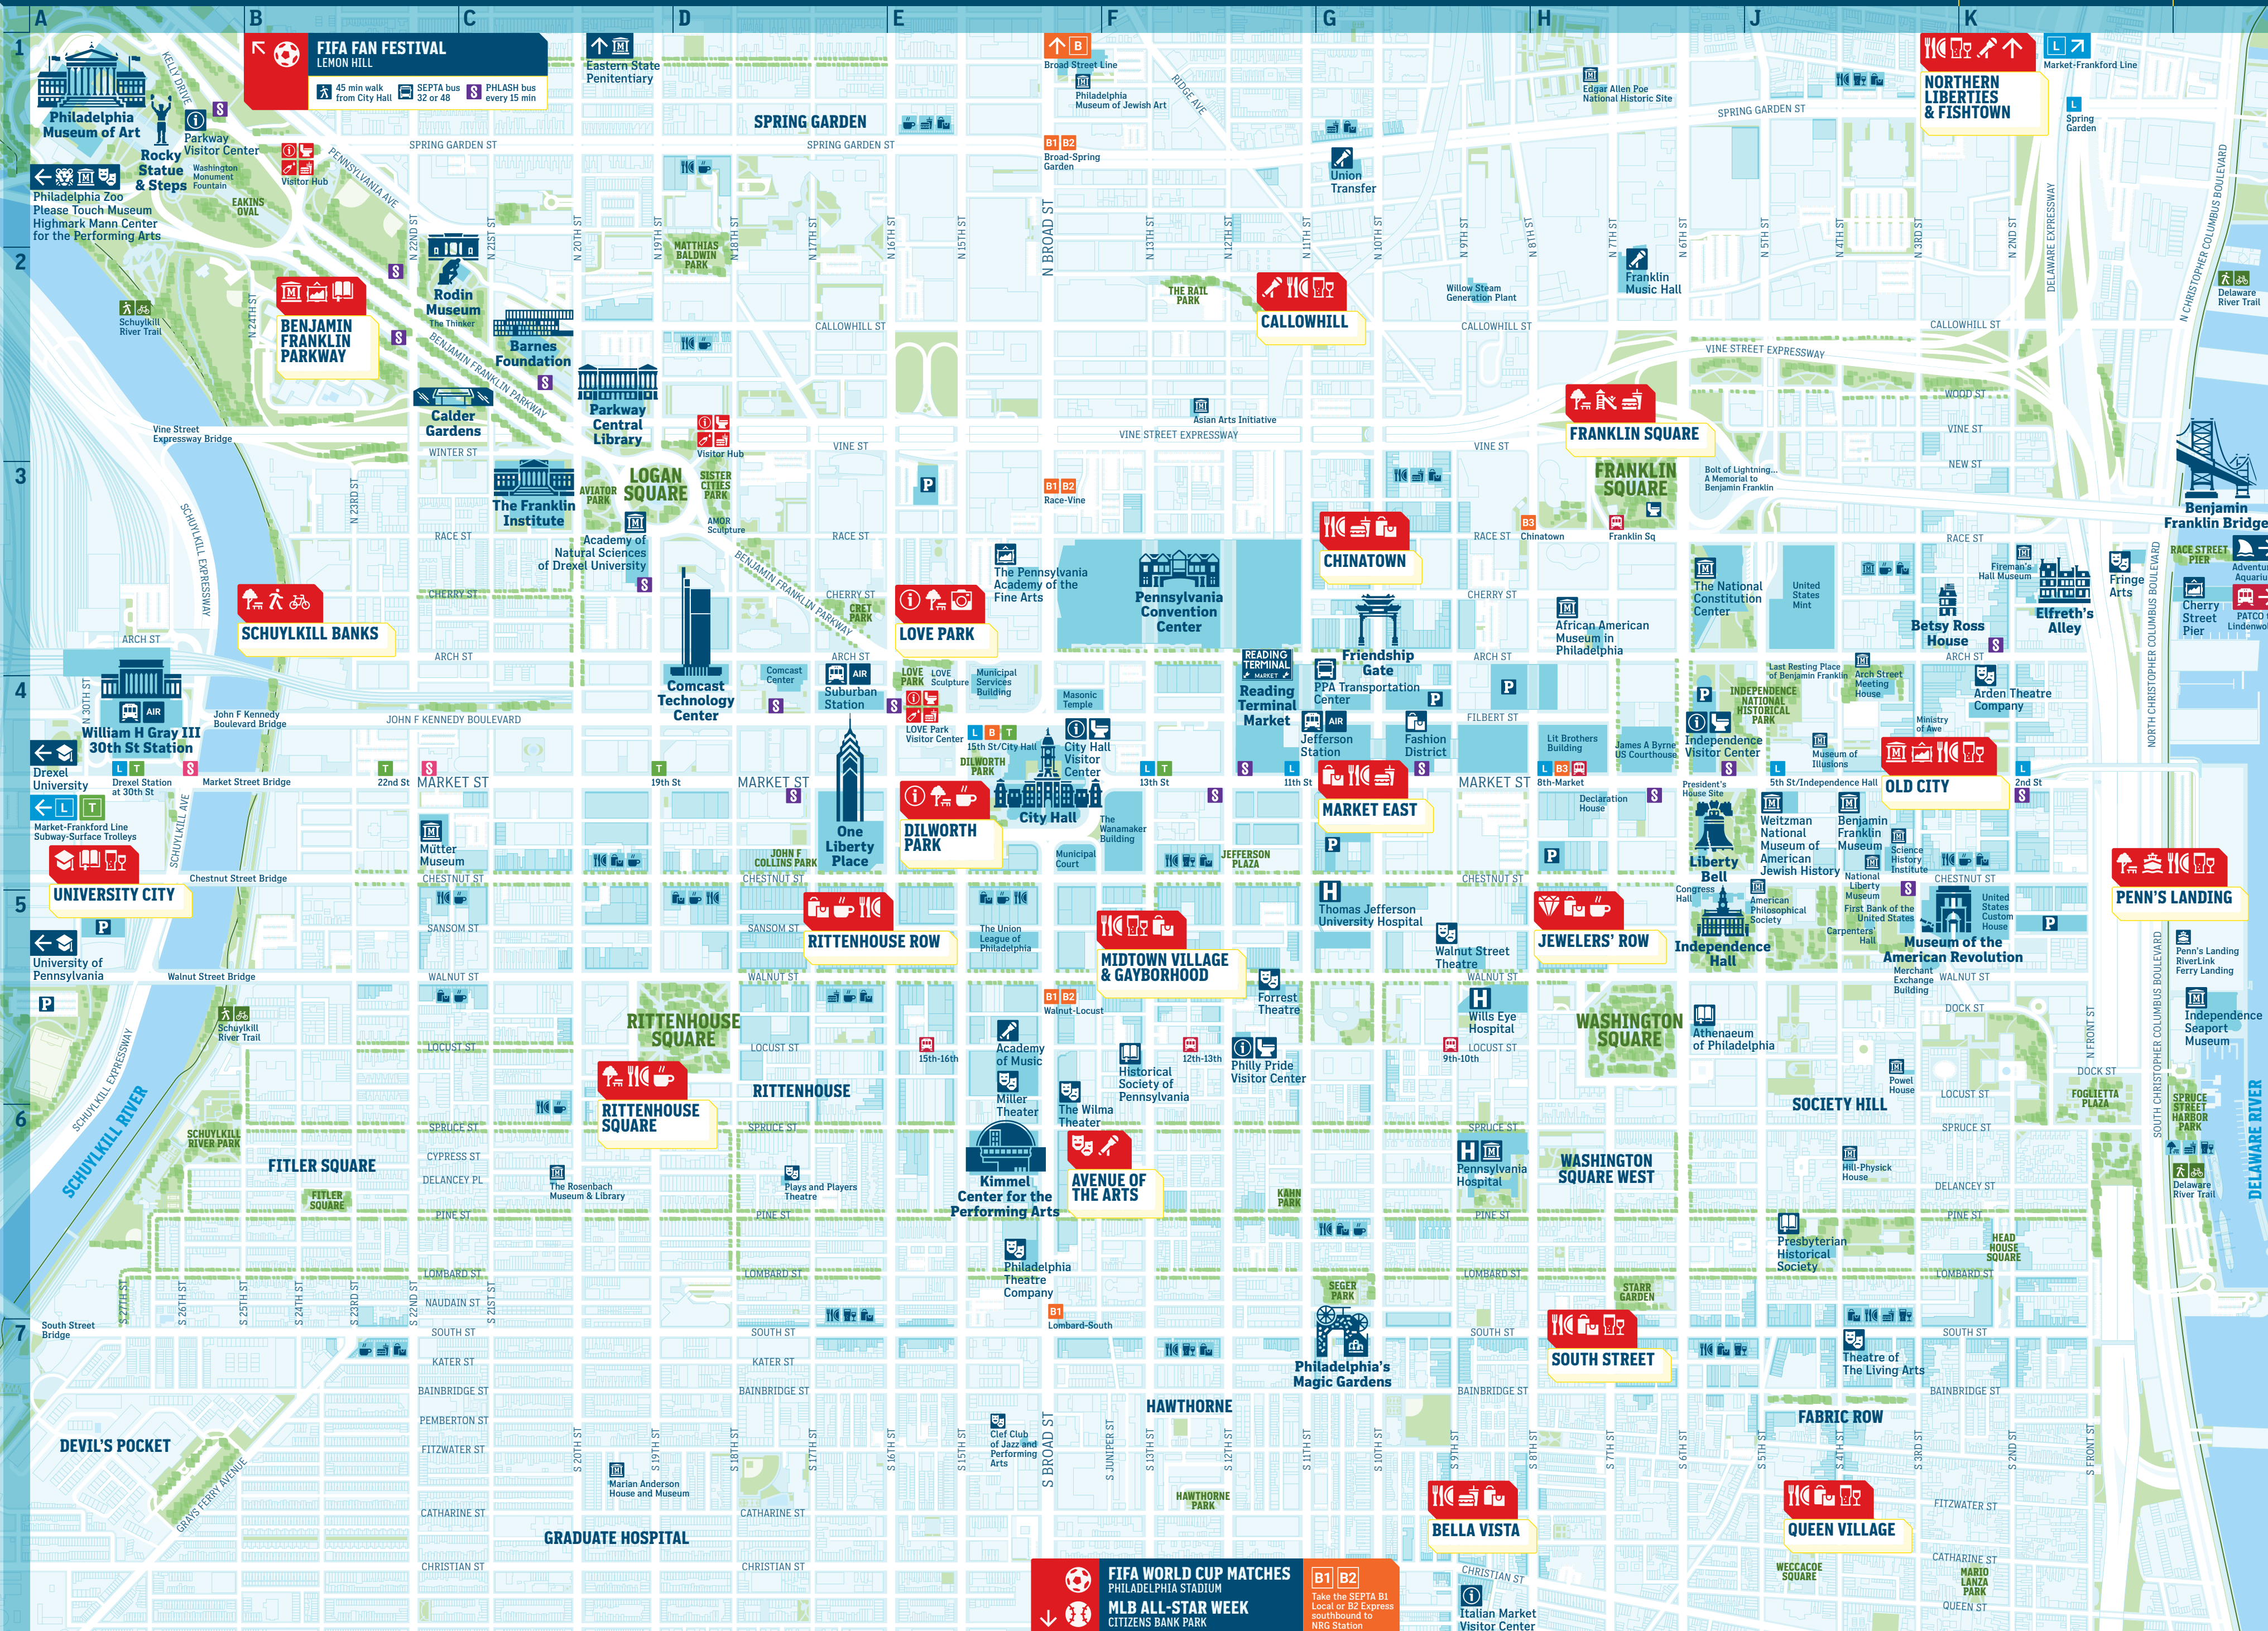

WALK PHILADELPHIA

5 Minute Walk

FIFA WORLD CUP MATCHES
PHILADELPHIA STADIUM
MLB ALL-STAR WEEK
CITIZENS BANK PARK

B1 B2
Take the SEPTA B1 Local or B2 Express southbound to NRG Station

Italian Market Visitor Center