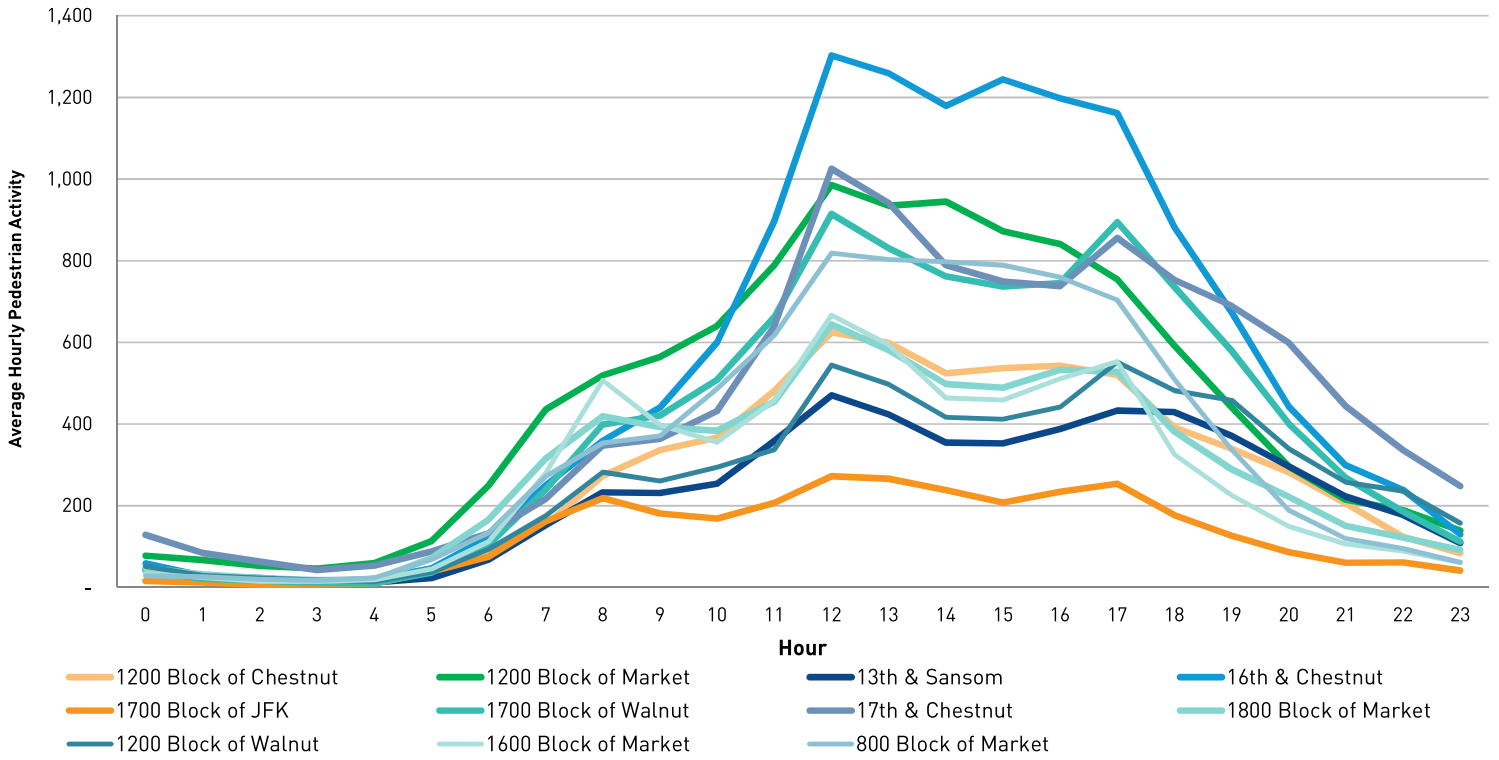

Average Daily Pedestrian Volume* by Location (Monday - Sunday)

Average Daily Pedestrian Volume* by Weekday/Weekend

*Pedestrian Volume refers to pedestrians traveling in both directions on either side of the street at the indicated locations

Average Hourly Pedestrian Volume* on Weekdays (Monday - Friday)

Average Hourly Pedestrian Volume* on Weekends (Saturday - Sunday)

*Pedestrian Volume refers to pedestrians traveling in both directions on either side of the street at the indicated locations