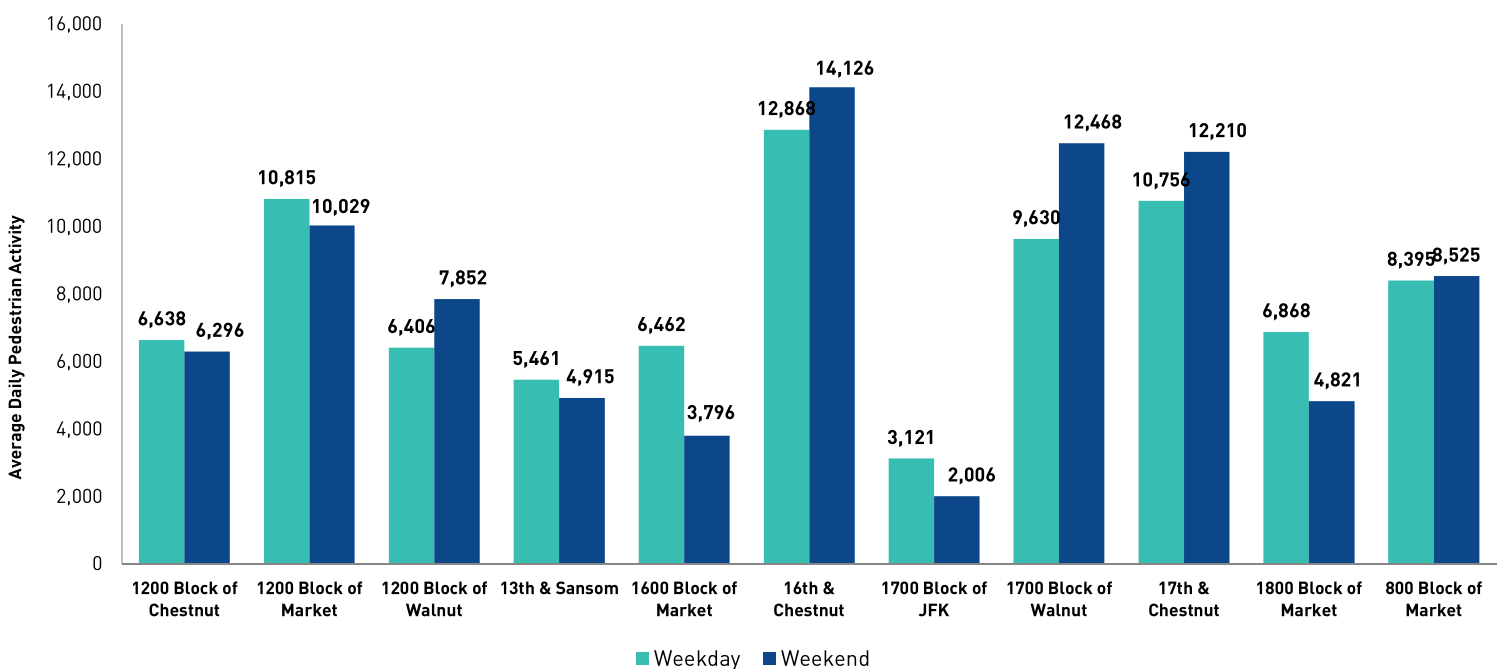

Average Daily Pedestrian Volume* by Location (Monday - Sunday)

Average Daily Pedestrian Volume* by Weekday/Weekend

*Pedestrian Volume refers to pedestrians traveling in both directions on either side of the street at the indicated locations

Average Hourly Pedestrian Volume* on Weekdays (Monday - Friday)

Average Hourly Pedestrian Volume* on Weekends (Saturday - Sunday)

*Pedestrian Volume refers to pedestrians traveling in both directions on either side of the street at the indicated locations