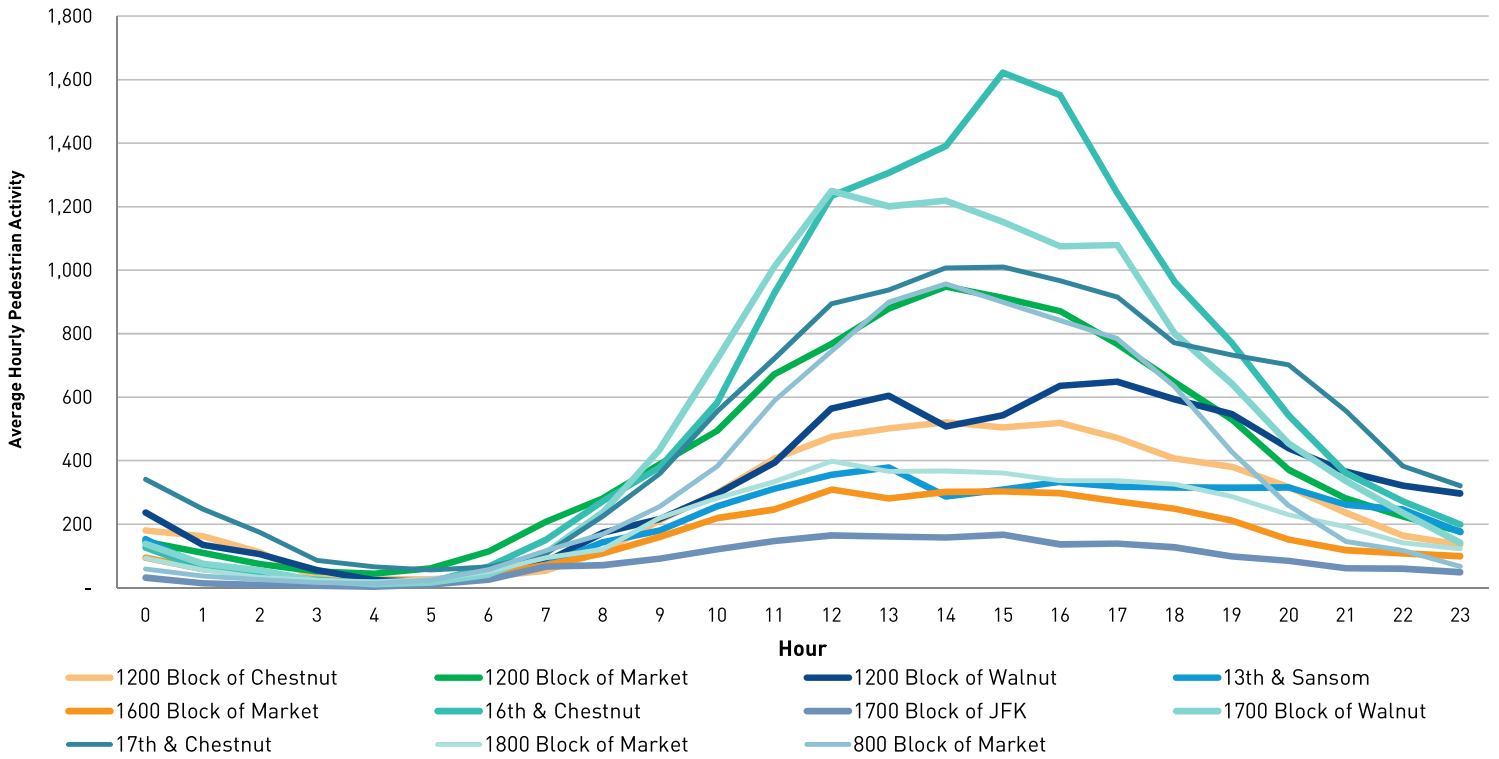

Average Daily Pedestrian Volume* by Location (Monday - Sunday)

Average Daily Pedestrian Volume* by Weekday/Weekend

*Pedestrian Volume refers to pedestrians traveling in both directions on either side of the street at the indicated locations

Average Hourly Pedestrian Volume* on Weekdays (Monday - Friday)

Average Hourly Pedestrian Volume* on Weekends (Saturday - Sunday)

*Pedestrian Volume refers to pedestrians traveling in both directions on either side of the street at the indicated locations