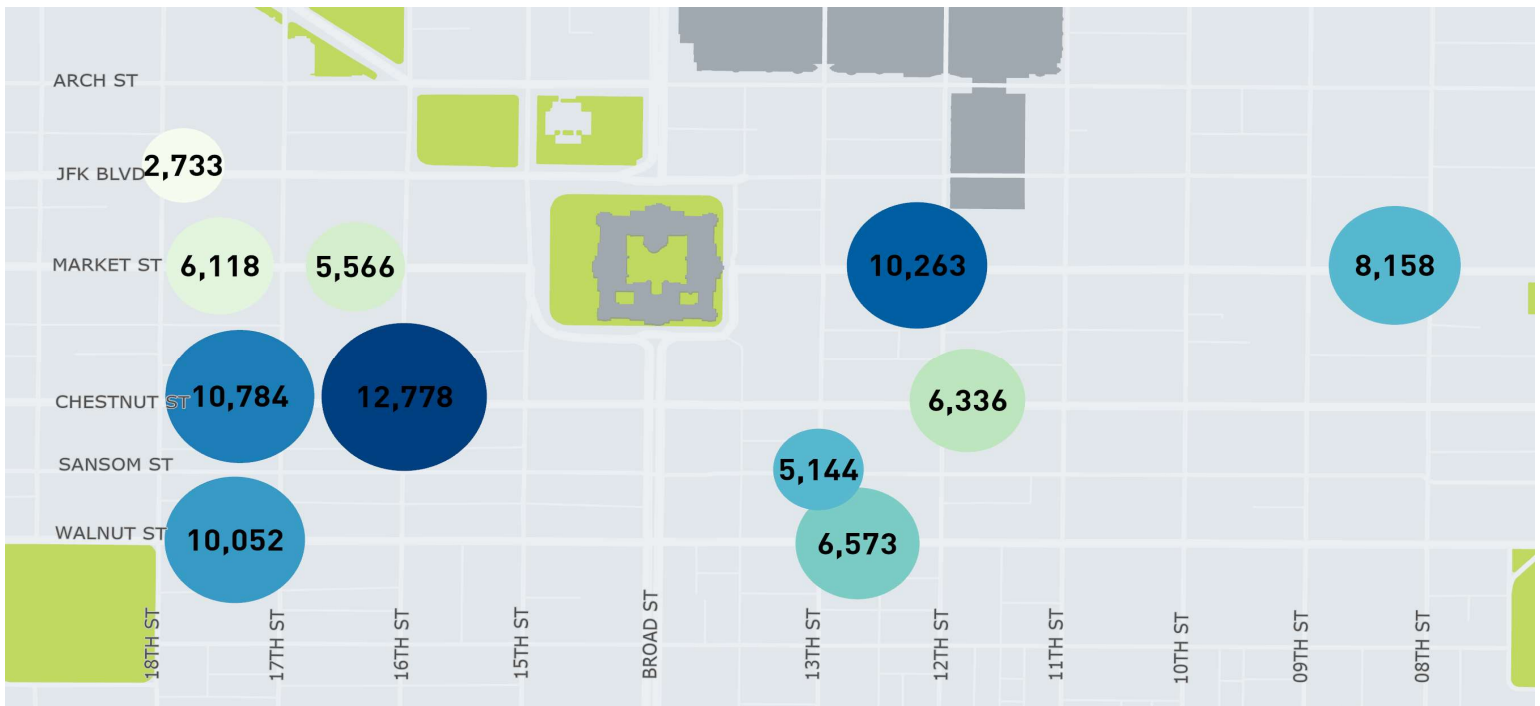

Average Daily Pedestrian Volume* by Location (Monday - Sunday)

Average Daily Pedestrian Volume* by Weekday/Weekend

*Pedestrian Volume refers to pedestrians traveling in both directions on either side of the street at the indicated locations

Average Hourly Pedestrian Volume* on Weekdays (Monday - Friday)

Average Hourly Pedestrian Volume* on Weekends (Saturday - Sunday)

*Pedestrian Volume refers to pedestrians traveling in both directions on either side of the street at the indicated locations