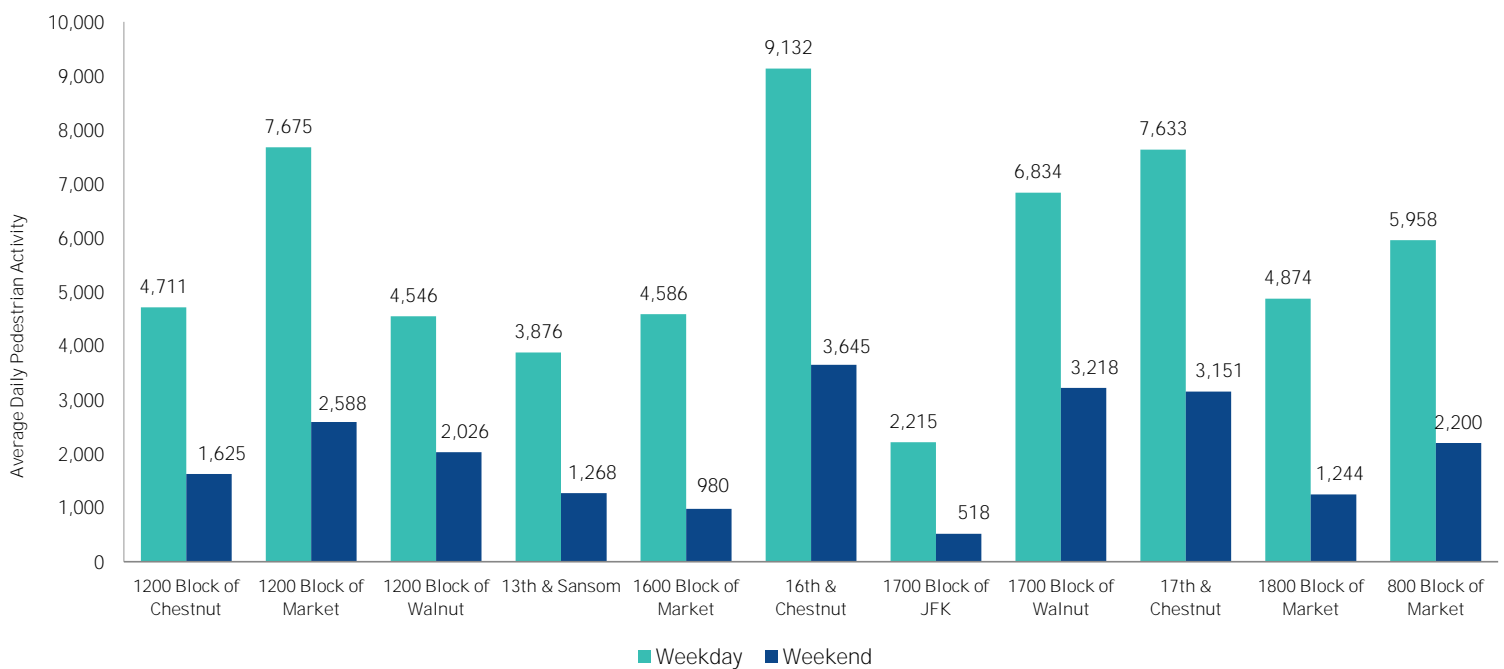

# CENTER CITY REPORTS: PEDESTRIAN COUNTS

September 2020

www.PhiladelphiaRetail.com

## Average Daily Pedestrian Volume\* by Location (Monday - Sunday)

## Average Daily Pedestrian Volume\* by Weekday/Weekend

\*Pedestrian Volume refers to pedestrians traveling in both directions on either side of the street at the indicated locations

## Average Hourly Pedestrian Volume\* on Weekdays (Monday - Friday)