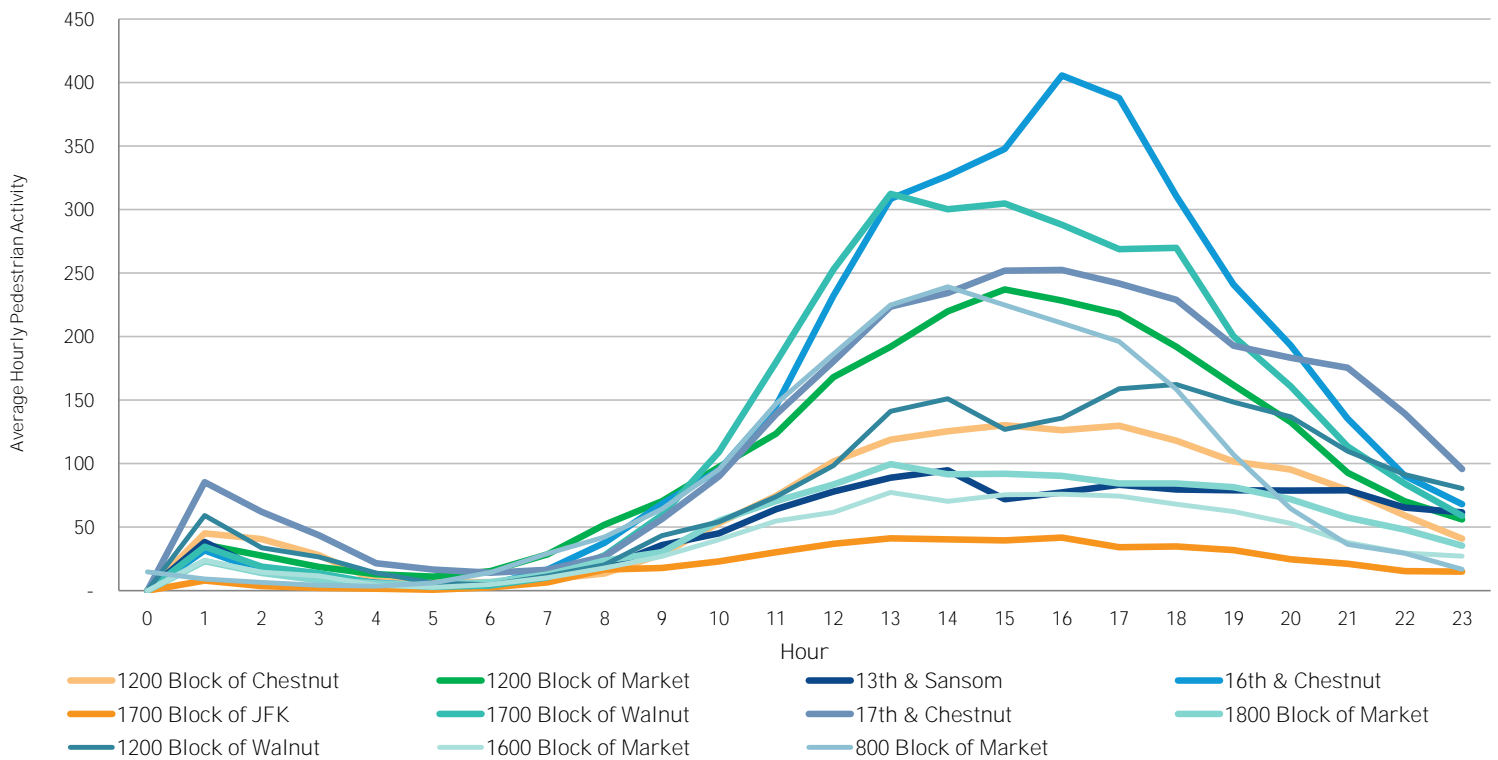

*Pedestrian Volume refers to pedestrians traveling in both directions on either side of the street at the indicated locations

For more information on pedestrian counts contact Lauren Smith at lsmith@centercityphila.org