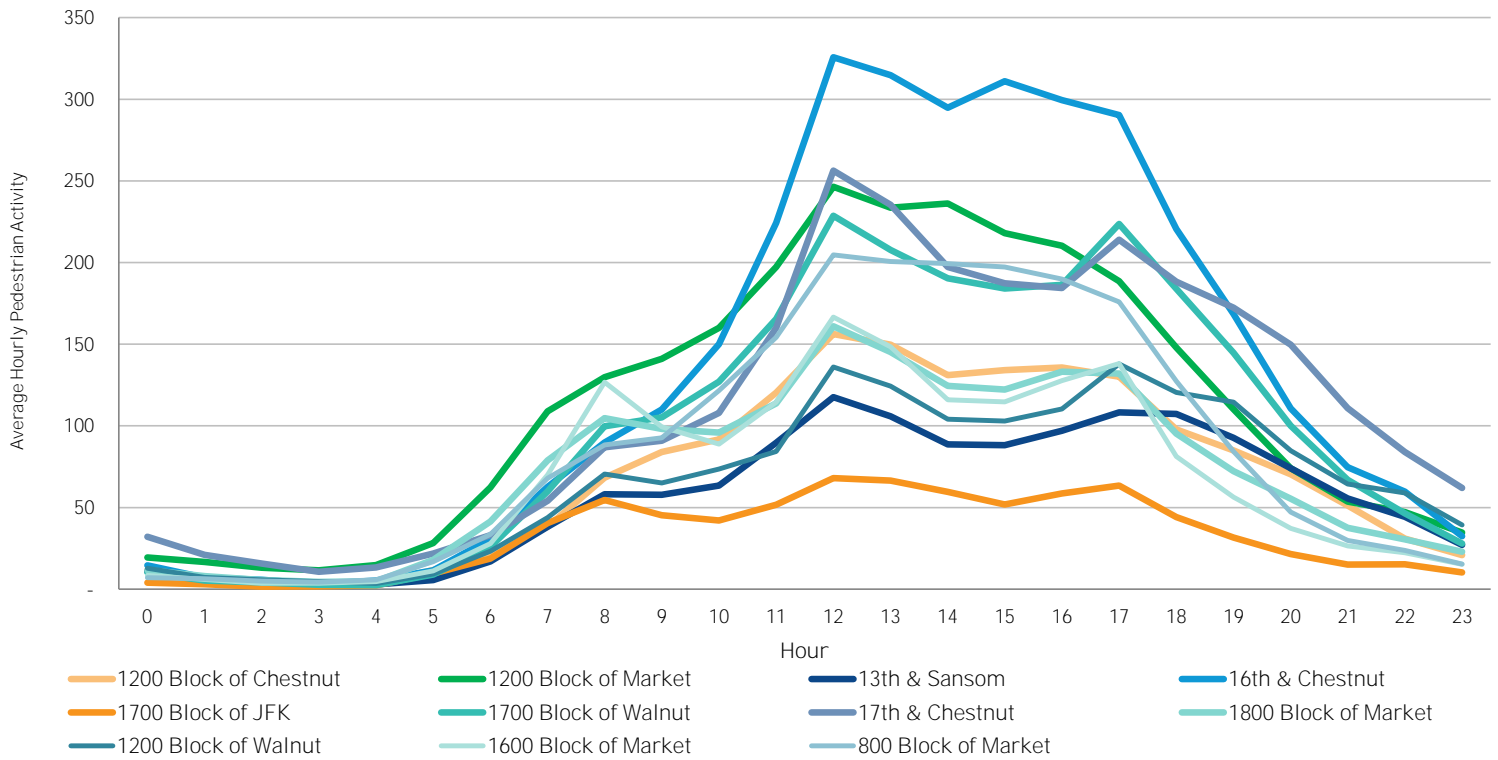

## Average Daily Pedestrian Volume\* by Location (Monday - Sunday)

## Average Daily Pedestrian Volume\* by Weekday/Weekend

\*Pedestrian Volume refers to pedestrians traveling in both directions on either side of the street at the indicated locations

## Average Hourly Pedestrian Volume\* on Weekdays (Monday - Friday)