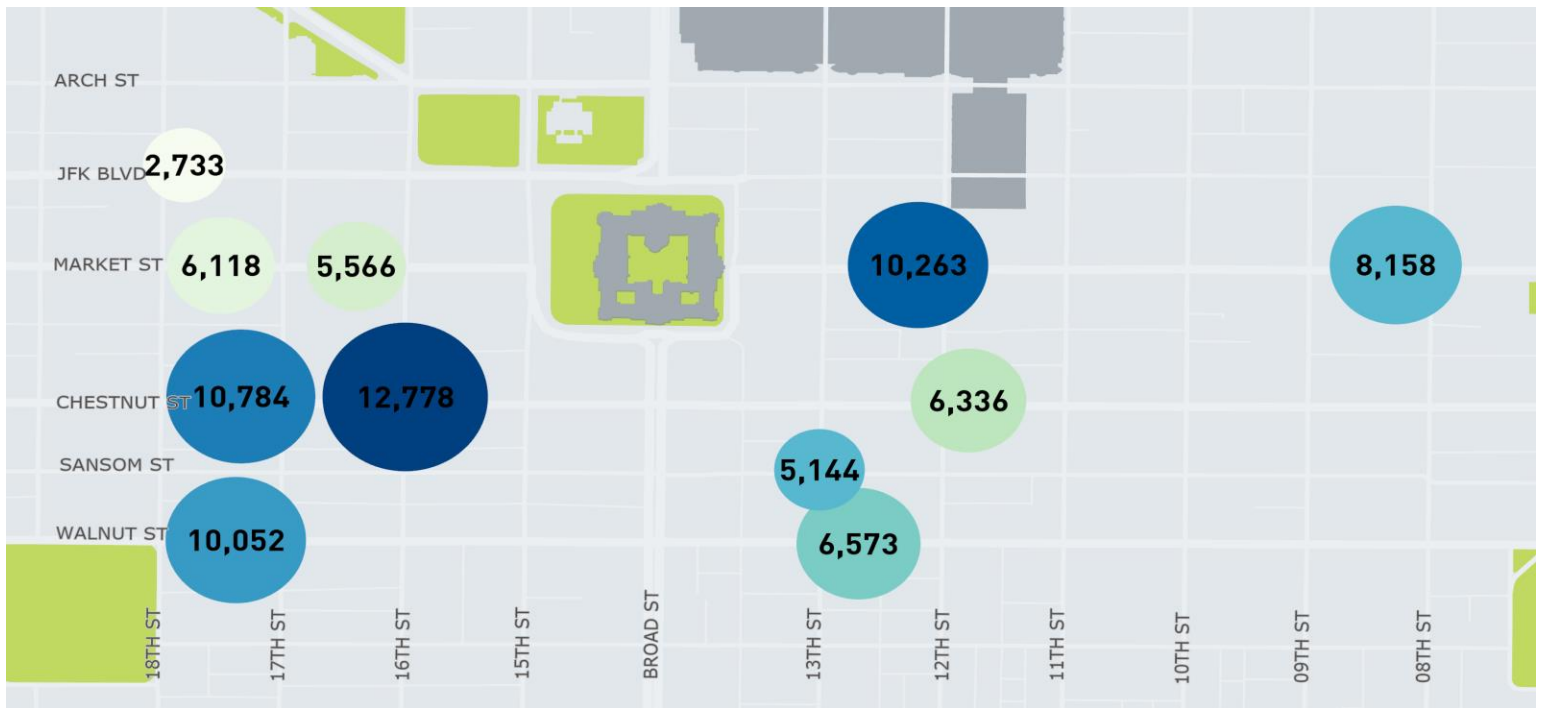

# CENTER CITY REPORTS: PEDESTRIAN COUNTS

September 2020

www.PhiladelphiaRetail.com

## Average Daily Pedestrian Volume\* by Location (Monday - Sunday)

## Average Daily Pedestrian Volume\* by Weekday/Weekend

\*Pedestrian Volume refers to pedestrians traveling in both directions on either side of the street at the indicated locations

## Average Hourly Pedestrian Volume\* on Weekdays (Monday - Friday)