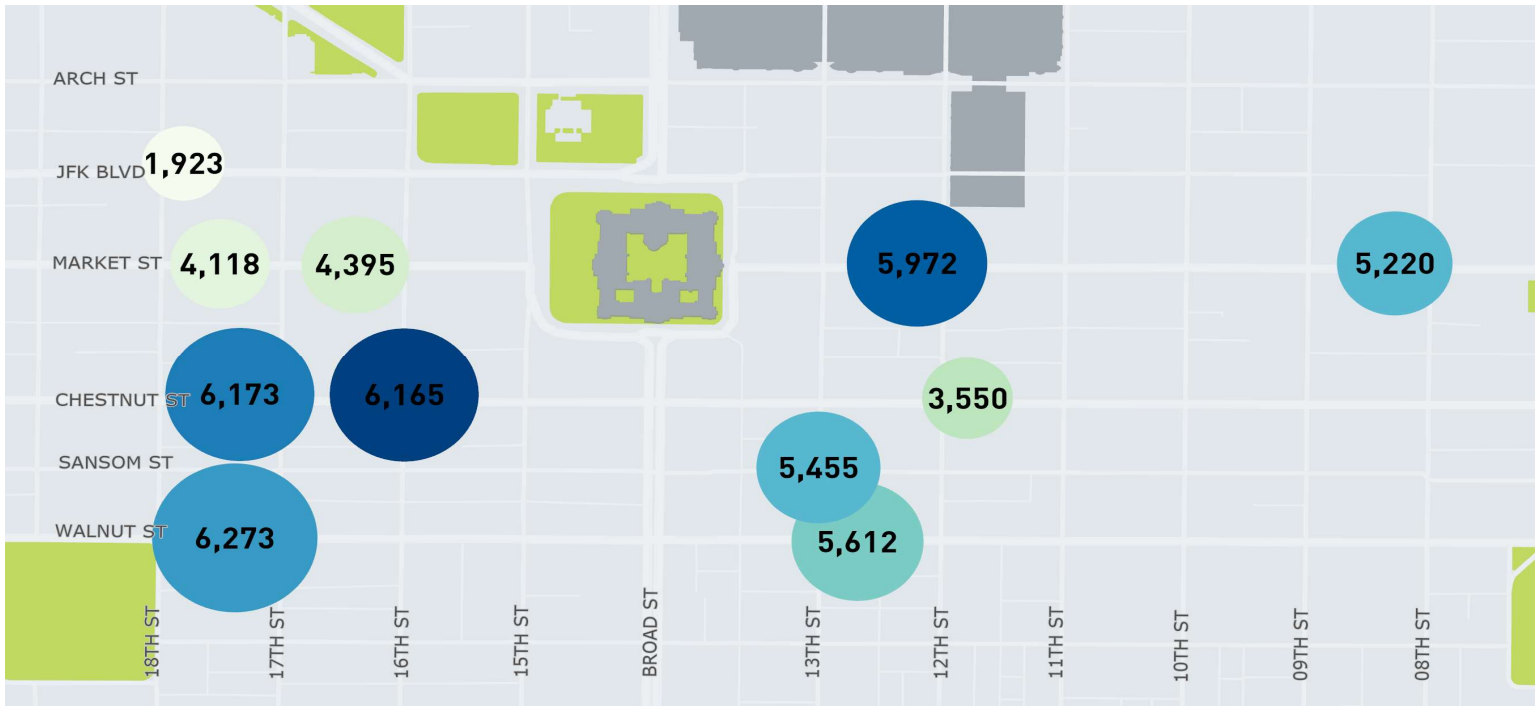

Average Daily Pedestrian Volume* by Location (Monday - Sunday)

Average Daily Pedestrian Volume* by Weekday/Weekend

*Pedestrian Volume refers to pedestrians traveling in both directions on either side of the street at the indicated locations

Average Hourly Pedestrian Volume* on Weekdays (Monday - Friday)

Average Hourly Pedestrian Volume* on Weekends (Saturday - Sunday)

*Pedestrian Volume refers to pedestrians traveling in both directions on either side of the street at the indicated locations