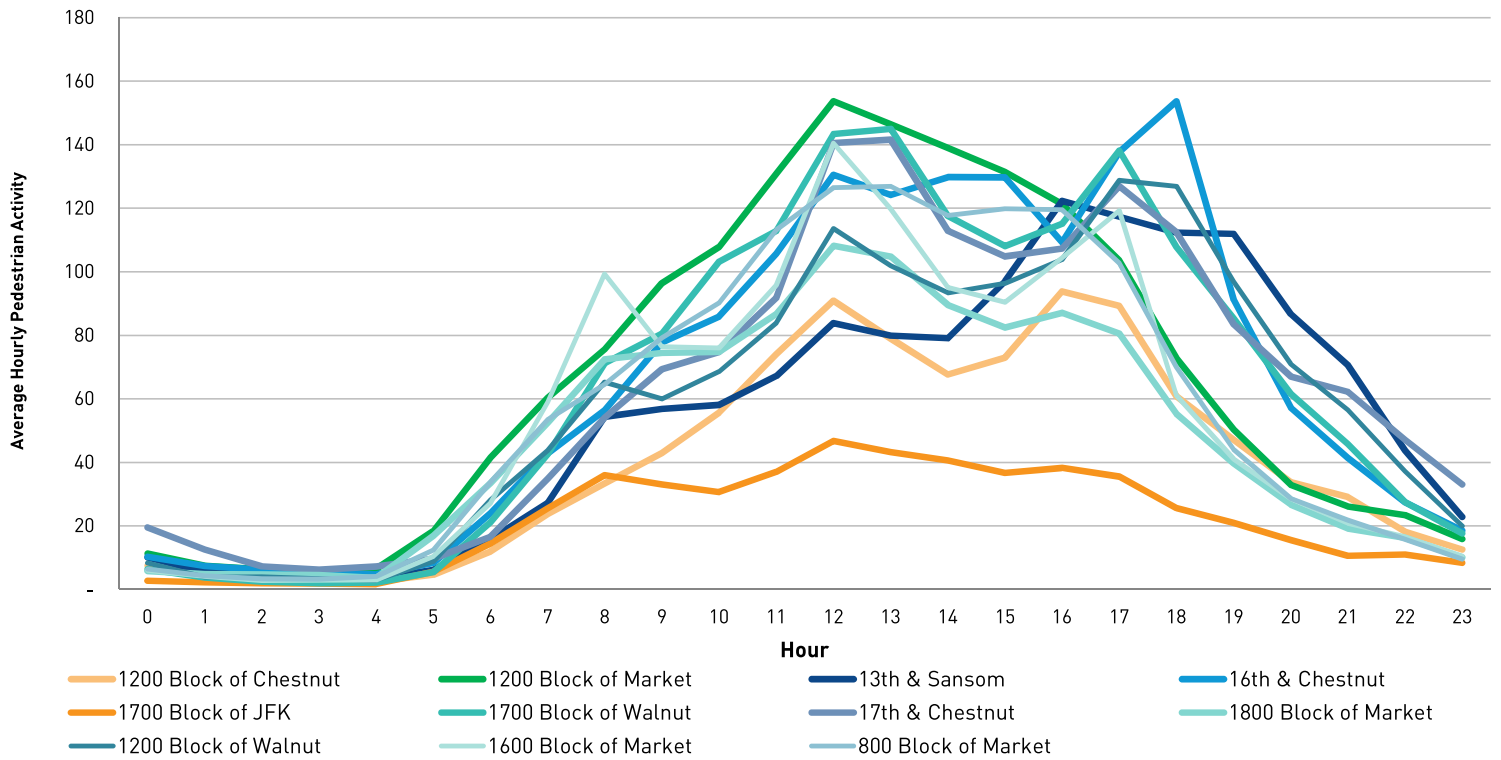

Average Daily Pedestrian Volume* by Location (Monday - Sunday)

Average Daily Pedestrian Volume* by Weekday/Weekend

*Pedestrian Volume refers to pedestrians traveling in both directions on either side of the street at the indicated locations

Average Hourly Pedestrian Volume* on Weekdays (Monday - Friday)

Average Hourly Pedestrian Volume* on Weekends (Saturday - Sunday)

*Pedestrian Volume refers to pedestrians traveling in both directions on either side of the street at the indicated locations