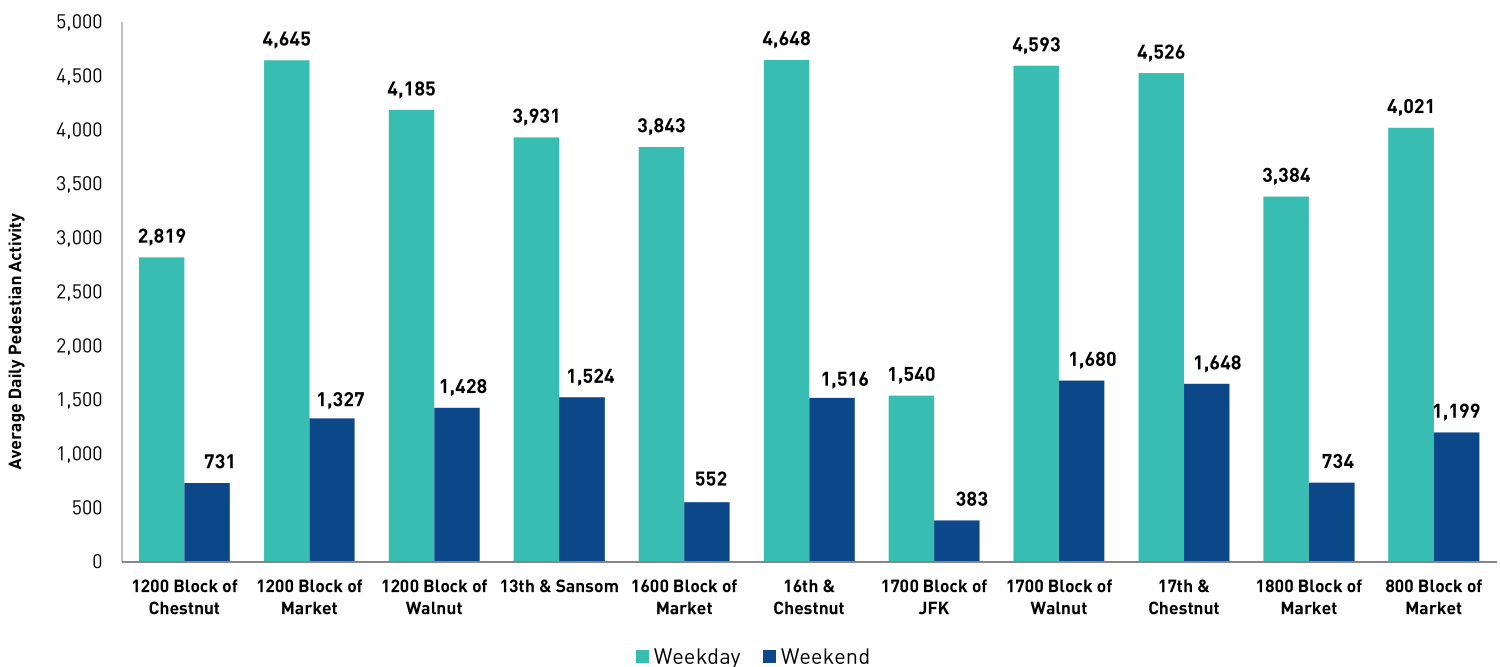

Average Daily Pedestrian Volume* by Location (Monday - Sunday)

Average Daily Pedestrian Volume* by Weekday/Weekend

*Pedestrian Volume refers to pedestrians traveling in both directions on either side of the street at the indicated locations

Average Hourly Pedestrian Volume* on Weekdays (Monday - Friday)

Average Hourly Pedestrian Volume* on Weekends (Saturday - Sunday)

*Pedestrian Volume refers to pedestrians traveling in both directions on either side of the street at the indicated locations