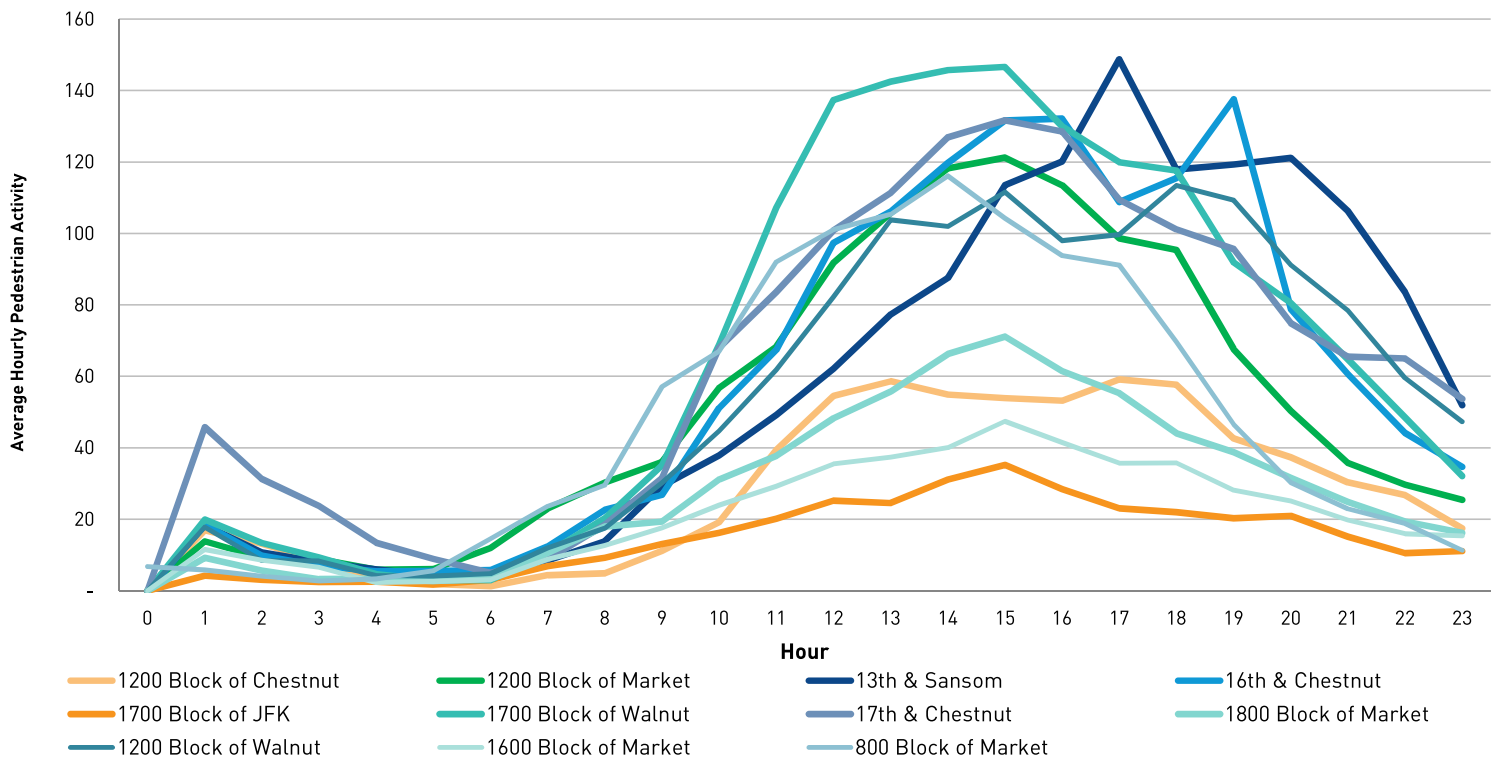

Average Daily Pedestrian Volume* by Location (Monday - Sunday)

Average Daily Pedestrian Volume* by Weekday/Weekend

*Pedestrian Volume refers to pedestrians traveling in both directions on either side of the street at the indicated locations

Average Hourly Pedestrian Volume* on Weekdays (Monday - Friday)

Average Hourly Pedestrian Volume* on Weekends (Saturday - Sunday)

*Pedestrian Volume refers to pedestrians traveling in both directions on either side of the street at the indicated locations