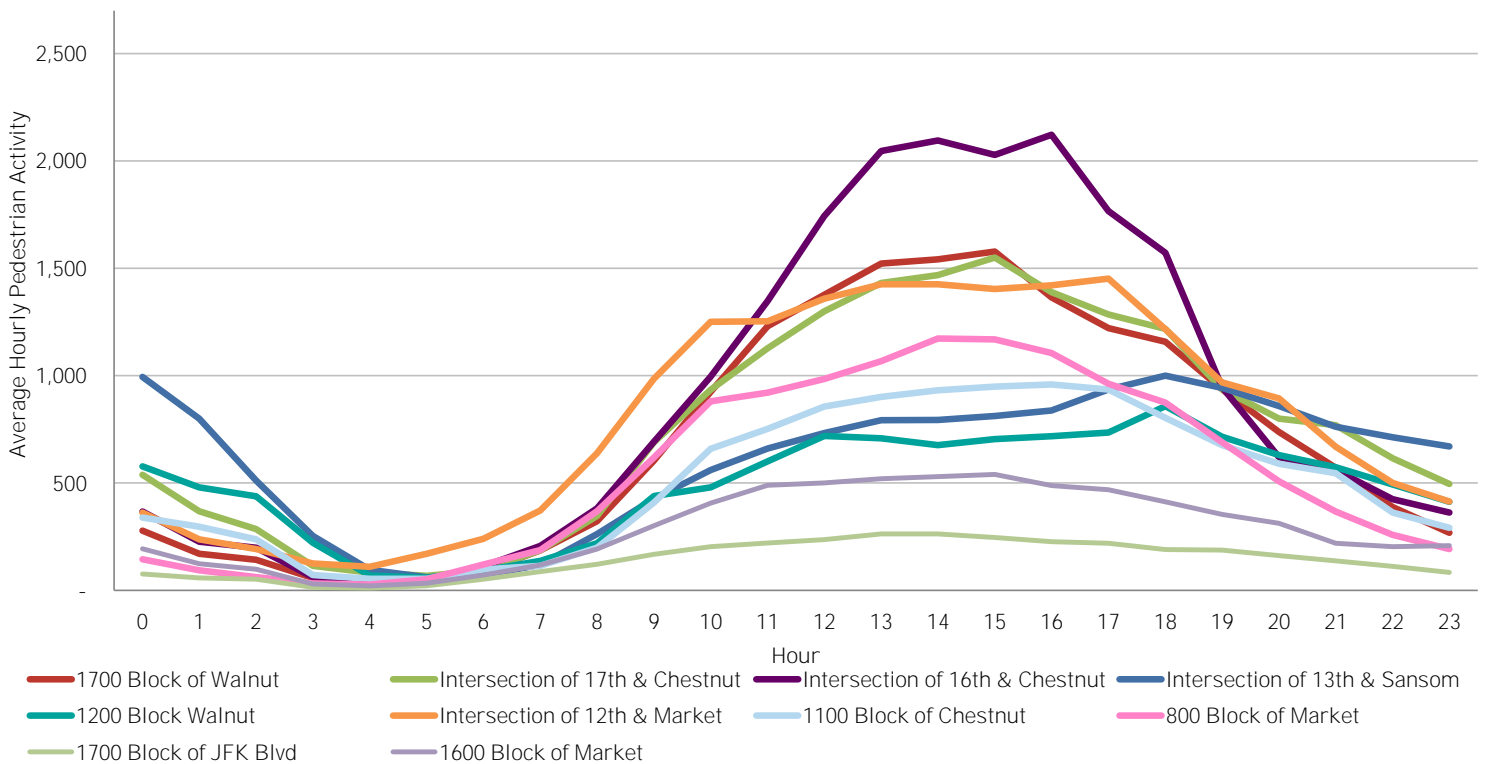

CENTER CITY REPORTS:
PEDESTRIAN COUNTS

July 2019

www.PhiladelphiaRetail.com

Average Daily Pedestrian Volume* by Location (Monday - Sunday)

Average Daily Pedestrian Volume* by Weekday/Weekend

*Pedestrian Volume refers to pedestrians traveling in both directions on either side of the street at the indicated locations

Average Hourly Pedestrian Volume* on Weekdays (Monday - Friday)

Average Hourly Pedestrian Volume* on Weekends (Saturday - Sunday)

*Pedestrian Volume refers to pedestrians traveling in both directions on either side of the street at the indicated locations