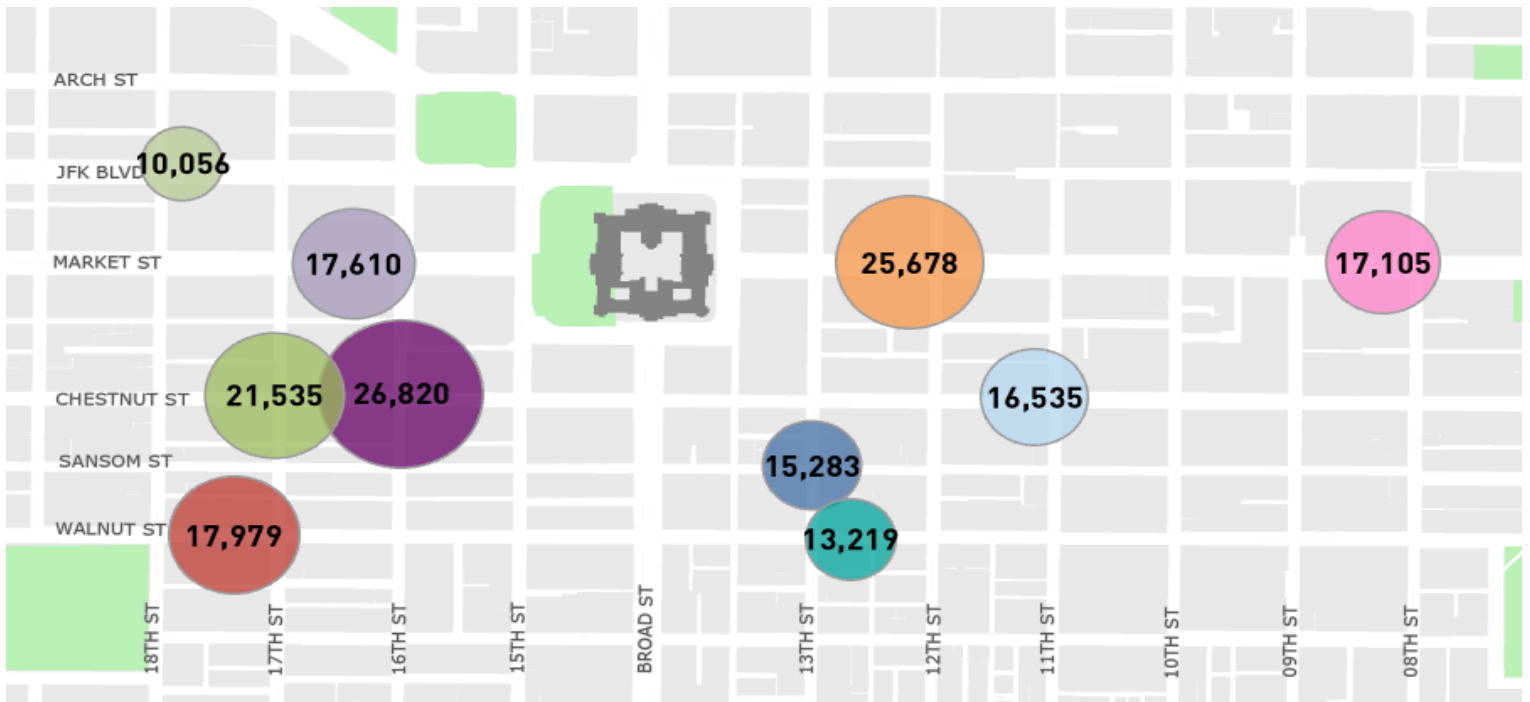

CENTER CITY REPORTS:
PEDESTRIAN COUNTS

July 2019

www.PhiladelphiaRetail.com

Average Daily Pedestrian Volume* by Location (Monday - Sunday)

Average Daily Pedestrian Volume* by Weekday/Weekend

*Pedestrian Volume refers to pedestrians traveling in both directions on either side of the street at the indicated locations

Average Hourly Pedestrian Volume* on Weekdays (Monday - Friday)

Average Hourly Pedestrian Volume* on Weekends (Saturday - Sunday)

*Pedestrian Volume refers to pedestrians traveling in both directions on either side of the street at the indicated locations