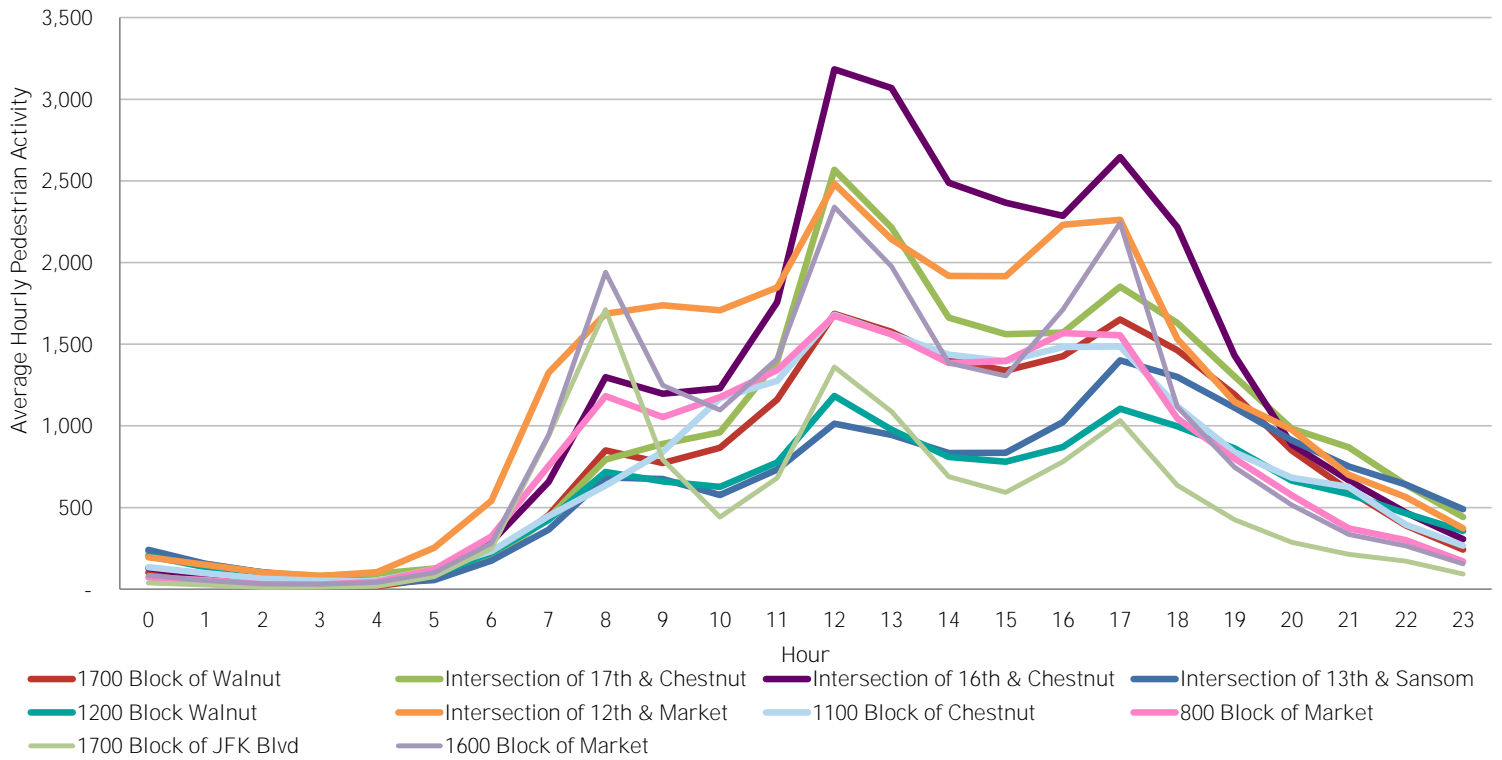

CENTER CITY REPORTS:
PEDESTRIAN COUNTS

July 2019

www.PhiladelphiaRetail.com

Average Daily Pedestrian Volume* by Location (Monday - Sunday)

Average Daily Pedestrian Volume* by Weekday/Weekend

*Pedestrian Volume refers to pedestrians traveling in both directions on either side of the street at the indicated locations

Average Hourly Pedestrian Volume* on Weekdays (Monday - Friday)

Average Hourly Pedestrian Volume* on Weekends (Saturday - Sunday)

*Pedestrian Volume refers to pedestrians traveling in both directions on either side of the street at the indicated locations