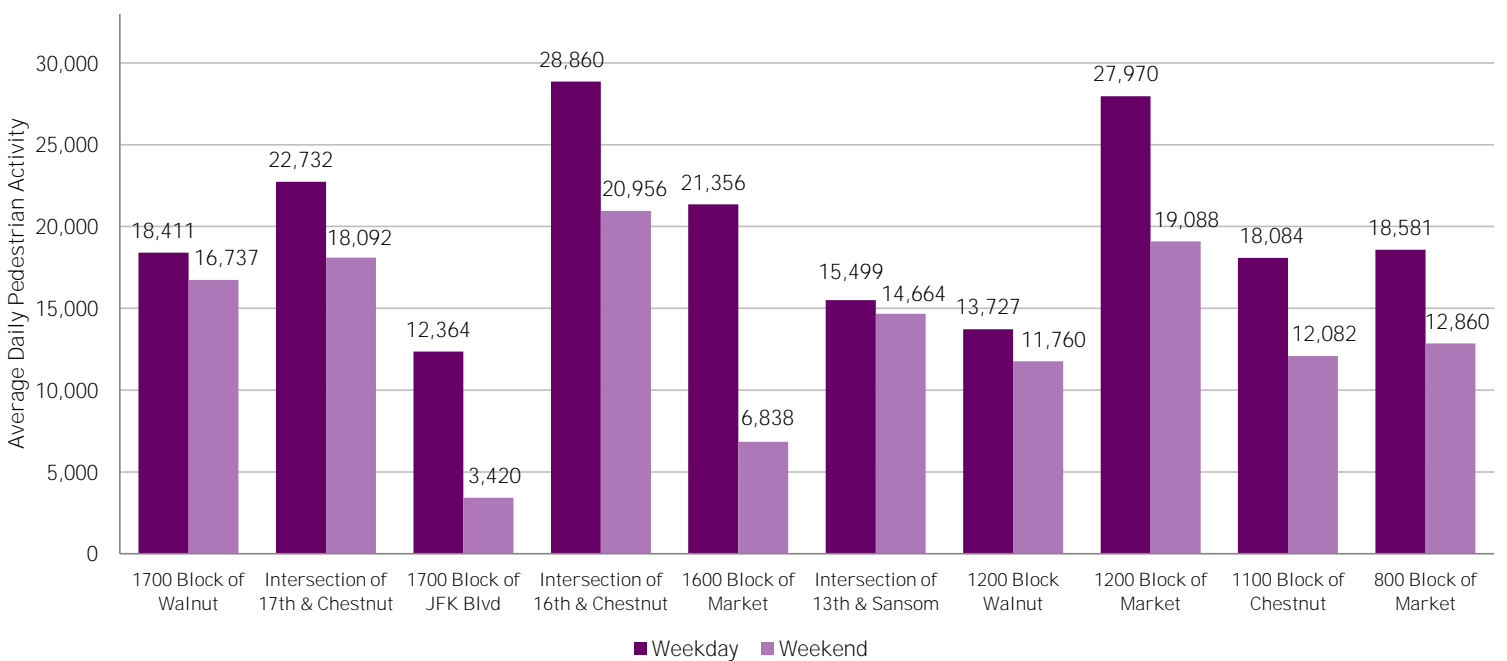

CENTER CITY REPORTS:
PEDESTRIAN COUNTS

July 2019

www.PhiladelphiaRetail.com

Average Daily Pedestrian Volume* by Location (Monday - Sunday)

Average Daily Pedestrian Volume* by Weekday/Weekend

*Pedestrian Volume refers to pedestrians traveling in both directions on either side of the street at the indicated locations

Average Hourly Pedestrian Volume* on Weekdays (Monday - Friday)

Average Hourly Pedestrian Volume* on Weekends (Saturday - Sunday)

*Pedestrian Volume refers to pedestrians traveling in both directions on either side of the street at the indicated locations