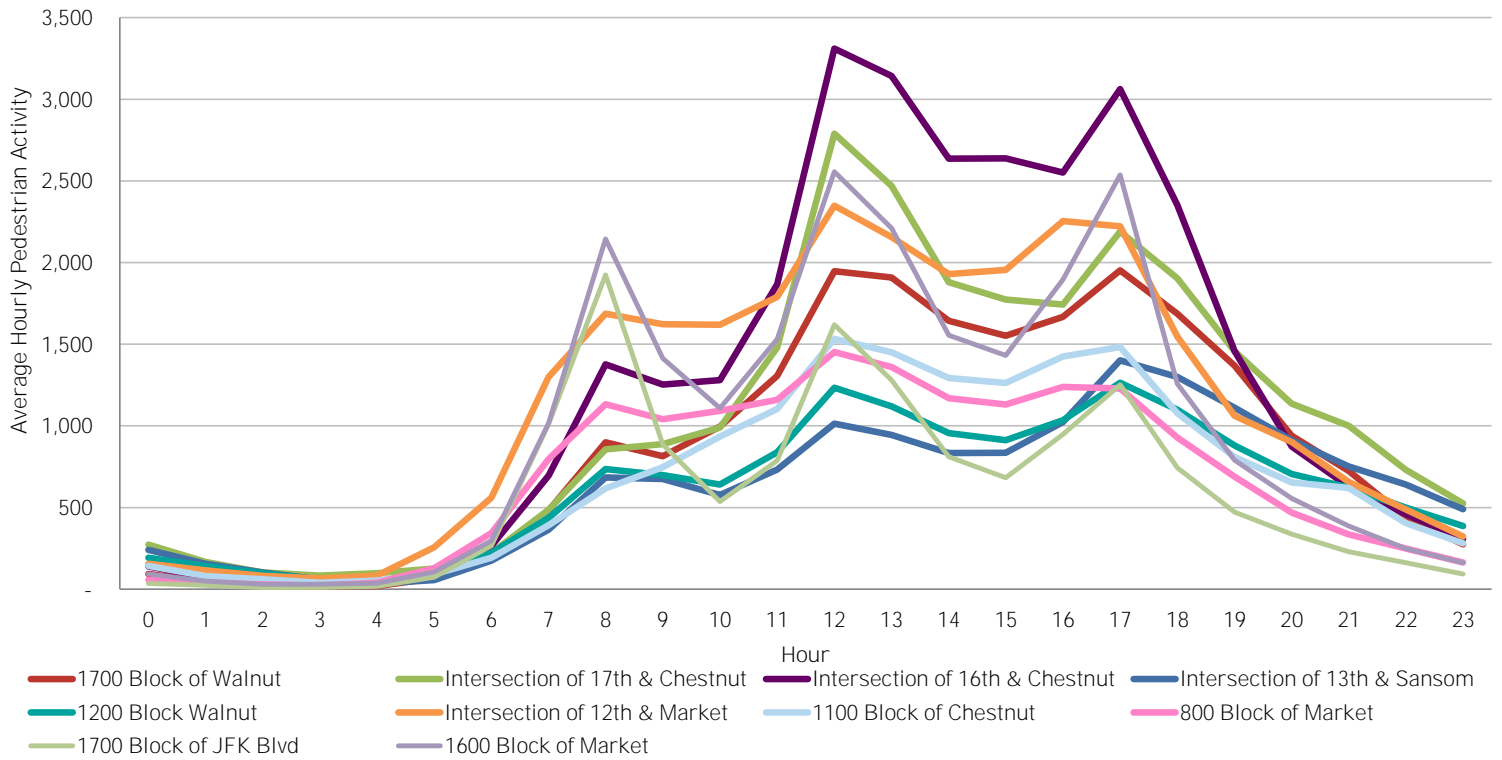

CENTER CITY REPORTS:
PEDESTRIAN COUNTS

June 2019

www.PhiladelphiaRetail.com

Average Daily Pedestrian Volume* by Location (Monday - Sunday)

Average Daily Pedestrian Volume* by Weekday/Weekend

*Pedestrian Volume refers to pedestrians traveling in both directions on either side of the street at the indicated locations

Average Hourly Pedestrian Volume* on Weekdays (Monday - Friday)

Average Hourly Pedestrian Volume* on Weekends (Saturday - Sunday)

*Pedestrian Volume refers to pedestrians traveling in both directions on either side of the street at the indicated locations