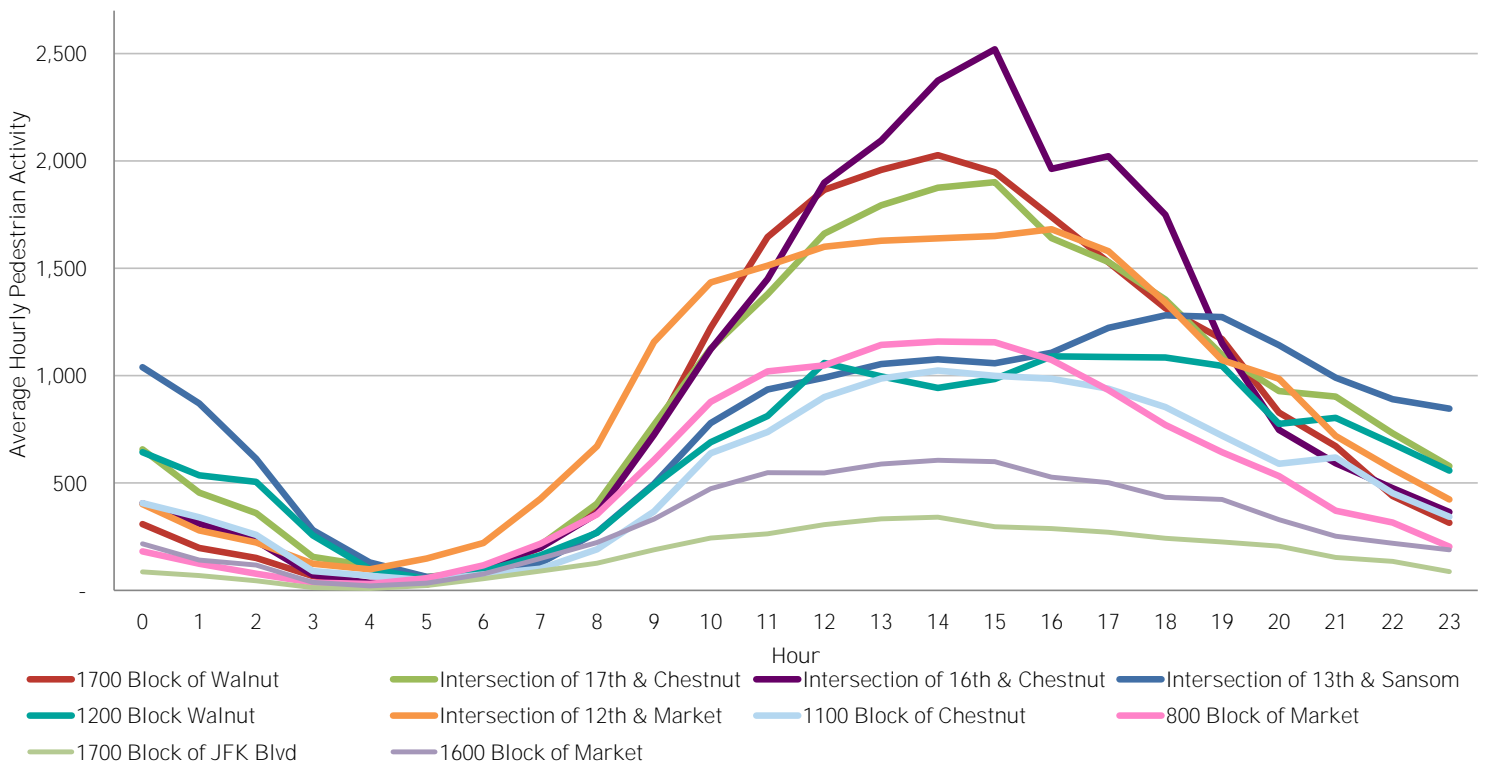

CENTER CITY REPORTS:
PEDESTRIAN COUNTS

June 2019

www.PhiladelphiaRetail.com

Average Daily Pedestrian Volume* by Location (Monday - Sunday)

Average Daily Pedestrian Volume* by Weekday/Weekend

*Pedestrian Volume refers to pedestrians traveling in both directions on either side of the street at the indicated locations

Average Hourly Pedestrian Volume* on Weekdays (Monday - Friday)

Average Hourly Pedestrian Volume* on Weekends (Saturday - Sunday)

*Pedestrian Volume refers to pedestrians traveling in both directions on either side of the street at the indicated locations