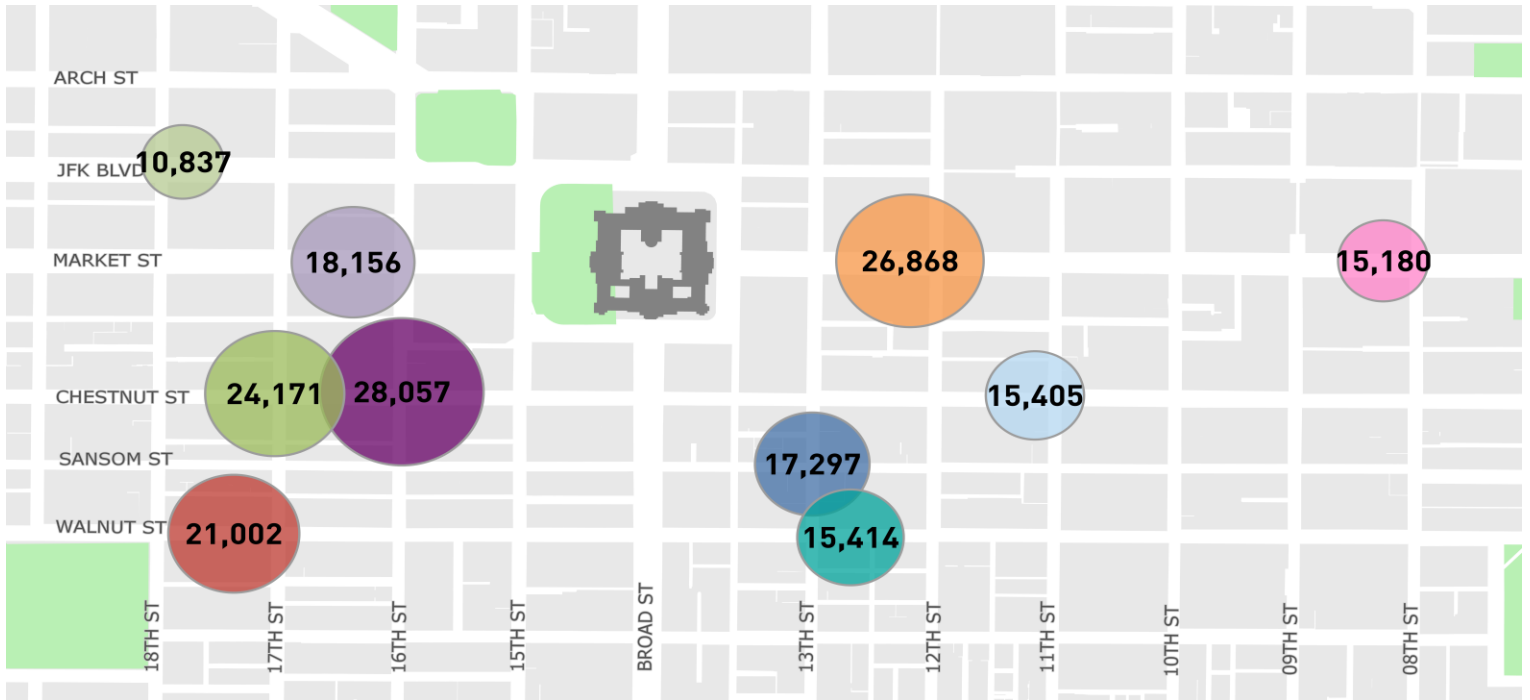

CENTER CITY REPORTS:
PEDESTRIAN COUNTS

June 2019

www.PhiladelphiaRetail.com

Average Daily Pedestrian Volume* by Location (Monday - Sunday)

Average Daily Pedestrian Volume* by Weekday/Weekend

*Pedestrian Volume refers to pedestrians traveling in both directions on either side of the street at the indicated locations

Average Hourly Pedestrian Volume* on Weekdays (Monday - Friday)

Average Hourly Pedestrian Volume* on Weekends (Saturday - Sunday)

*Pedestrian Volume refers to pedestrians traveling in both directions on either side of the street at the indicated locations