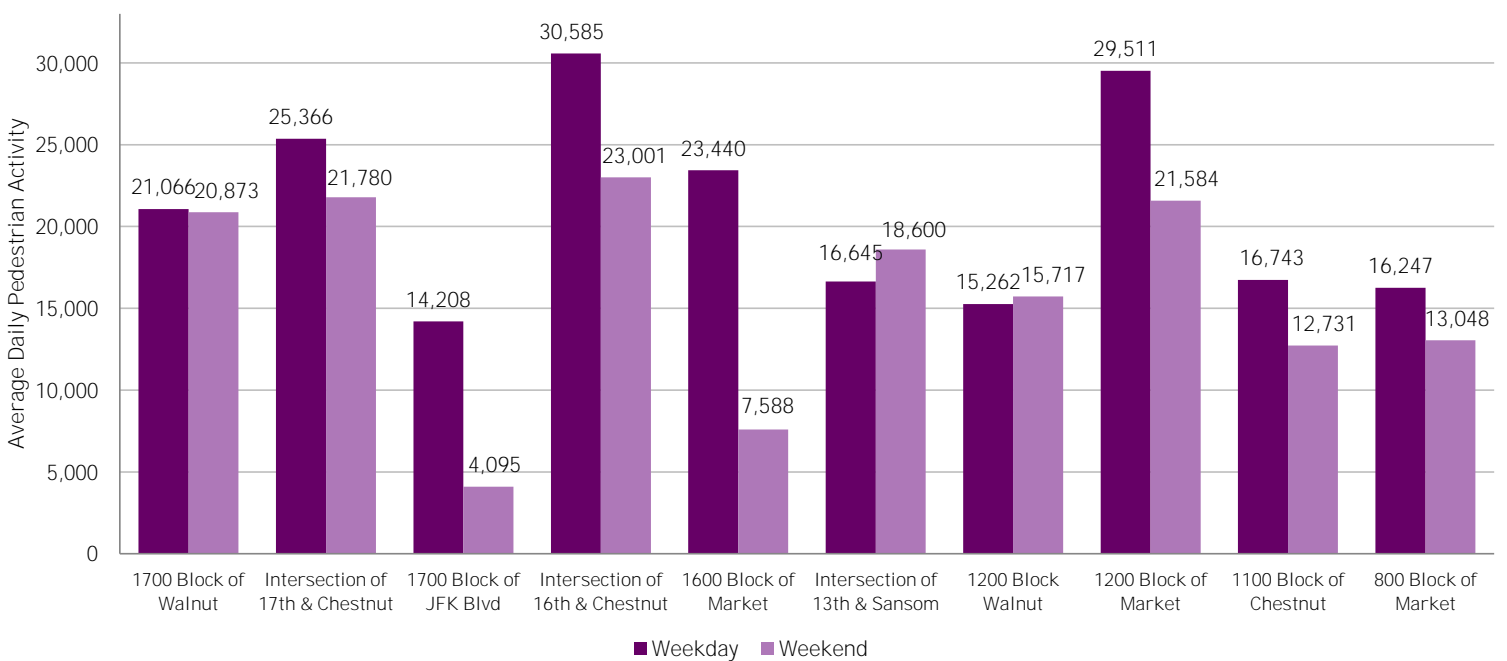

CENTER CITY REPORTS:
PEDESTRIAN COUNTS

June 2019

www.PhiladelphiaRetail.com

Average Daily Pedestrian Volume* by Location (Monday - Sunday)

Average Daily Pedestrian Volume* by Weekday/Weekend

*Pedestrian Volume refers to pedestrians traveling in both directions on either side of the street at the indicated locations

Average Hourly Pedestrian Volume* on Weekdays (Monday - Friday)

Average Hourly Pedestrian Volume* on Weekends (Saturday - Sunday)

*Pedestrian Volume refers to pedestrians traveling in both directions on either side of the street at the indicated locations