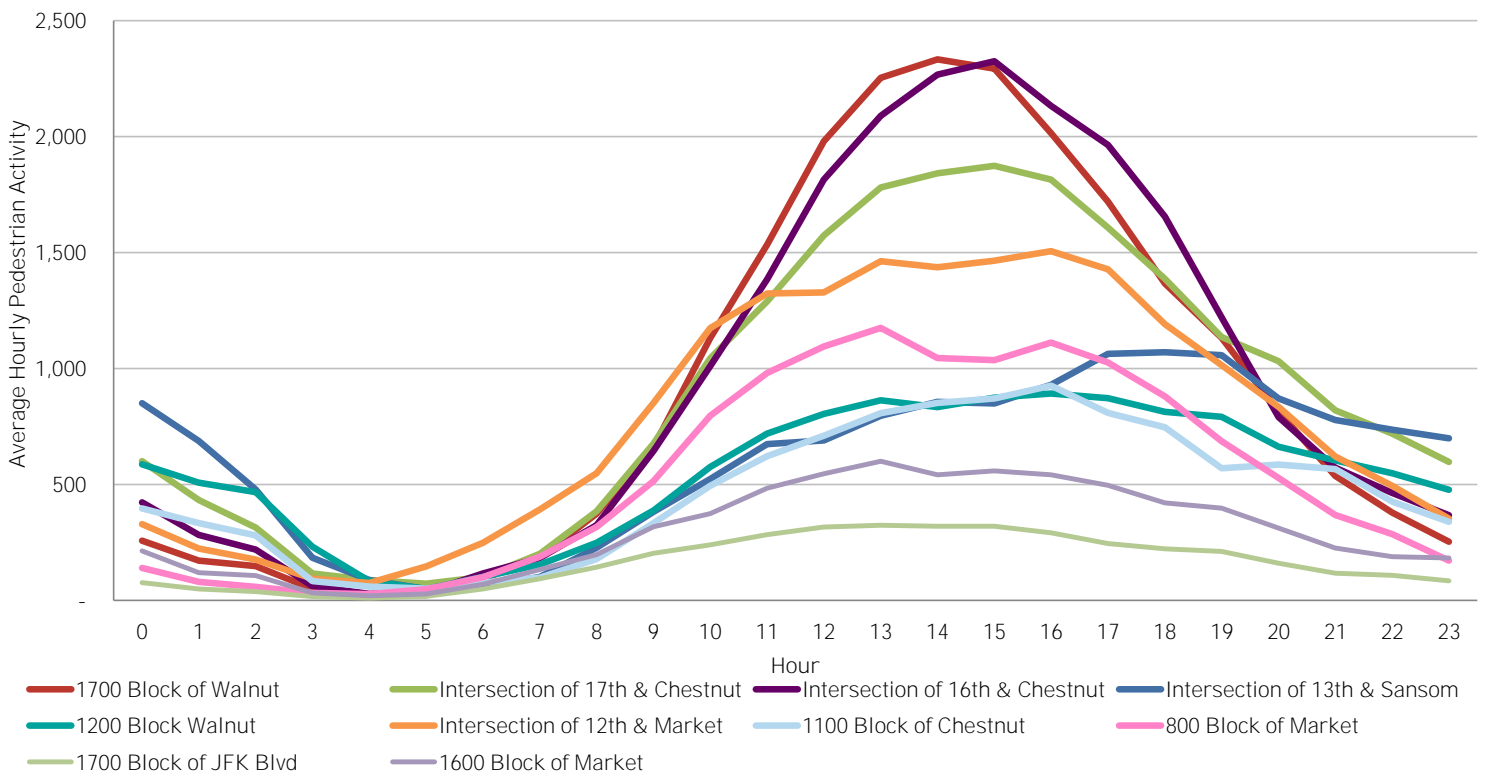

CENTER CITY REPORTS: PEDESTRIAN COUNTS

May 2019

www.PhiladelphiaRetail.com

Average Daily Pedestrian Volume* by Location (Monday - Sunday)

Average Daily Pedestrian Volume* by Weekday/Weekend

*Pedestrian Volume refers to pedestrians traveling in both directions on either side of the street at the indicated locations

Average Hourly Pedestrian Volume* on Weekdays (Monday - Friday)

Average Hourly Pedestrian Volume* on Weekends (Saturday - Sunday)

*Pedestrian Volume refers to pedestrians traveling in both directions on either side of the street at the indicated locations