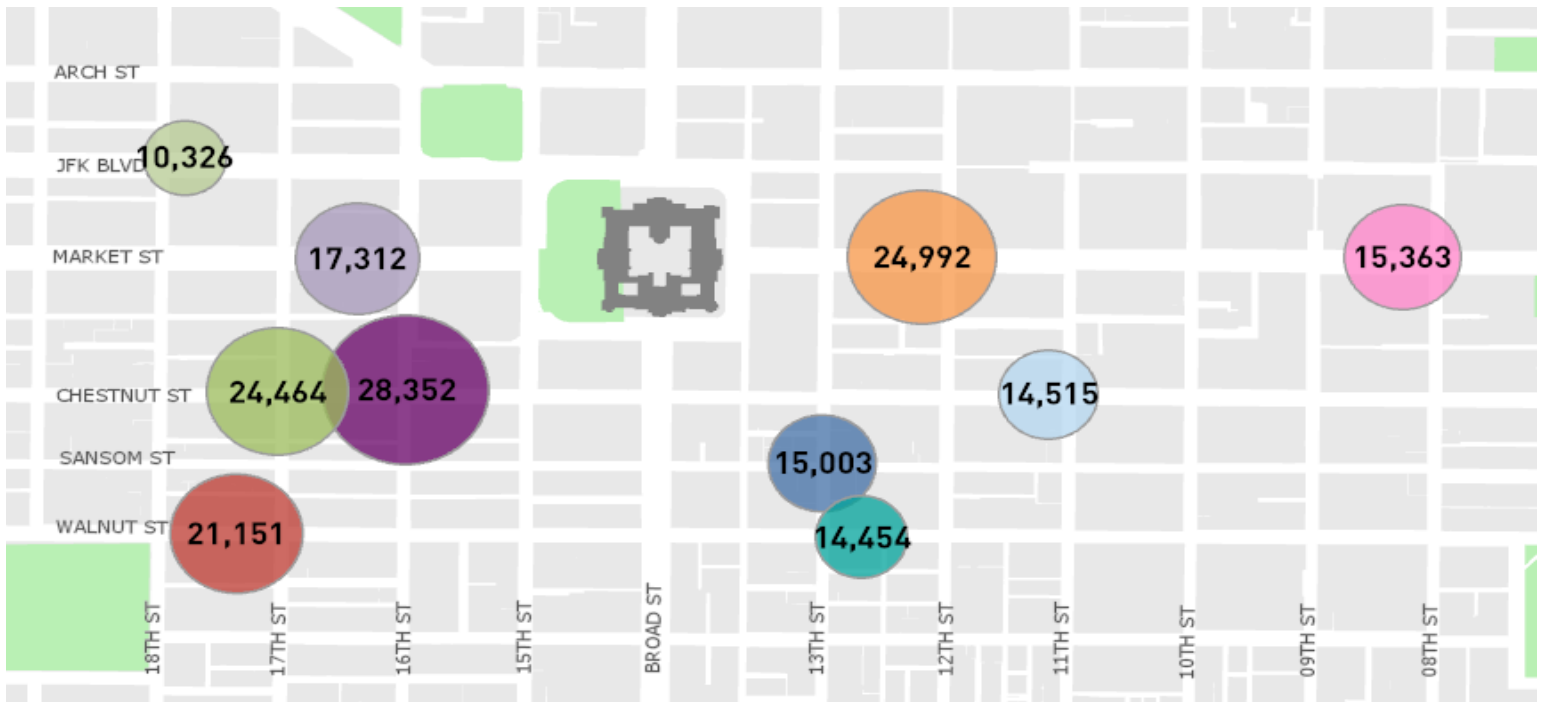

CENTER CITY REPORTS: PEDESTRIAN COUNTS

May 2019

www.PhiladelphiaRetail.com

Average Daily Pedestrian Volume* by Location (Monday - Sunday)

Average Daily Pedestrian Volume* by Weekday/Weekend

*Pedestrian Volume refers to pedestrians traveling in both directions on either side of the street at the indicated locations

Average Hourly Pedestrian Volume* on Weekdays (Monday - Friday)

Average Hourly Pedestrian Volume* on Weekends (Saturday - Sunday)

*Pedestrian Volume refers to pedestrians traveling in both directions on either side of the street at the indicated locations