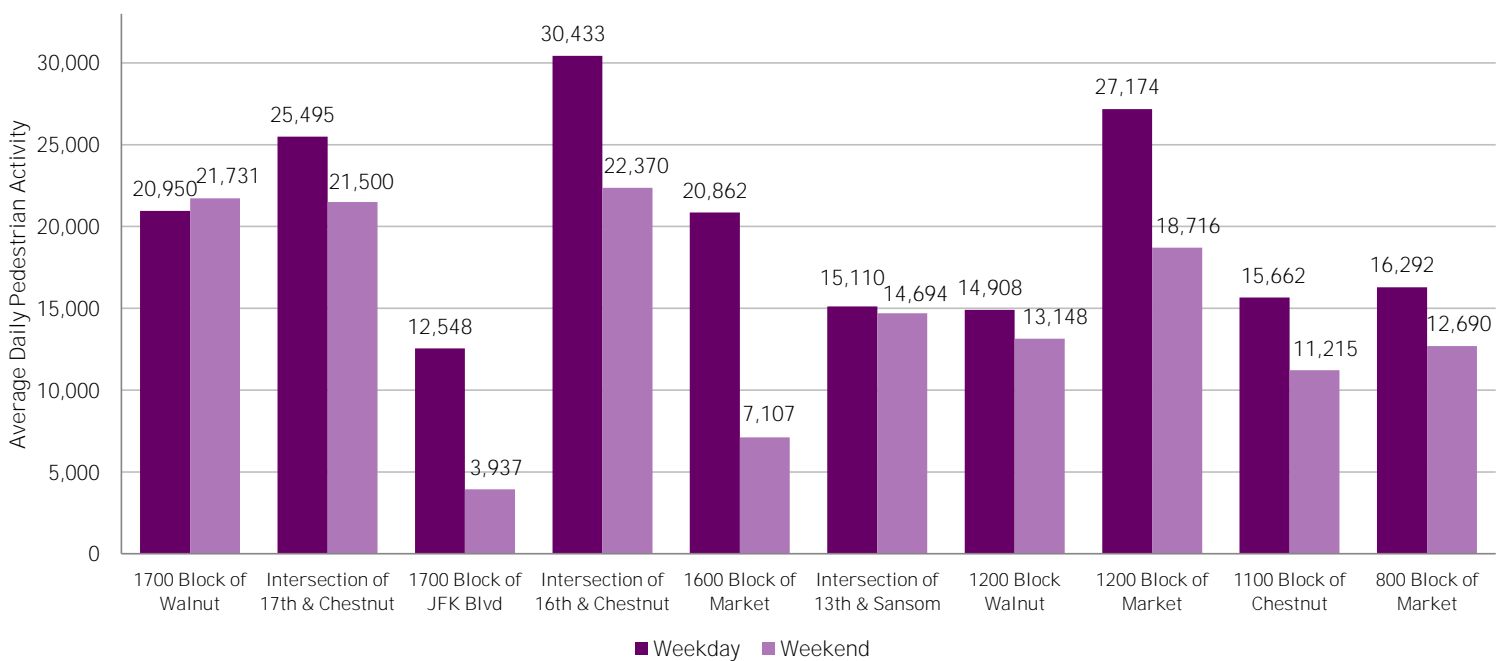

CENTER CITY REPORTS: PEDESTRIAN COUNTS

May 2019

www.PhiladelphiaRetail.com

Average Daily Pedestrian Volume* by Location (Monday - Sunday)

Average Daily Pedestrian Volume* by Weekday/Weekend

*Pedestrian Volume refers to pedestrians traveling in both directions on either side of the street at the indicated locations

Average Hourly Pedestrian Volume* on Weekdays (Monday - Friday)

Average Hourly Pedestrian Volume* on Weekends (Saturday - Sunday)

*Pedestrian Volume refers to pedestrians traveling in both directions on either side of the street at the indicated locations