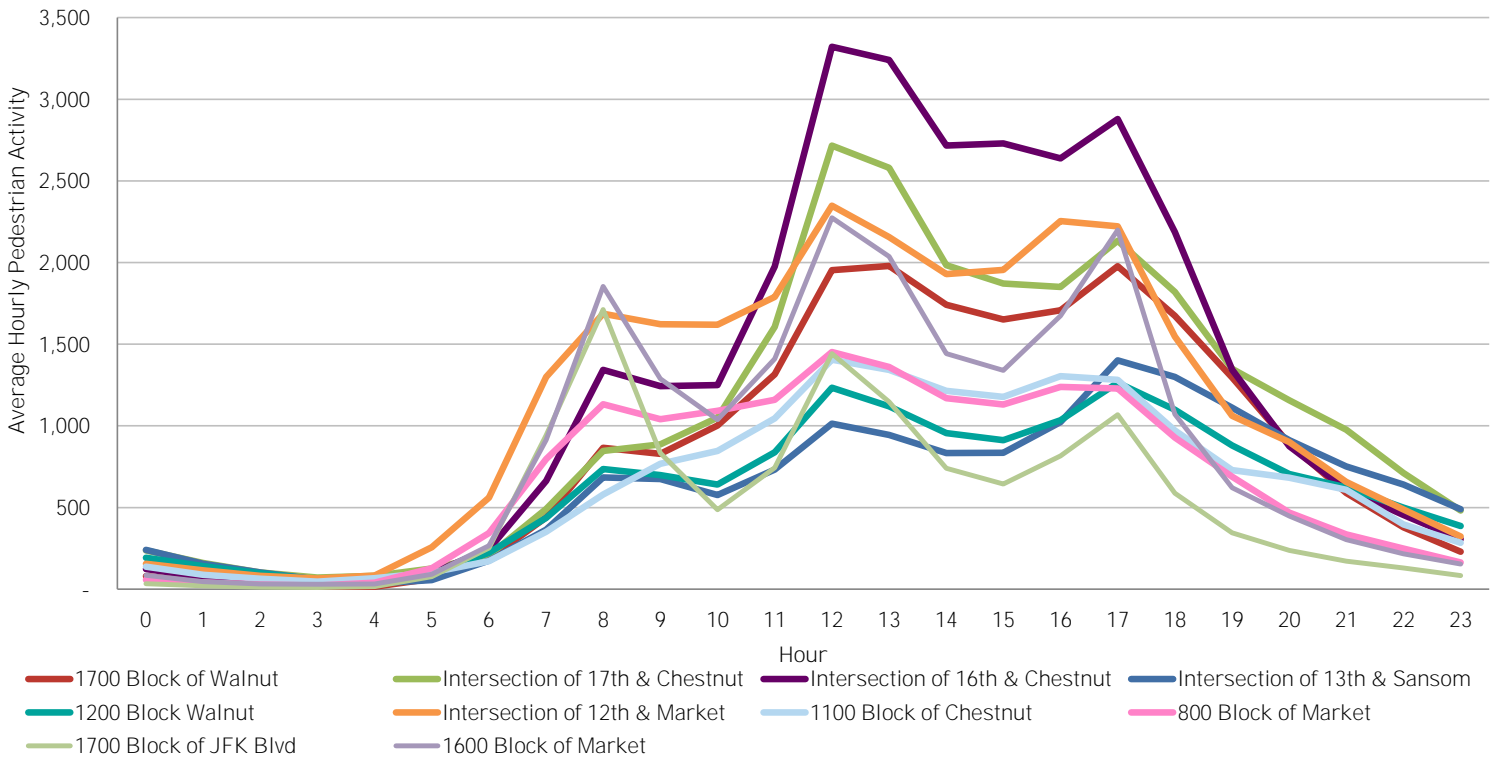

CENTER CITY REPORTS: PEDESTRIAN COUNTS

May 2019

www.PhiladelphiaRetail.com

Average Daily Pedestrian Volume* by Location (Monday - Sunday)

Average Daily Pedestrian Volume* by Weekday/Weekend

*Pedestrian Volume refers to pedestrians traveling in both directions on either side of the street at the indicated locations

Average Hourly Pedestrian Volume* on Weekdays (Monday - Friday)

Average Hourly Pedestrian Volume* on Weekends (Saturday - Sunday)

*Pedestrian Volume refers to pedestrians traveling in both directions on either side of the street at the indicated locations