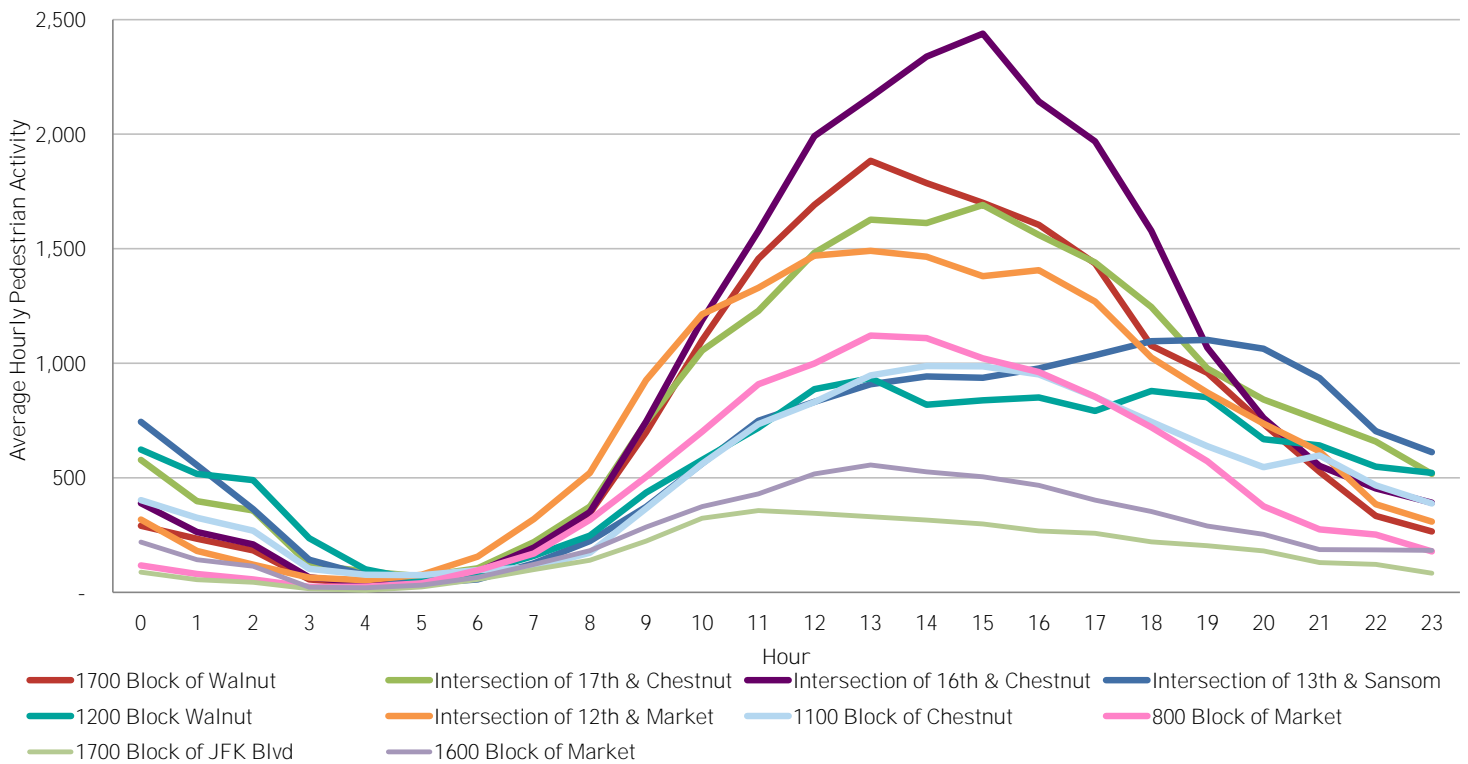

CENTER CITY REPORTS:
PEDESTRIAN COUNTS

June 2018

www.PhiladelphiaRetail.com

Average Daily Pedestrian Volume* by Location (Monday - Sunday)

Average Daily Pedestrian Volume* by Weekday/Weekend

*Pedestrian Volume refers to pedestrians traveling in both directions on either side of the street at the indicated locations

Average Hourly Pedestrian Volume* on Weekdays (Monday - Friday)

Average Hourly Pedestrian Volume* on Weekends (Saturday - Sunday)

*Pedestrian Volume refers to pedestrians traveling in both directions on either side of the street at the indicated locations