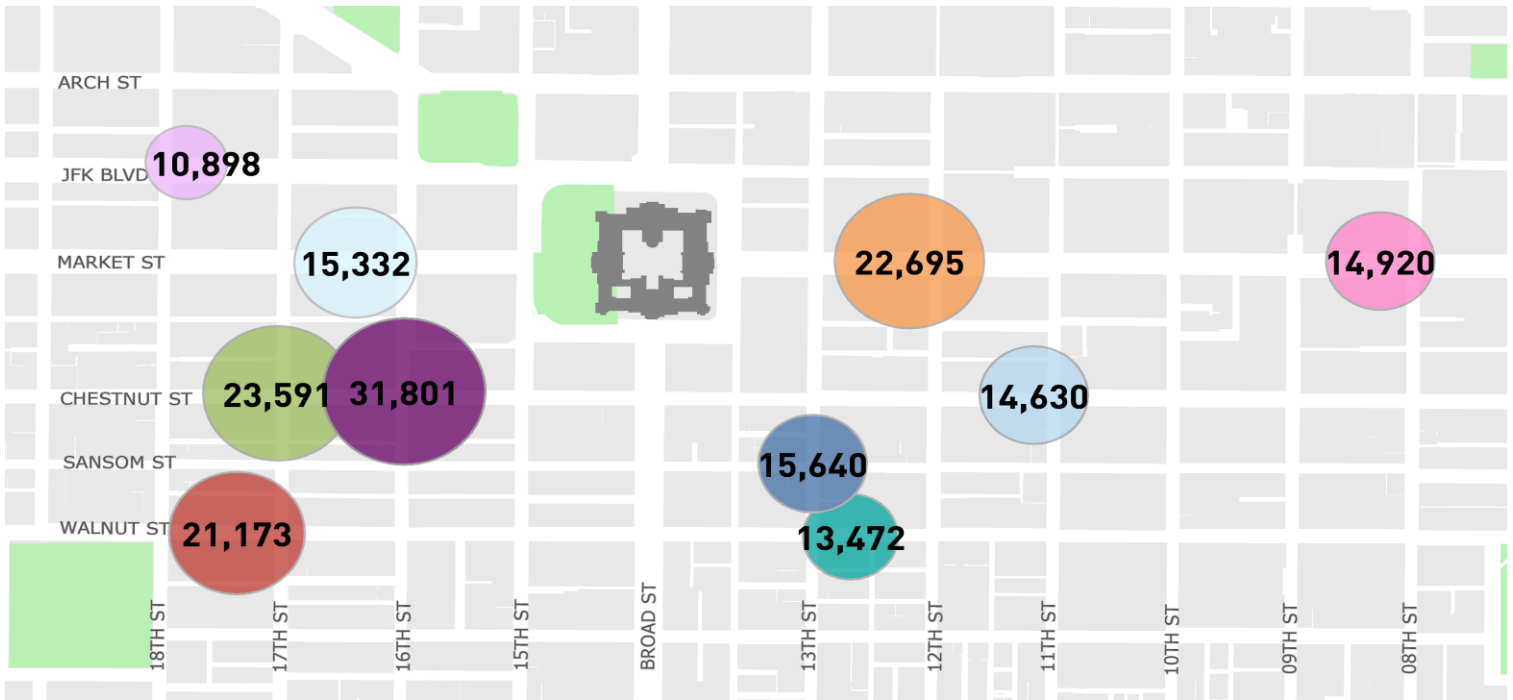

CENTER CITY REPORTS:
PEDESTRIAN COUNTS

June 2018

www.PhiladelphiaRetail.com

Average Daily Pedestrian Volume* by Location (Monday - Sunday)

Average Daily Pedestrian Volume* by Weekday/Weekend

*Pedestrian Volume refers to pedestrians traveling in both directions on either side of the street at the indicated locations

Average Hourly Pedestrian Volume* on Weekdays (Monday - Friday)

Average Hourly Pedestrian Volume* on Weekends (Saturday - Sunday)

*Pedestrian Volume refers to pedestrians traveling in both directions on either side of the street at the indicated locations