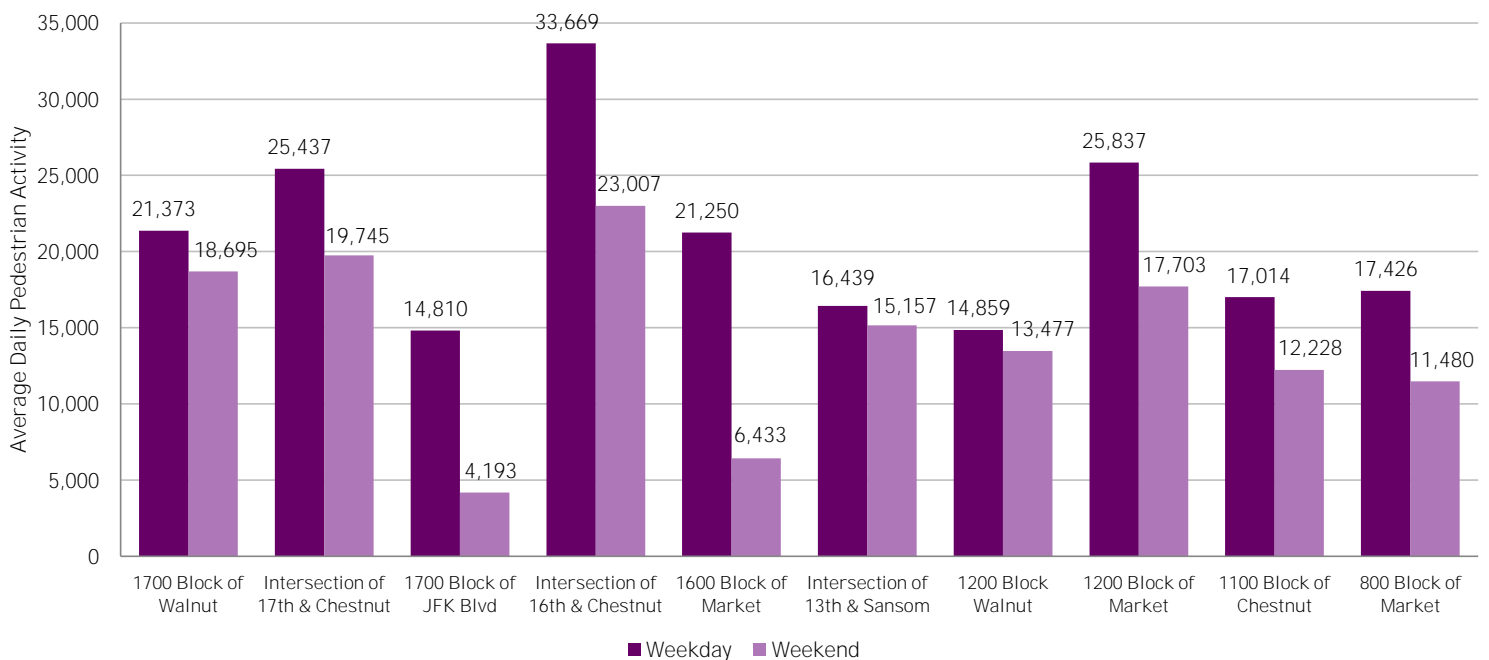

CENTER CITY REPORTS:
PEDESTRIAN COUNTS

June 2018

www.PhiladelphiaRetail.com

Average Daily Pedestrian Volume* by Location (Monday - Sunday)

Average Daily Pedestrian Volume* by Weekday/Weekend

*Pedestrian Volume refers to pedestrians traveling in both directions on either side of the street at the indicated locations

Average Hourly Pedestrian Volume* on Weekdays (Monday - Friday)

Average Hourly Pedestrian Volume* on Weekends (Saturday - Sunday)

*Pedestrian Volume refers to pedestrians traveling in both directions on either side of the street at the indicated locations