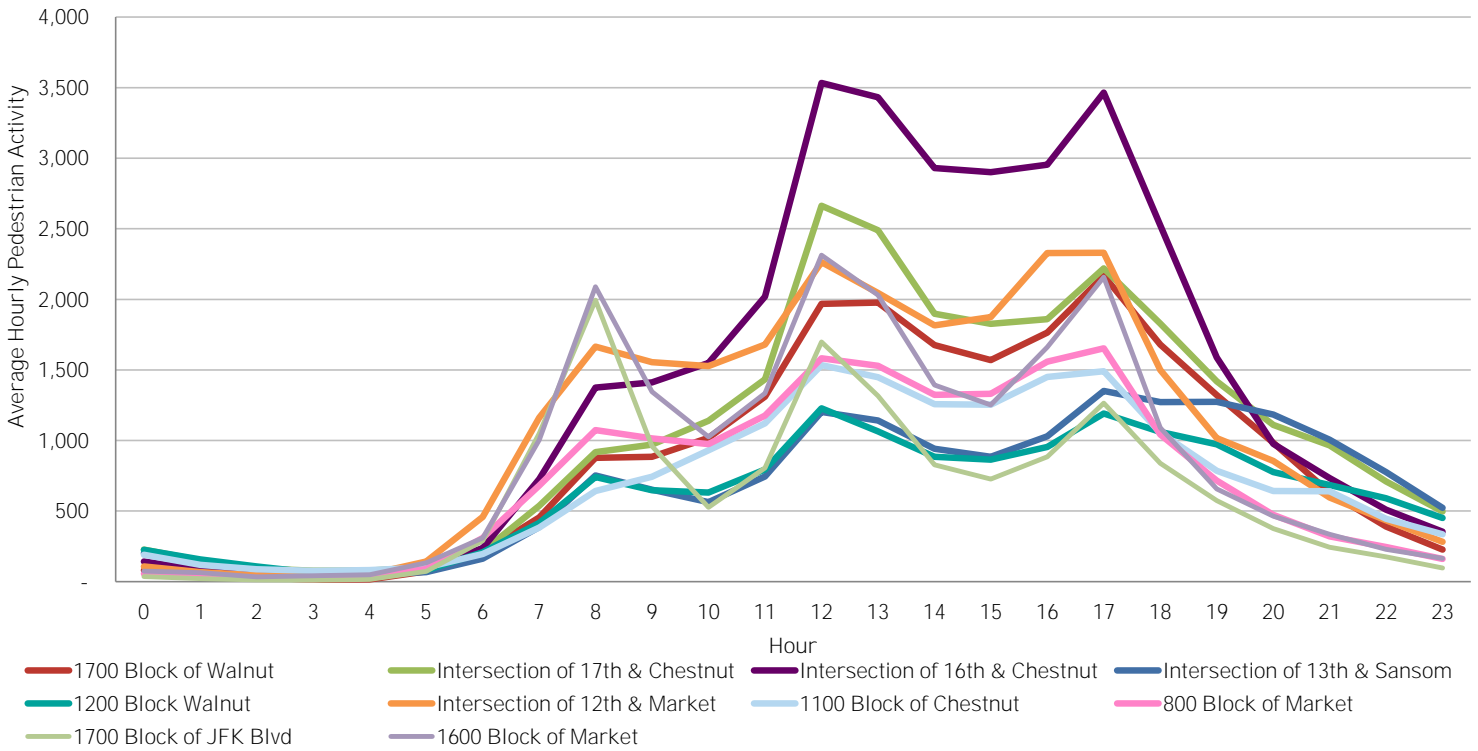

CENTER CITY REPORTS:
PEDESTRIAN COUNTS

June 2018

www.PhiladelphiaRetail.com

Average Daily Pedestrian Volume* by Location (Monday - Sunday)

Average Daily Pedestrian Volume* by Weekday/Weekend

*Pedestrian Volume refers to pedestrians traveling in both directions on either side of the street at the indicated locations

Average Hourly Pedestrian Volume* on Weekdays (Monday - Friday)

Average Hourly Pedestrian Volume* on Weekends (Saturday - Sunday)

*Pedestrian Volume refers to pedestrians traveling in both directions on either side of the street at the indicated locations