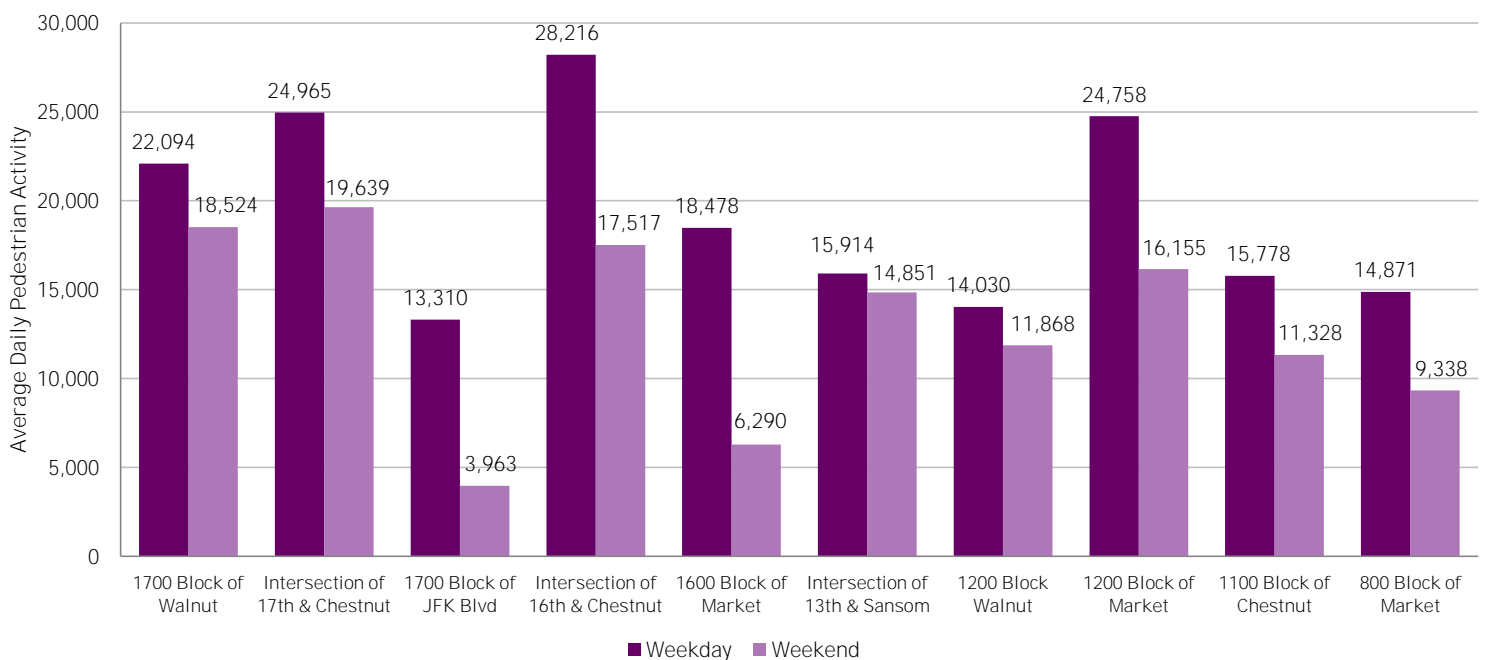

CENTER CITY REPORTS: PEDESTRIAN COUNTS

May 2018

www.PhiladelphiaRetail.com

Average Daily Pedestrian Volume* by Location (Monday - Sunday)

Average Daily Pedestrian Volume* by Weekday/Weekend

*Pedestrian Volume refers to pedestrians traveling in both directions on either side of the street at the indicated locations

Average Hourly Pedestrian Volume* on Weekdays (Monday - Friday)

Average Hourly Pedestrian Volume* on Weekends (Saturday - Sunday)

*Pedestrian Volume refers to pedestrians traveling in both directions on either side of the street at the indicated locations