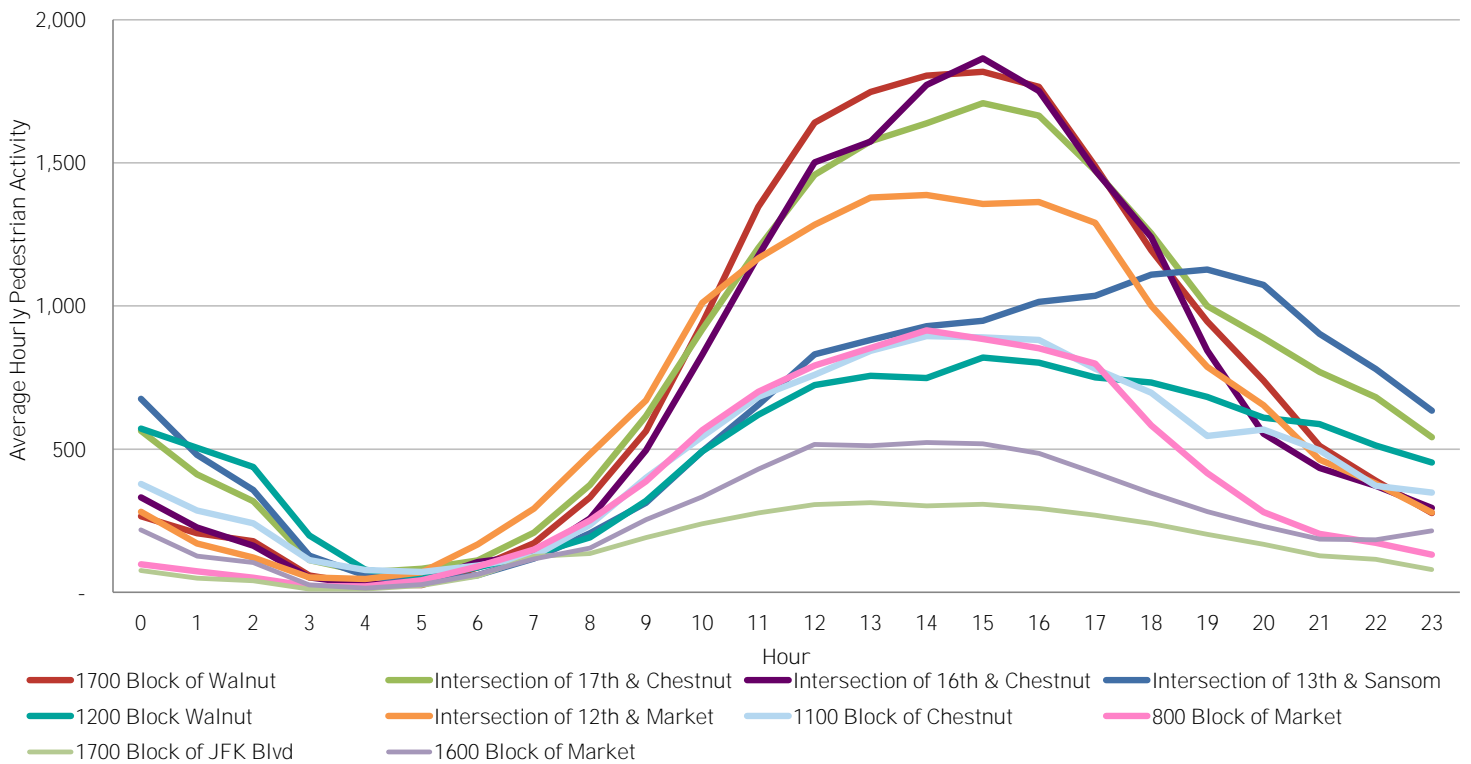

CENTER CITY REPORTS: PEDESTRIAN COUNTS

May 2018

www.PhiladelphiaRetail.com

Average Daily Pedestrian Volume* by Location (Monday - Sunday)

Average Daily Pedestrian Volume* by Weekday/Weekend

*Pedestrian Volume refers to pedestrians traveling in both directions on either side of the street at the indicated locations

Average Hourly Pedestrian Volume* on Weekdays (Monday - Friday)

Average Hourly Pedestrian Volume* on Weekends (Saturday - Sunday)

*Pedestrian Volume refers to pedestrians traveling in both directions on either side of the street at the indicated locations