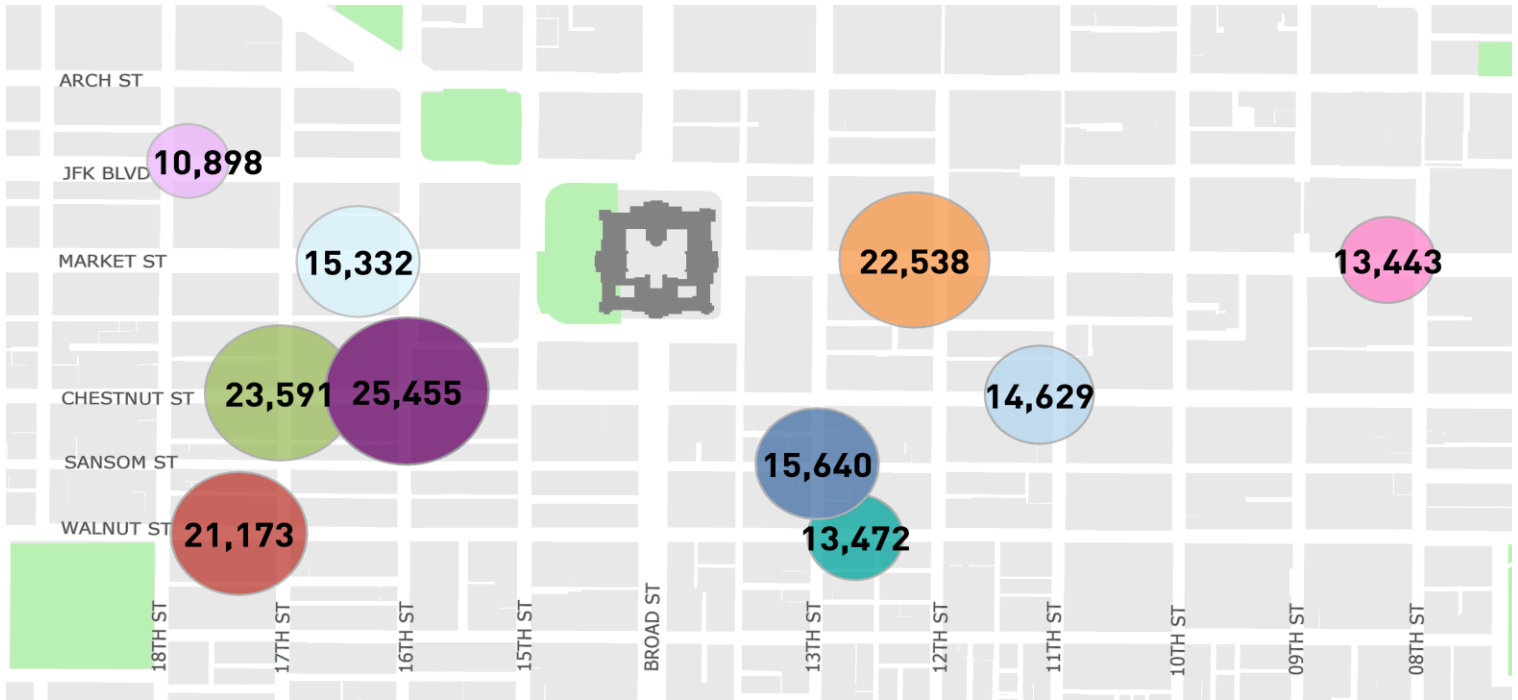

CENTER CITY REPORTS: PEDESTRIAN COUNTS

May 2018

www.PhiladelphiaRetail.com

Average Daily Pedestrian Volume* by Location (Monday - Sunday)

Average Daily Pedestrian Volume* by Weekday/Weekend

*Pedestrian Volume refers to pedestrians traveling in both directions on either side of the street at the indicated locations

Average Hourly Pedestrian Volume* on Weekdays (Monday - Friday)

Average Hourly Pedestrian Volume* on Weekends (Saturday - Sunday)

*Pedestrian Volume refers to pedestrians traveling in both directions on either side of the street at the indicated locations