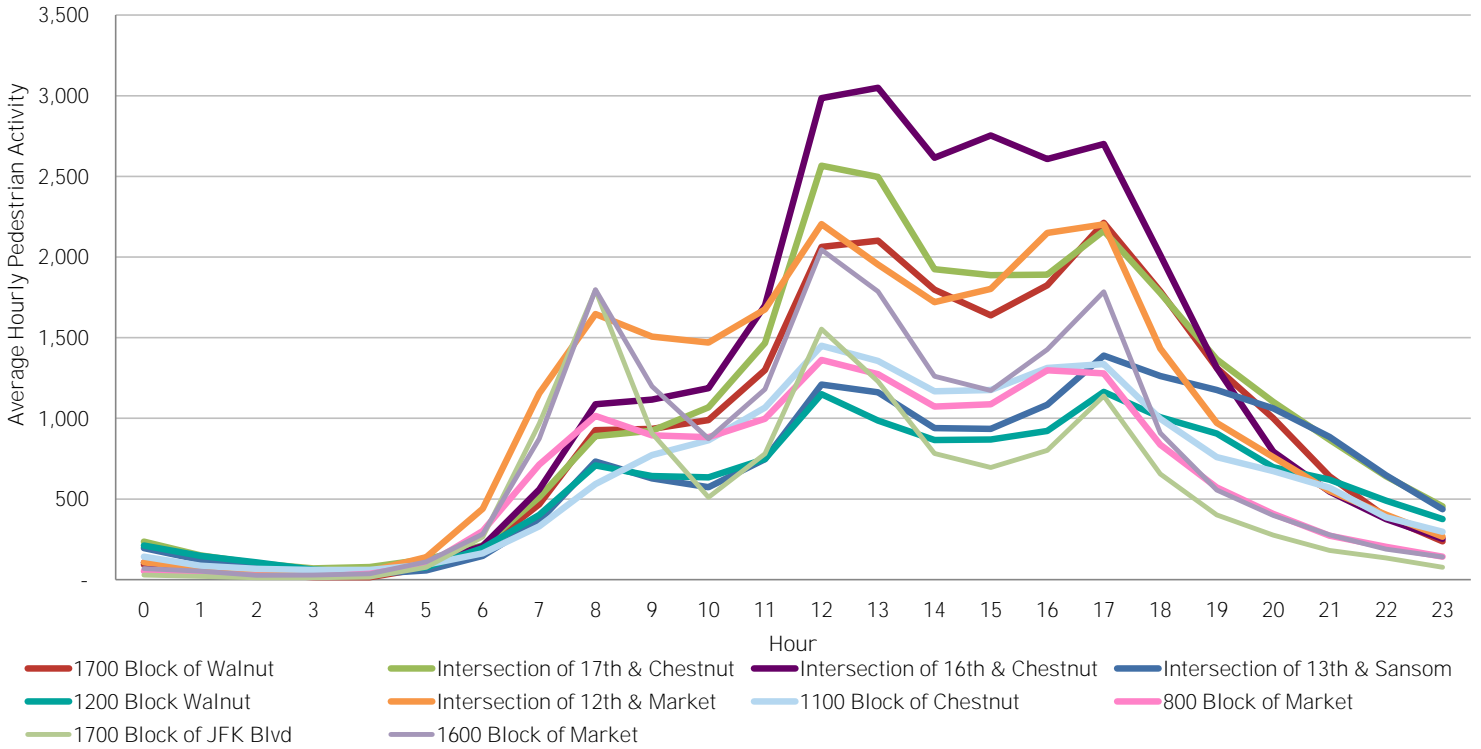

CENTER CITY REPORTS: PEDESTRIAN COUNTS

May 2018

www.PhiladelphiaRetail.com

Average Daily Pedestrian Volume* by Location (Monday - Sunday)

Average Daily Pedestrian Volume* by Weekday/Weekend

*Pedestrian Volume refers to pedestrians traveling in both directions on either side of the street at the indicated locations

Average Hourly Pedestrian Volume* on Weekdays (Monday - Friday)

Average Hourly Pedestrian Volume* on Weekends (Saturday - Sunday)

*Pedestrian Volume refers to pedestrians traveling in both directions on either side of the street at the indicated locations