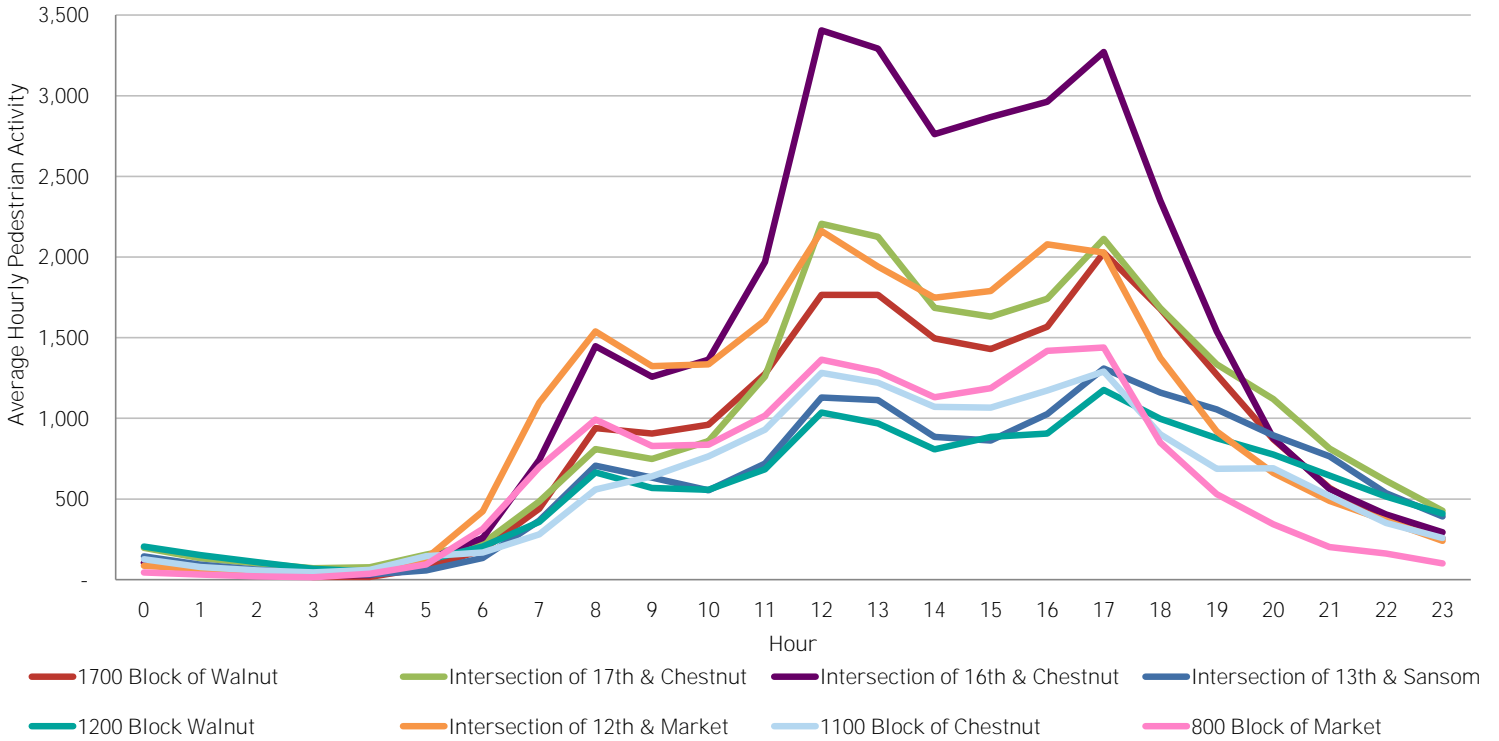

CENTER CITY REPORTS:  
**PEDESTRIAN COUNTS**

April 2018

[www.PhiladelphiaRetail.com](http://www.PhiladelphiaRetail.com)

Average Daily Pedestrian Volume\* by Location (Monday - Sunday)

Average Daily Pedestrian Volume\* by Weekday/Weekend

\*Pedestrian Volume refers to pedestrians traveling in both directions on either side of the street at the indicated locations

## Average Hourly Pedestrian Volume\* on Weekdays (Monday - Friday)