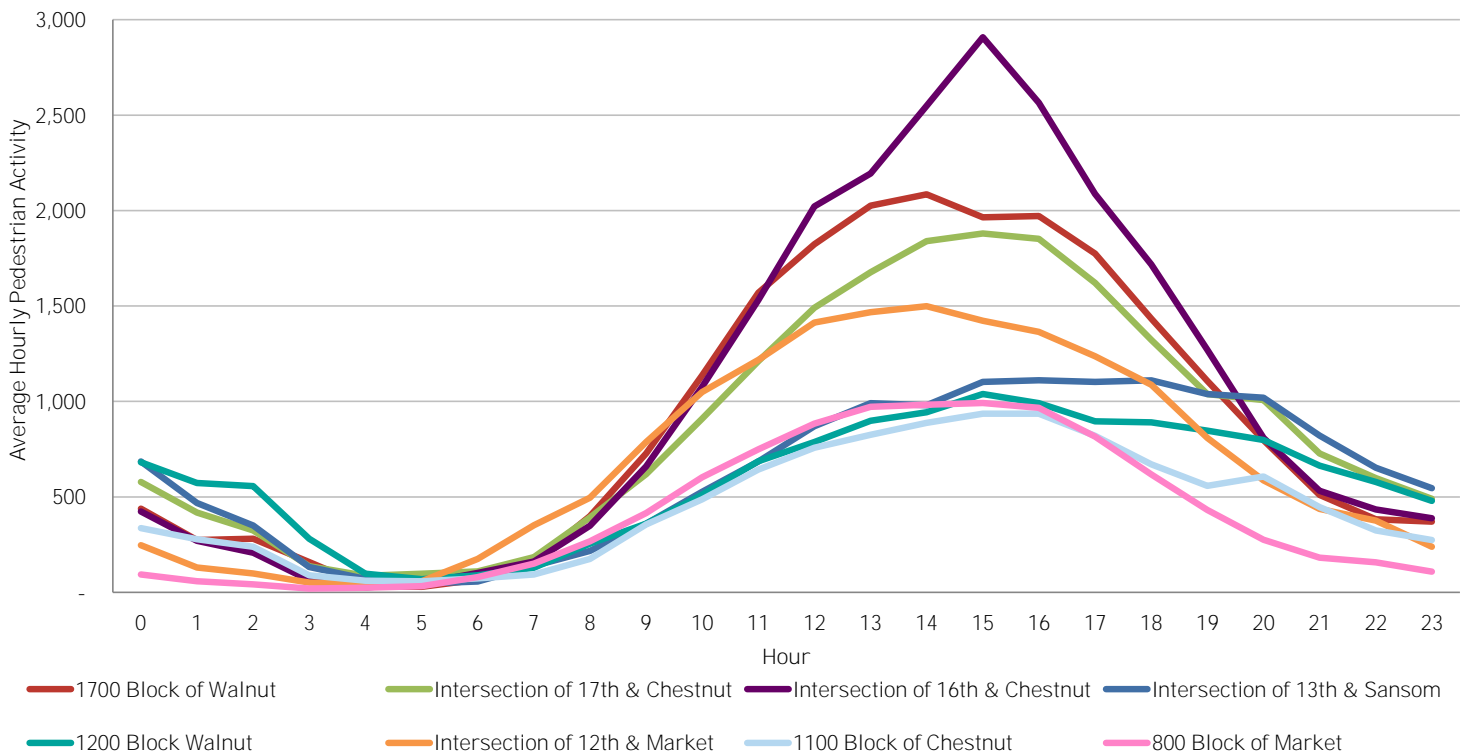

Average Hourly Pedestrian Volume* on Weekends (Saturday - Sunday)

*Pedestrian Volume refers to pedestrians traveling in both directions on either side of the street at the indicated locations

For more information on pedestrian counts contact Casandra Dominguez at cdominguez@centercityphila.org or 215.440.5533