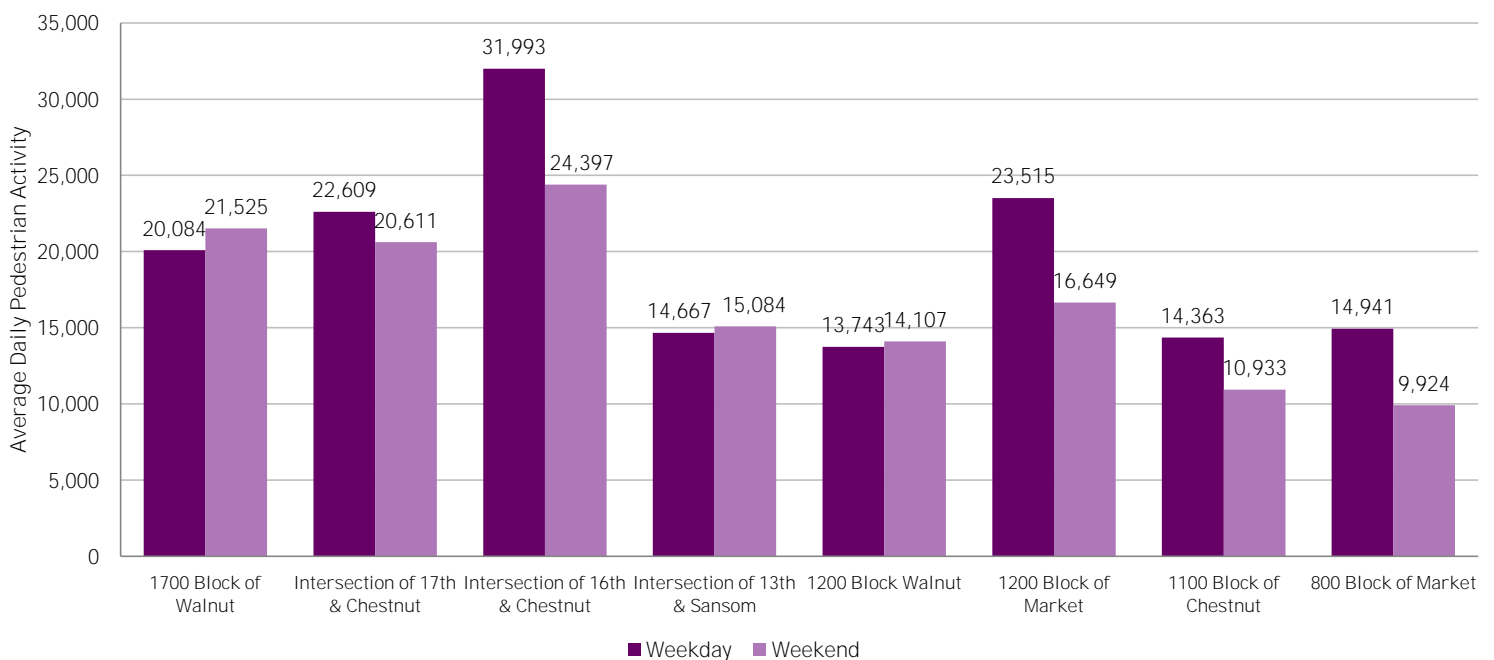

CENTER CITY REPORTS:  
**PEDESTRIAN COUNTS**

April 2018

[www.PhiladelphiaRetail.com](http://www.PhiladelphiaRetail.com)

Average Daily Pedestrian Volume\* by Location (Monday - Sunday)

Average Daily Pedestrian Volume\* by Weekday/Weekend

\*Pedestrian Volume refers to pedestrians traveling in both directions on either side of the street at the indicated locations

## Average Hourly Pedestrian Volume\* on Weekdays (Monday - Friday)