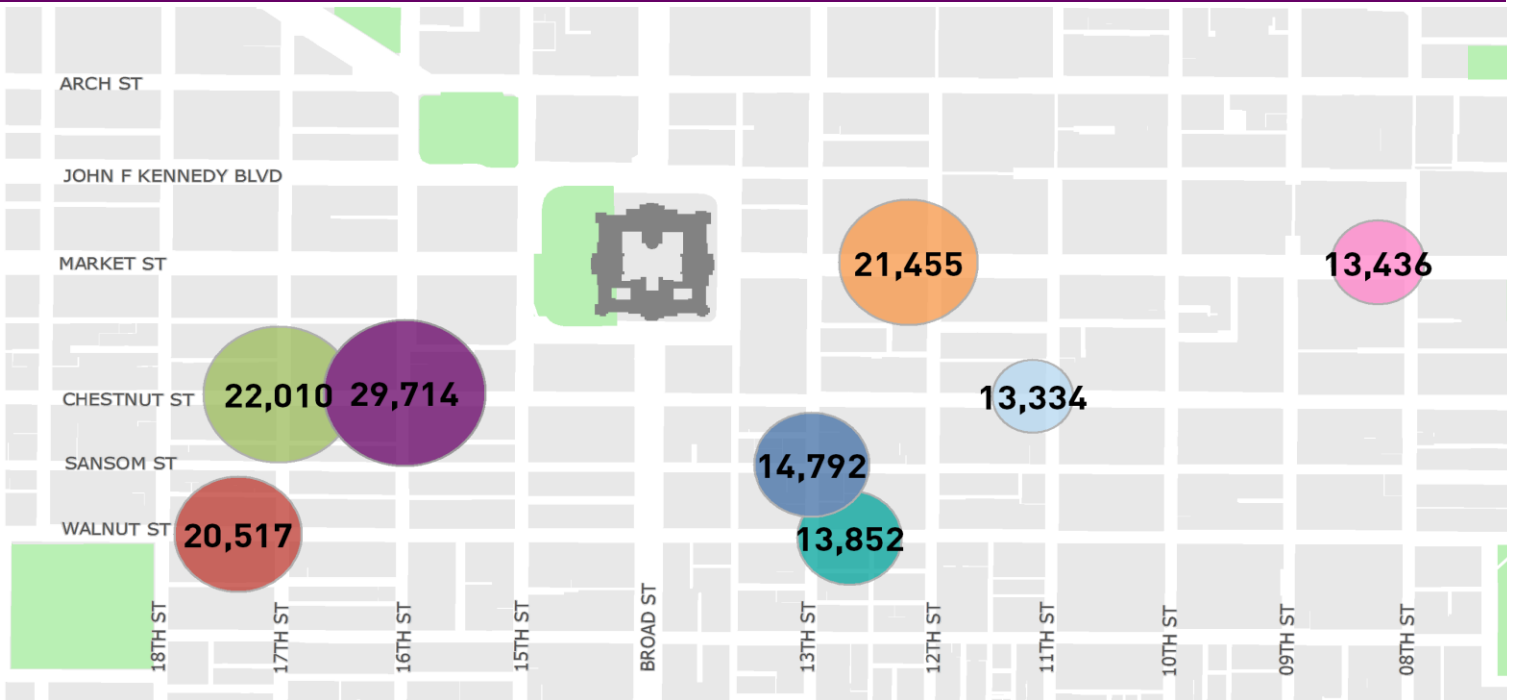

CENTER CITY REPORTS:  
**PEDESTRIAN COUNTS**

April 2018

[www.PhiladelphiaRetail.com](http://www.PhiladelphiaRetail.com)

Average Daily Pedestrian Volume\* by Location (Monday - Sunday)

Average Daily Pedestrian Volume\* by Weekday/Weekend

\*Pedestrian Volume refers to pedestrians traveling in both directions on either side of the street at the indicated locations

## Average Hourly Pedestrian Volume\* on Weekdays (Monday - Friday)

## Average Hourly Pedestrian Volume\* on Weekends (Saturday - Sunday)

\*Pedestrian Volume refers to pedestrians traveling in both directions on either side of the street at the indicated locations

For more information on pedestrian counts contact Casandra Dominguez at [cdominguez@centercityphila.org](mailto:cdominguez@centercityphila.org) or 215.440.5533