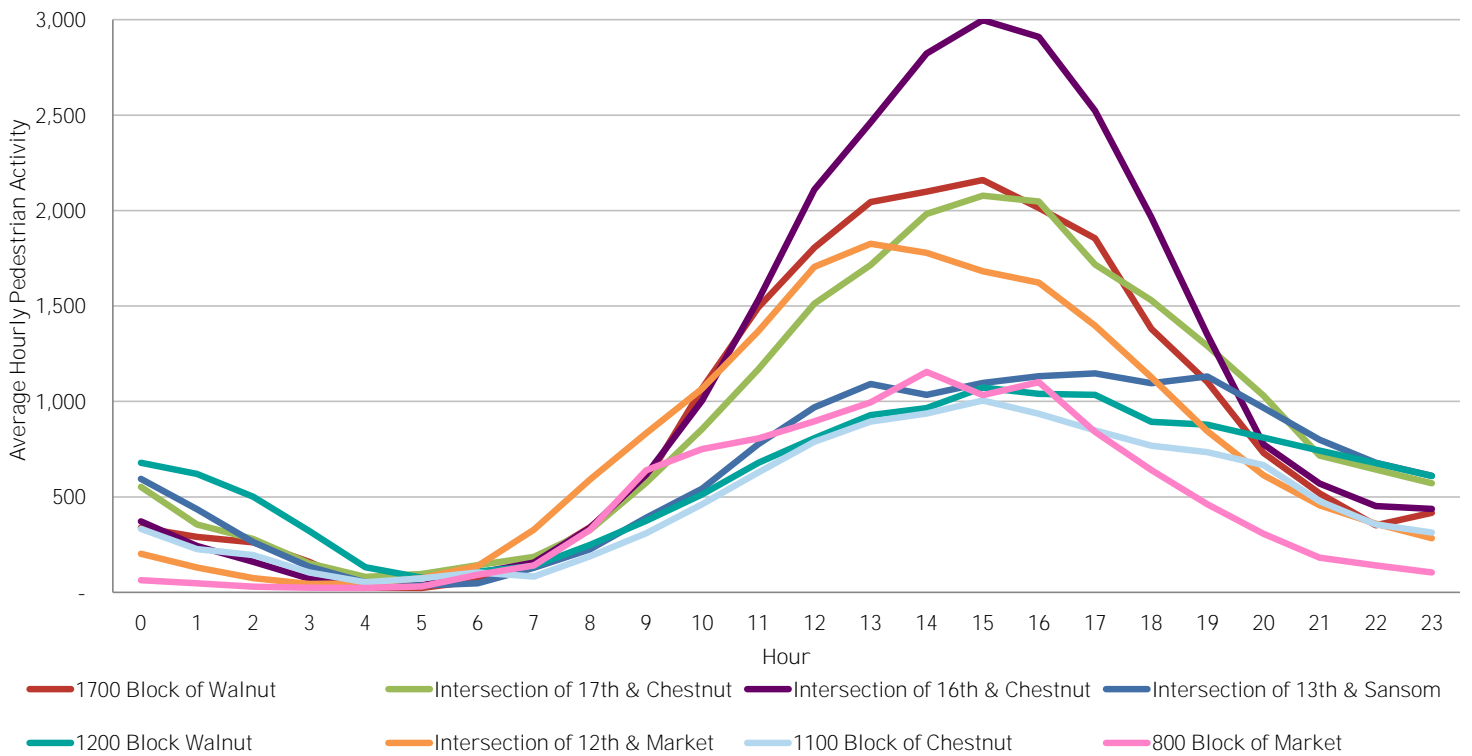

CENTER CITY REPORTS: PEDESTRIAN COUNTS

March 2018

www.PhiladelphiaRetail.com

Average Daily Pedestrian Volume* by Location (Monday - Sunday)

Average Daily Pedestrian Volume* by Weekday/Weekend

*Pedestrian Volume refers to pedestrians traveling in both directions on either side of the street at the indicated locations

Average Hourly Pedestrian Volume* on Weekdays (Monday - Friday)

Average Hourly Pedestrian Volume* on Weekends (Saturday - Sunday)

*Pedestrian Volume refers to pedestrians traveling in both directions on either side of the street at the indicated locations