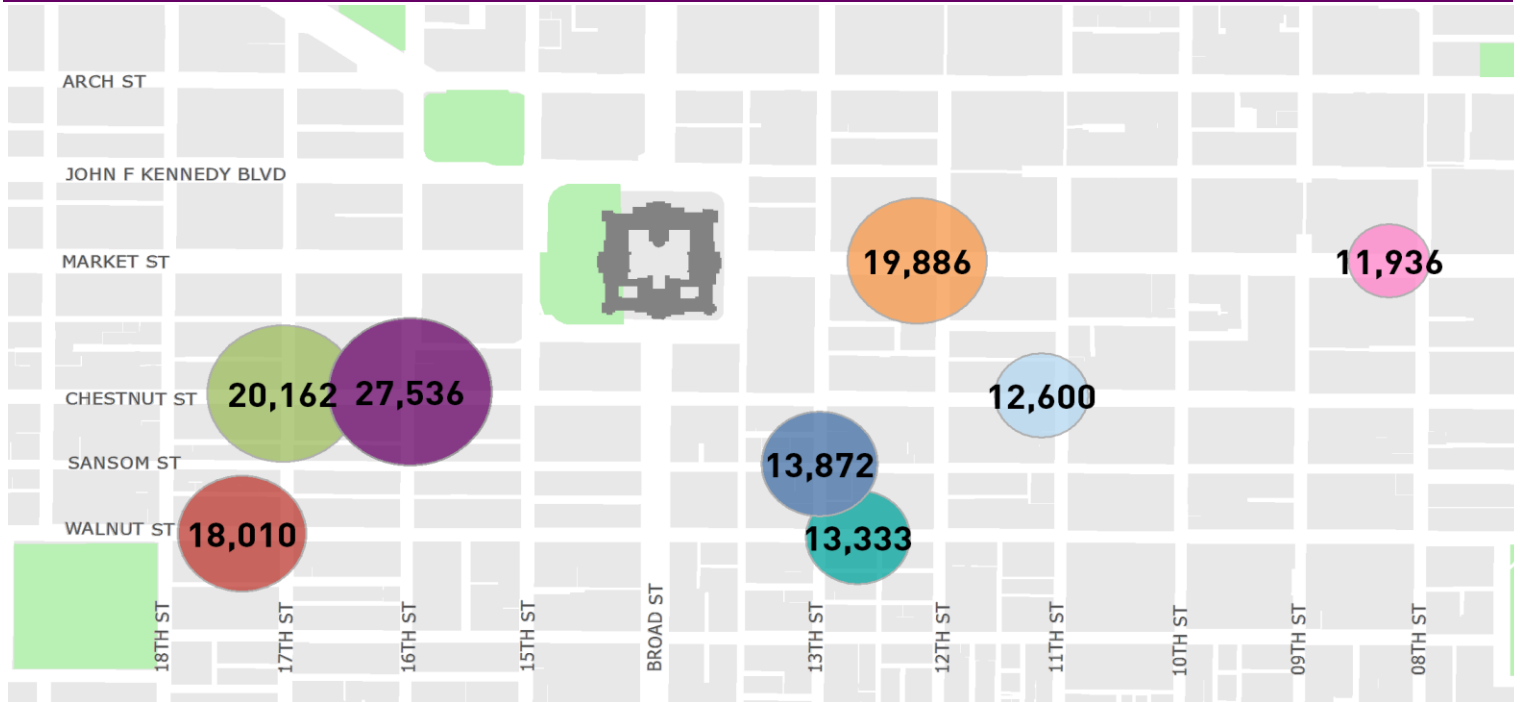

CENTER CITY REPORTS: PEDESTRIAN COUNTS

March 2018

www.PhiladelphiaRetail.com

Average Daily Pedestrian Volume* by Location (Monday - Sunday)

Average Daily Pedestrian Volume* by Weekday/Weekend

*Pedestrian Volume refers to pedestrians traveling in both directions on either side of the street at the indicated locations

Average Hourly Pedestrian Volume* on Weekdays (Monday - Friday)

Average Hourly Pedestrian Volume* on Weekends (Saturday - Sunday)

*Pedestrian Volume refers to pedestrians traveling in both directions on either side of the street at the indicated locations