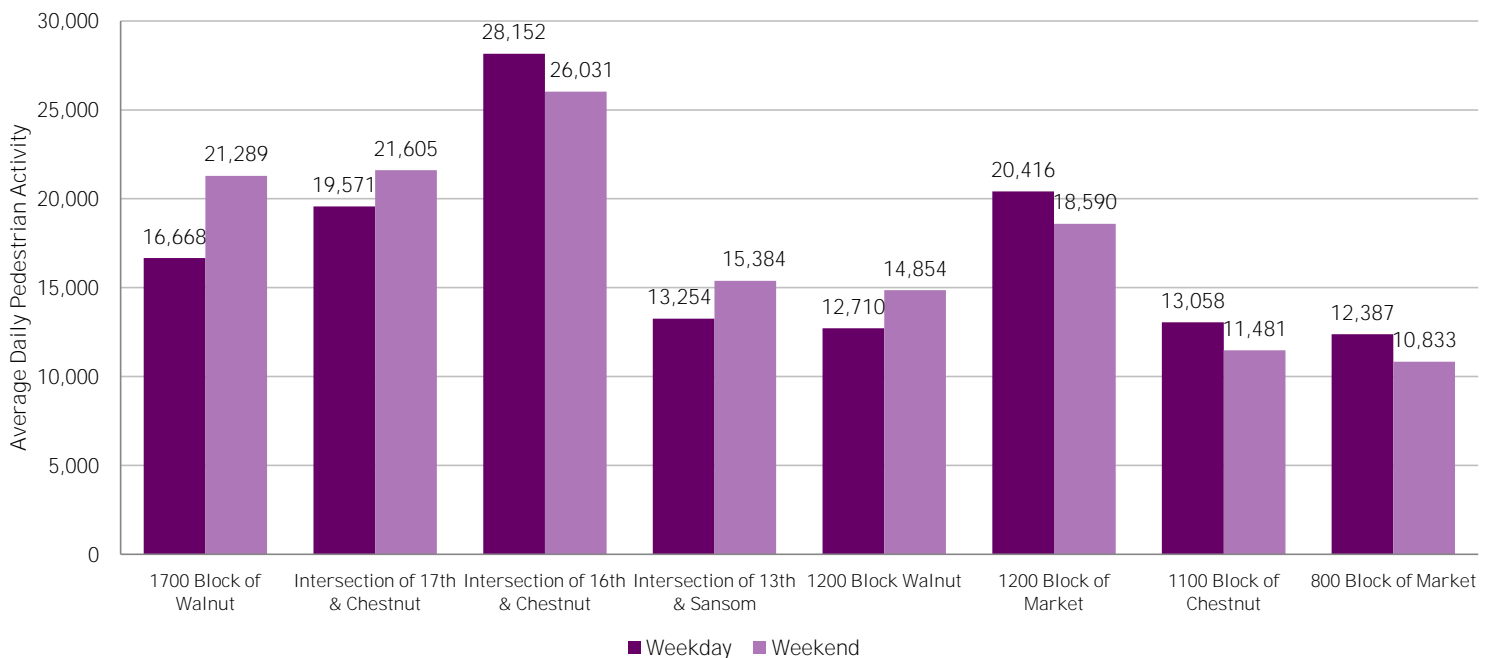

CENTER CITY REPORTS: PEDESTRIAN COUNTS

March 2018

www.PhiladelphiaRetail.com

Average Daily Pedestrian Volume* by Location (Monday - Sunday)

Average Daily Pedestrian Volume* by Weekday/Weekend

*Pedestrian Volume refers to pedestrians traveling in both directions on either side of the street at the indicated locations

Average Hourly Pedestrian Volume* on Weekdays (Monday - Friday)

Average Hourly Pedestrian Volume* on Weekends (Saturday - Sunday)

*Pedestrian Volume refers to pedestrians traveling in both directions on either side of the street at the indicated locations