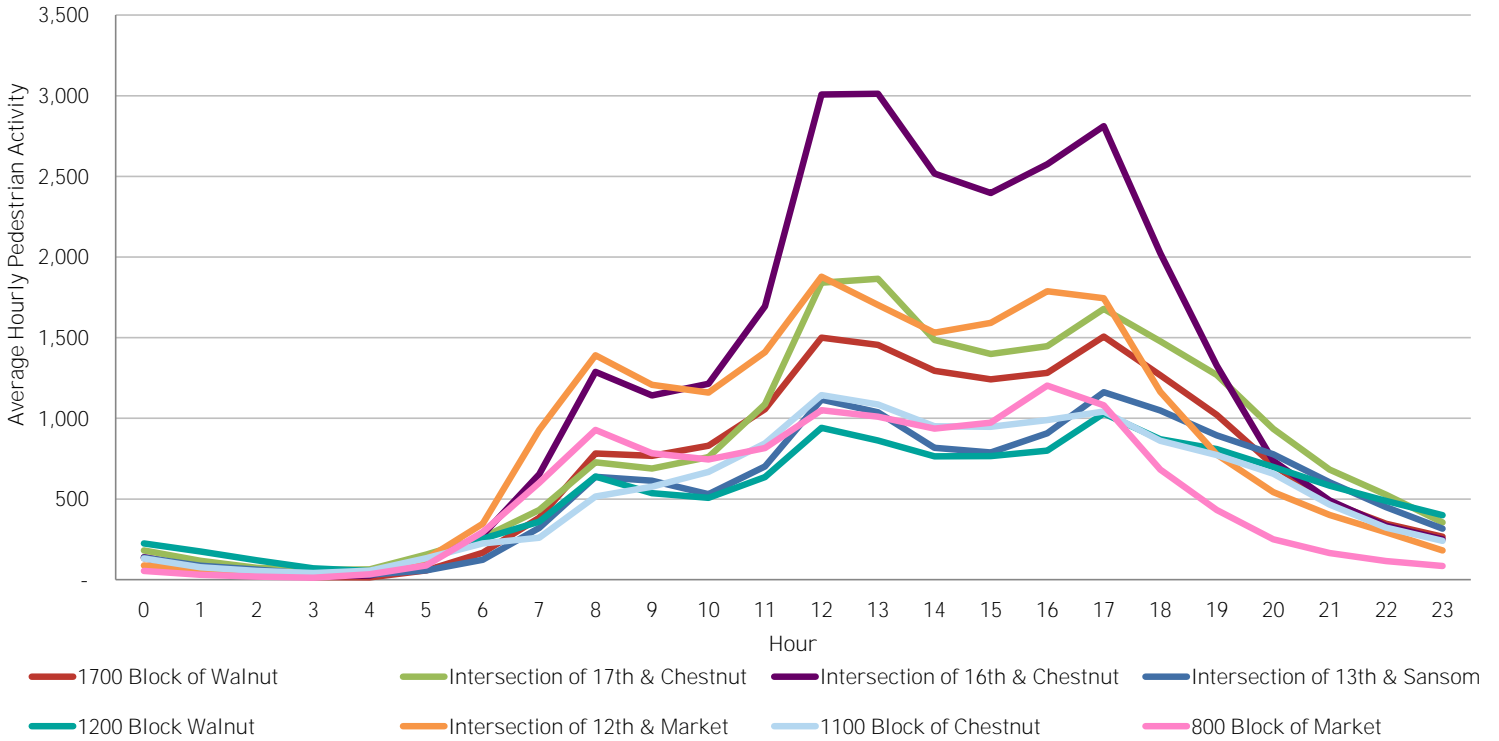

CENTER CITY REPORTS: PEDESTRIAN COUNTS

March 2018

www.PhiladelphiaRetail.com

Average Daily Pedestrian Volume* by Location (Monday - Sunday)

Average Daily Pedestrian Volume* by Weekday/Weekend

*Pedestrian Volume refers to pedestrians traveling in both directions on either side of the street at the indicated locations

Average Hourly Pedestrian Volume* on Weekdays (Monday - Friday)

Average Hourly Pedestrian Volume* on Weekends (Saturday - Sunday)

*Pedestrian Volume refers to pedestrians traveling in both directions on either side of the street at the indicated locations