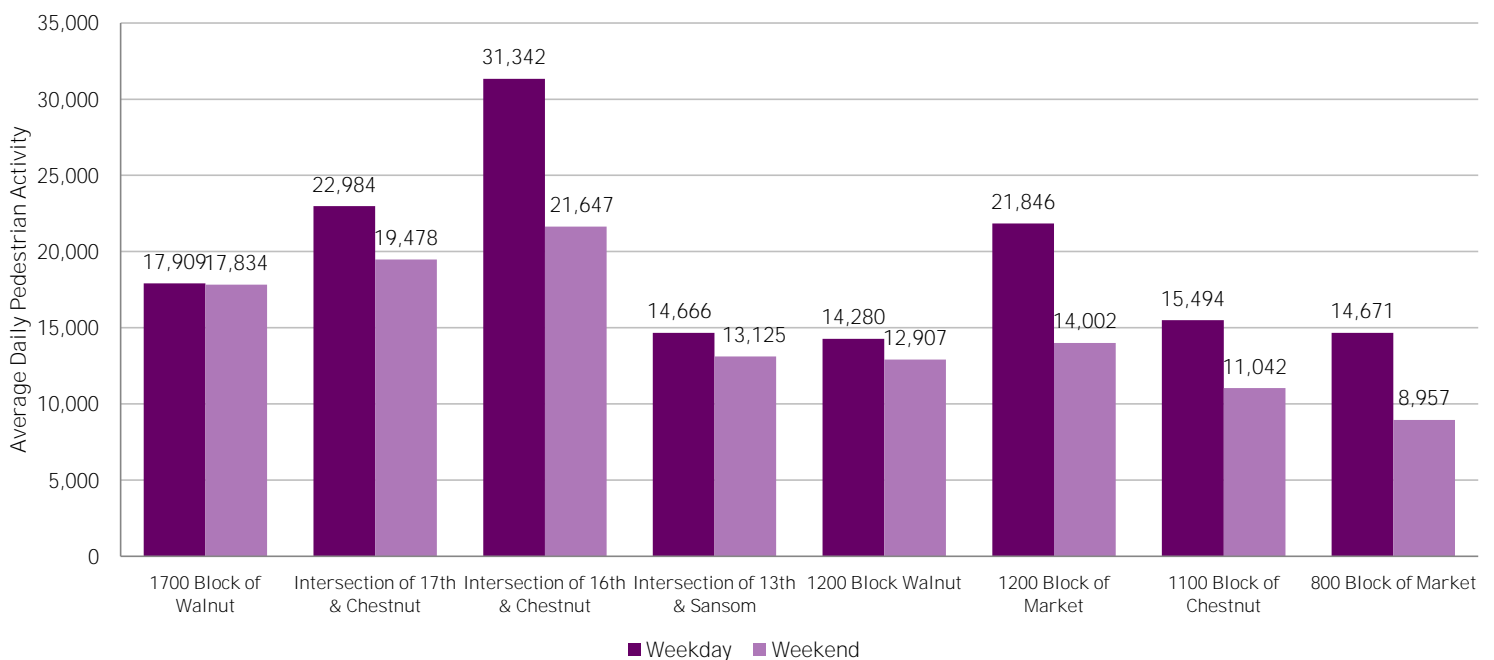

CENTER CITY REPORTS:
PEDESTRIAN COUNTS

February 2018

www.PhiladelphiaRetail.com

Average Daily Pedestrian Volume* by Location (Monday - Sunday)

Average Daily Pedestrian Volume* by Weekday/Weekend

*Pedestrian Volume refers to pedestrians traveling in both directions on either side of the street at the indicated locations

Average Hourly Pedestrian Volume* on Weekdays (Monday - Friday)

Average Hourly Pedestrian Volume* on Weekends (Saturday - Sunday)

*Pedestrian Volume refers to pedestrians traveling in both directions on either side of the street at the indicated locations