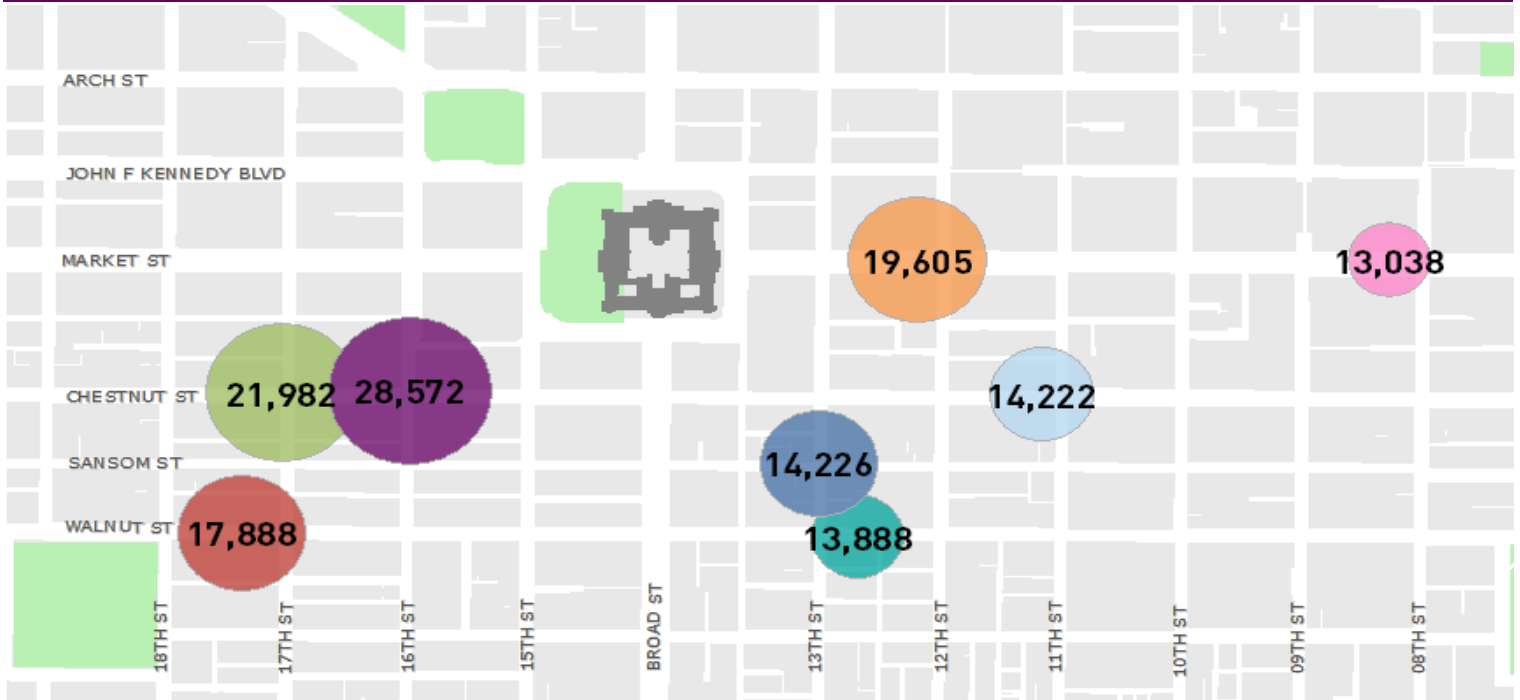

CENTER CITY REPORTS:
PEDESTRIAN COUNTS

February 2018

www.PhiladelphiaRetail.com

Average Daily Pedestrian Volume* by Location (Monday - Sunday)

Average Daily Pedestrian Volume* by Weekday/Weekend

*Pedestrian Volume refers to pedestrians traveling in both directions on either side of the street at the indicated locations

Average Hourly Pedestrian Volume* on Weekdays (Monday - Friday)

Average Hourly Pedestrian Volume* on Weekends (Saturday - Sunday)

*Pedestrian Volume refers to pedestrians traveling in both directions on either side of the street at the indicated locations