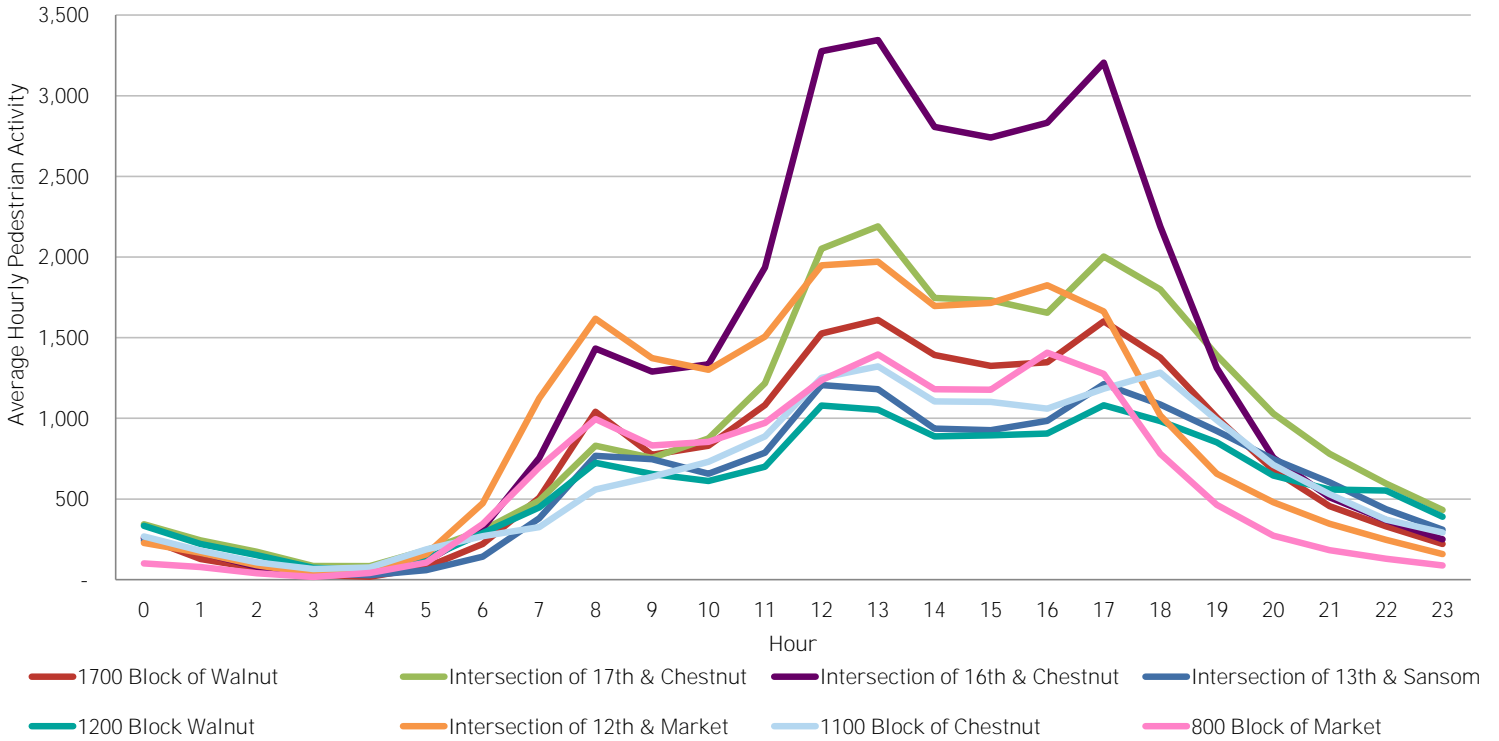

CENTER CITY REPORTS:
PEDESTRIAN COUNTS

February 2018

www.PhiladelphiaRetail.com

Average Daily Pedestrian Volume* by Location (Monday - Sunday)

Average Daily Pedestrian Volume* by Weekday/Weekend

*Pedestrian Volume refers to pedestrians traveling in both directions on either side of the street at the indicated locations

Average Hourly Pedestrian Volume* on Weekdays (Monday - Friday)

Average Hourly Pedestrian Volume* on Weekends (Saturday - Sunday)

*Pedestrian Volume refers to pedestrians traveling in both directions on either side of the street at the indicated locations