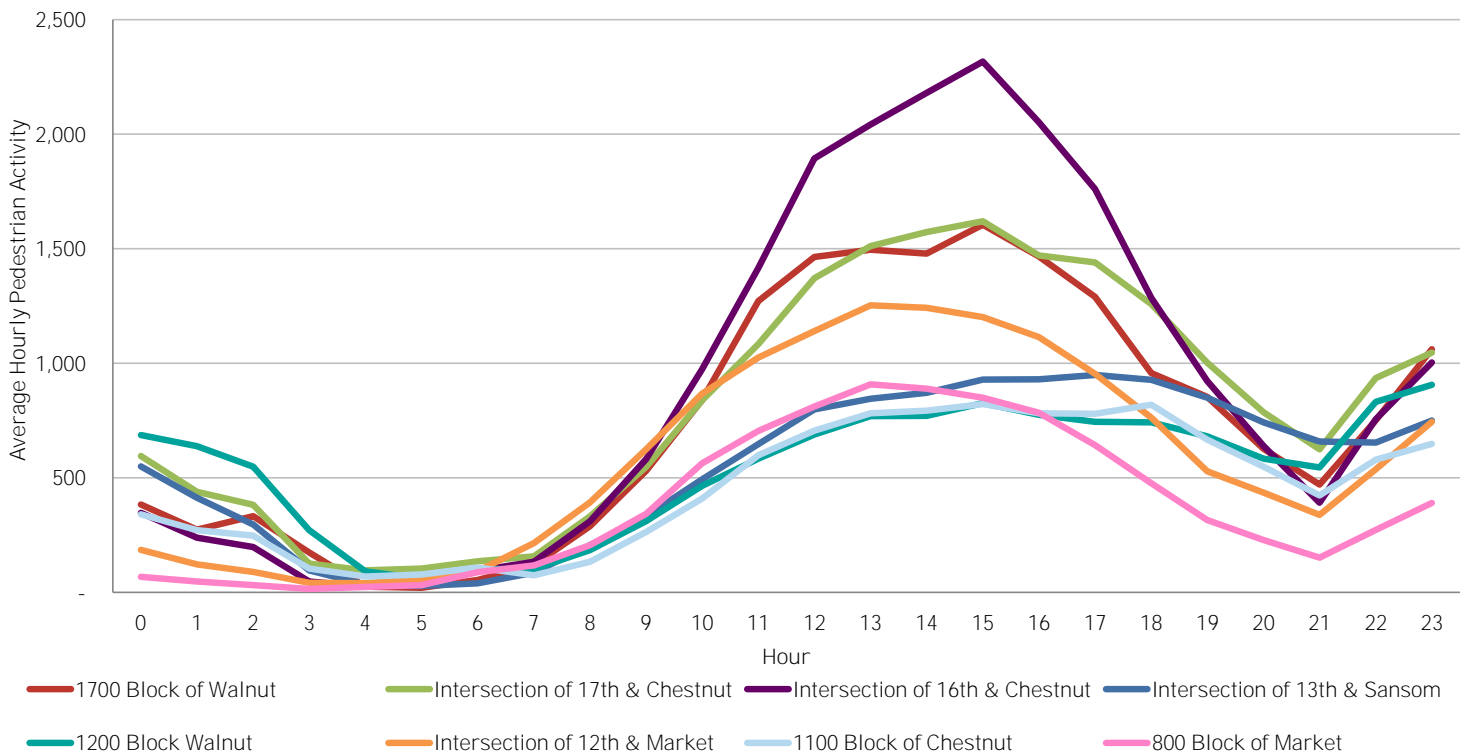

CENTER CITY REPORTS:
PEDESTRIAN COUNTS

February 2018

www.PhiladelphiaRetail.com

Average Daily Pedestrian Volume* by Location (Monday - Sunday)

Average Daily Pedestrian Volume* by Weekday/Weekend

*Pedestrian Volume refers to pedestrians traveling in both directions on either side of the street at the indicated locations

Average Hourly Pedestrian Volume* on Weekdays (Monday - Friday)

Average Hourly Pedestrian Volume* on Weekends (Saturday - Sunday)

*Pedestrian Volume refers to pedestrians traveling in both directions on either side of the street at the indicated locations