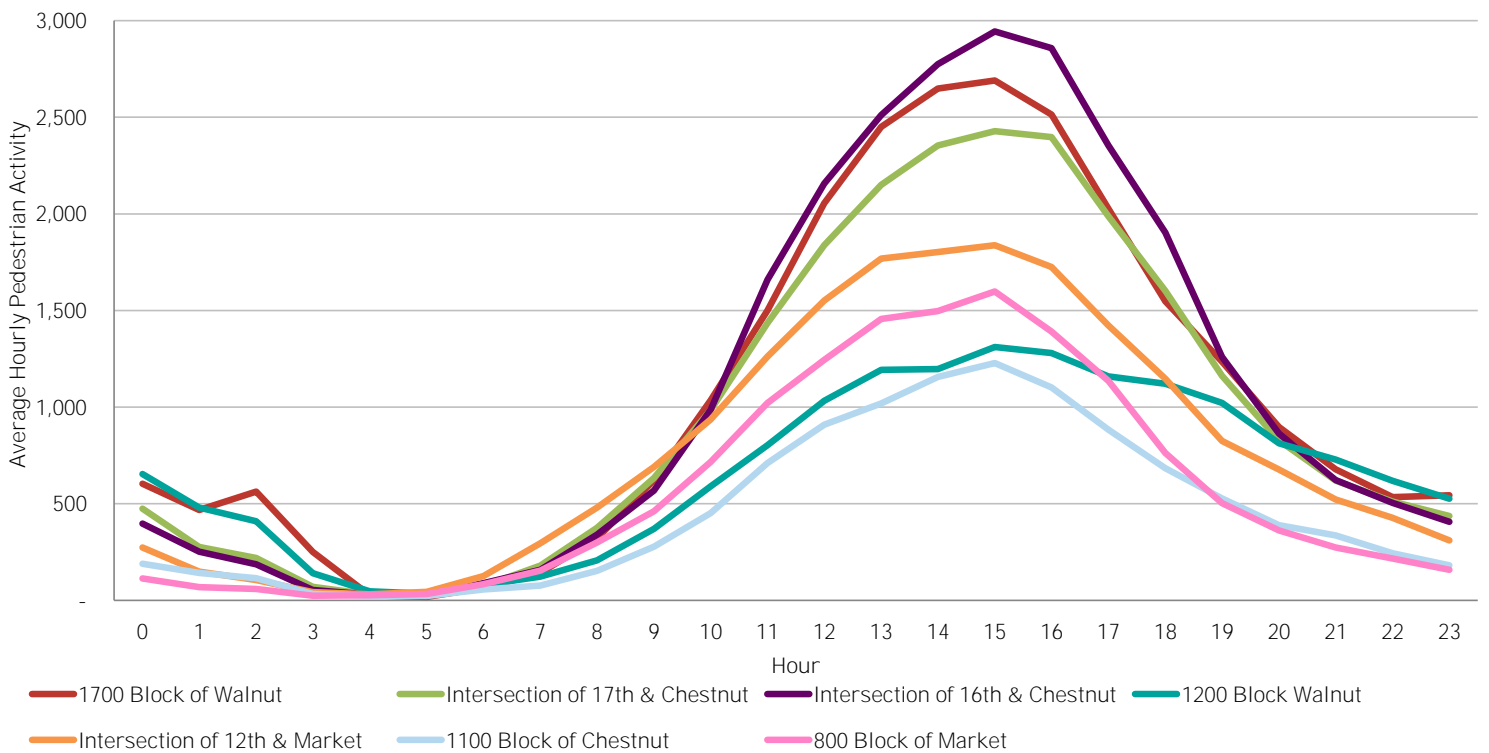

CENTER CITY REPORTS: PEDESTRIAN COUNTS

February 2017

www.PhiladelphiaRetail.com

Average Daily Pedestrian Volume* by Location (Monday - Sunday)

Average Daily Pedestrian Volume* by Weekday/Weekend

*Pedestrian Volume refers to pedestrians traveling in both directions on either side of the street at the indicated locations

Average Hourly Pedestrian Volume* on Weekdays (Monday - Friday)

Average Hourly Pedestrian Volume* on Weekends (Saturday - Sunday)

*Pedestrian Volume refers to pedestrians traveling in both directions on either side of the street at the indicated locations