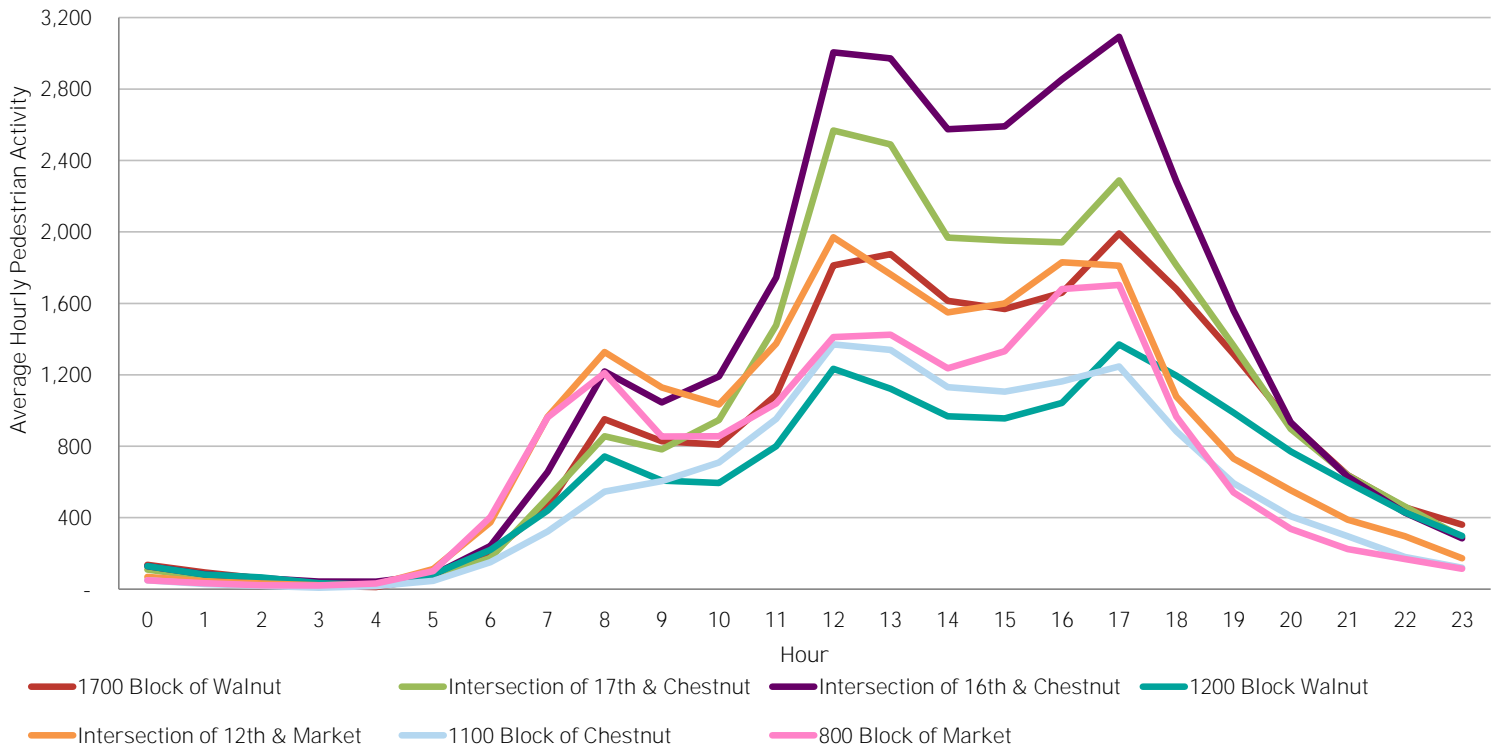

CENTER CITY REPORTS: PEDESTRIAN COUNTS

February 2017

www.PhiladelphiaRetail.com

Average Daily Pedestrian Volume* by Location (Monday - Sunday)

Average Daily Pedestrian Volume* by Weekday/Weekend

*Pedestrian Volume refers to pedestrians traveling in both directions on either side of the street at the indicated locations

Average Hourly Pedestrian Volume* on Weekdays (Monday - Friday)

Average Hourly Pedestrian Volume* on Weekends (Saturday - Sunday)

*Pedestrian Volume refers to pedestrians traveling in both directions on either side of the street at the indicated locations