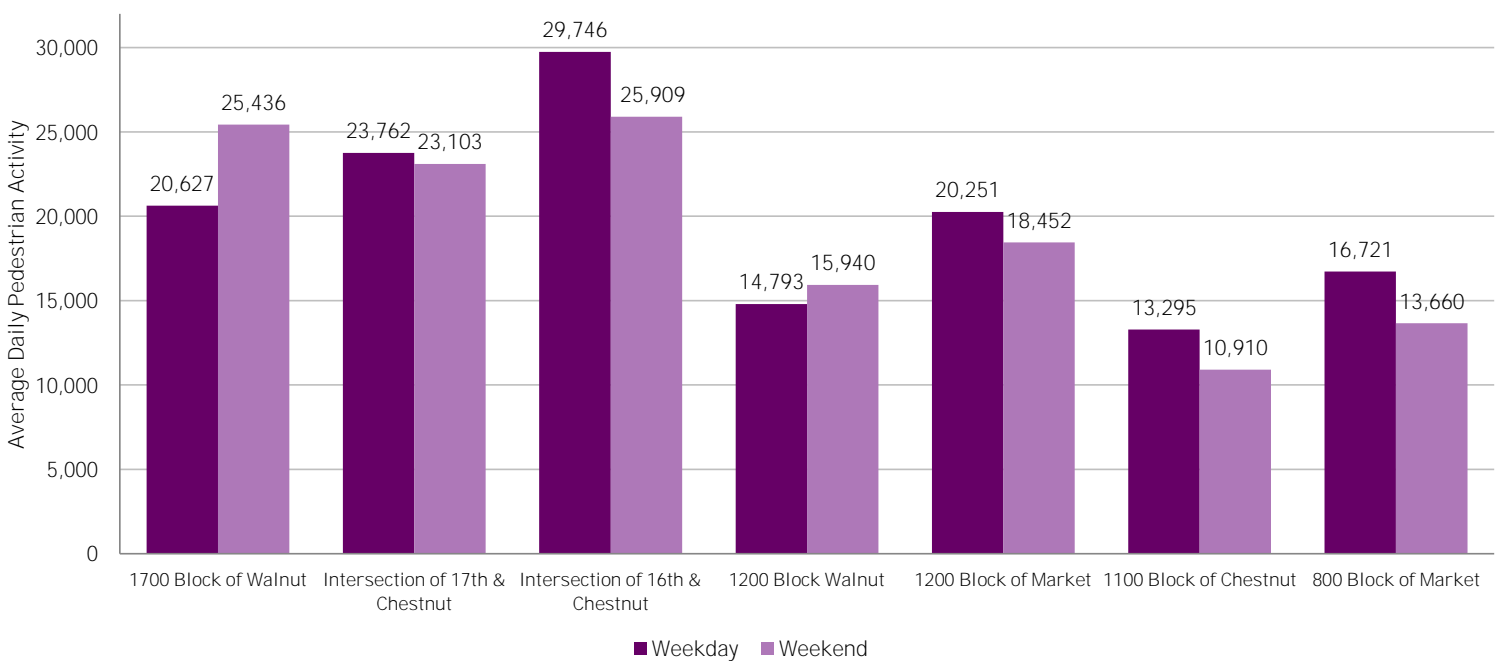

CENTER CITY REPORTS: PEDESTRIAN COUNTS

February 2017

www.PhiladelphiaRetail.com

Average Daily Pedestrian Volume* by Location (Monday - Sunday)

Average Daily Pedestrian Volume* by Weekday/Weekend

*Pedestrian Volume refers to pedestrians traveling in both directions on either side of the street at the indicated locations

Average Hourly Pedestrian Volume* on Weekdays (Monday - Friday)

Average Hourly Pedestrian Volume* on Weekends (Saturday - Sunday)

*Pedestrian Volume refers to pedestrians traveling in both directions on either side of the street at the indicated locations