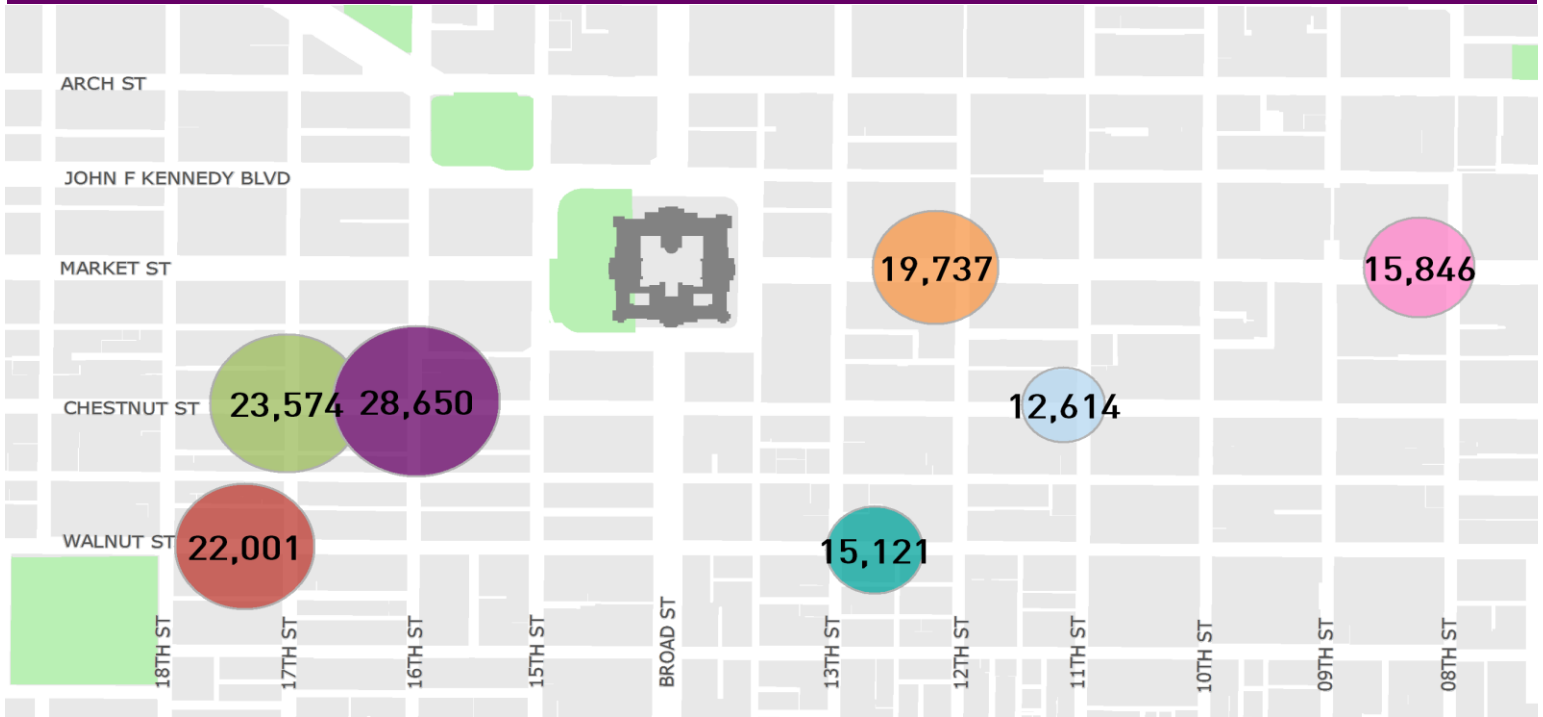

CENTER CITY REPORTS: PEDESTRIAN COUNTS

February 2017

www.PhiladelphiaRetail.com

Average Daily Pedestrian Volume* by Location (Monday - Sunday)

Average Daily Pedestrian Volume* by Weekday/Weekend

*Pedestrian Volume refers to pedestrians traveling in both directions on either side of the street at the indicated locations

Average Hourly Pedestrian Volume* on Weekdays (Monday - Friday)

Average Hourly Pedestrian Volume* on Weekends (Saturday - Sunday)

*Pedestrian Volume refers to pedestrians traveling in both directions on either side of the street at the indicated locations