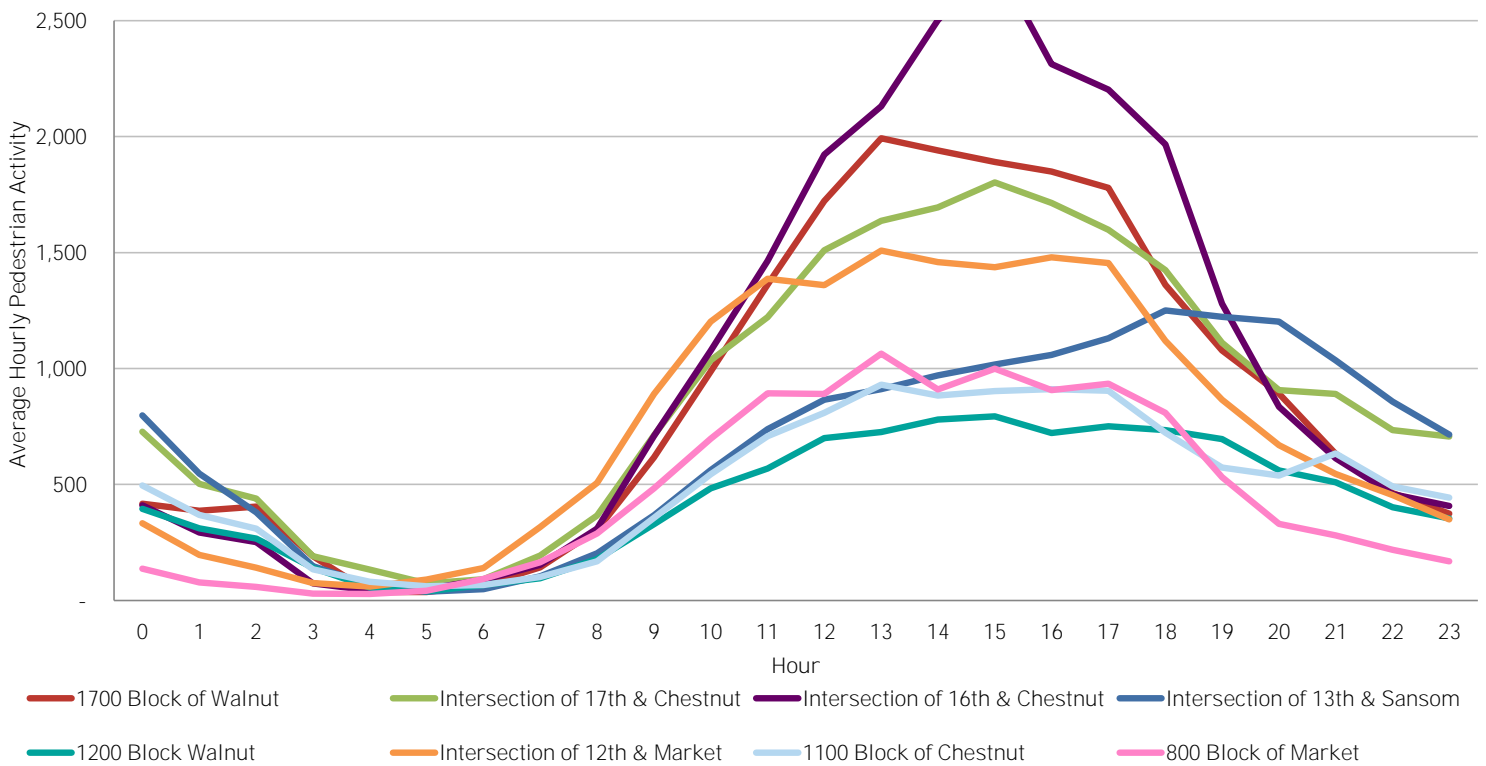

Average Hourly Pedestrian Volume* on Weekends (Saturday - Sunday)

*Pedestrian Volume refers to pedestrians traveling in both directions on either side of the street at the indicated locations

For more information on pedestrian counts contact Casandra Dominguez at cdominguez@centercityphila.org or 215.440.5533