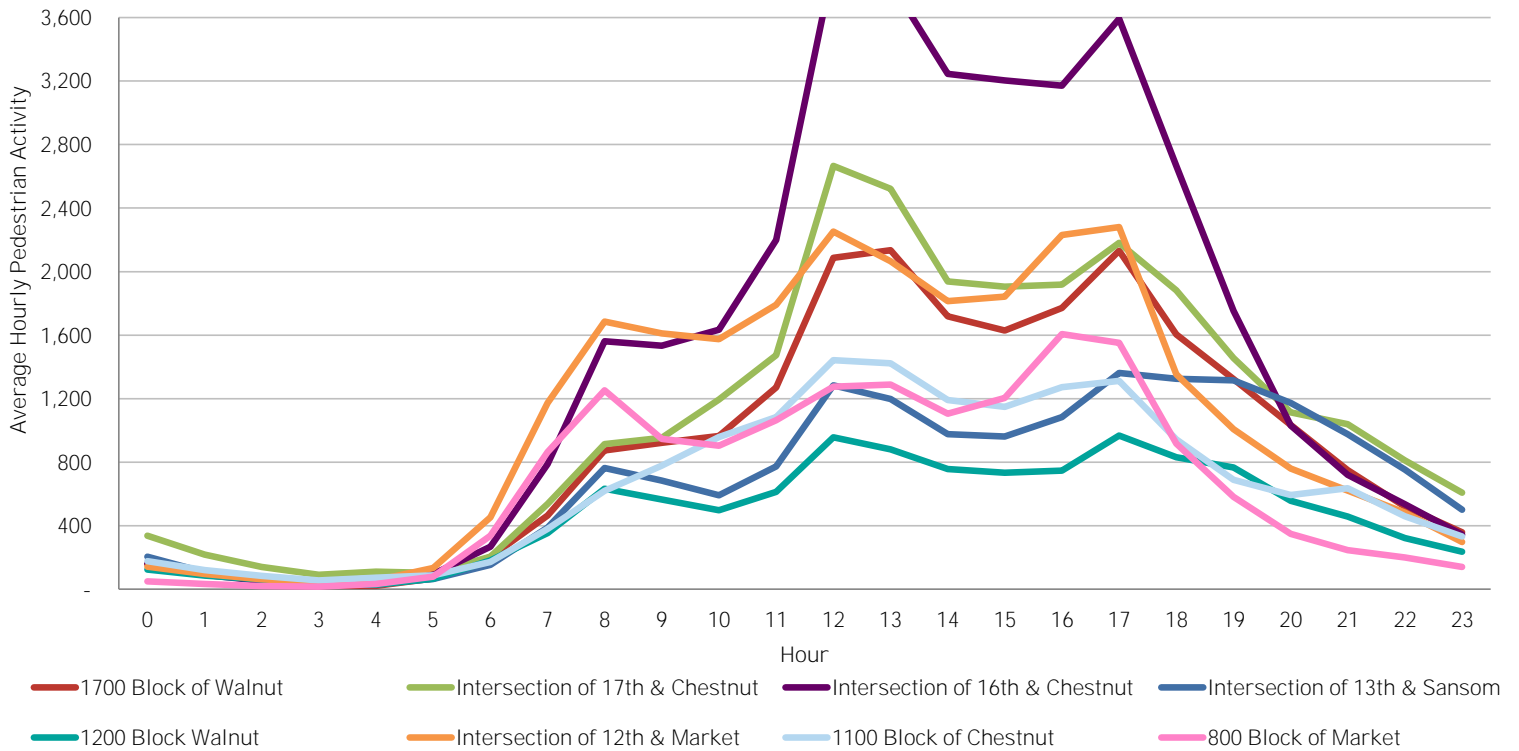

### Average Daily Pedestrian Volume\* by Location (Monday - Sunday)

### Average Daily Pedestrian Volume\* by Weekday/Weekend

\*Pedestrian Volume refers to pedestrians traveling in both directions on either side of the street at the indicated locations

## Average Hourly Pedestrian Volume\* on Weekdays (Monday - Friday)