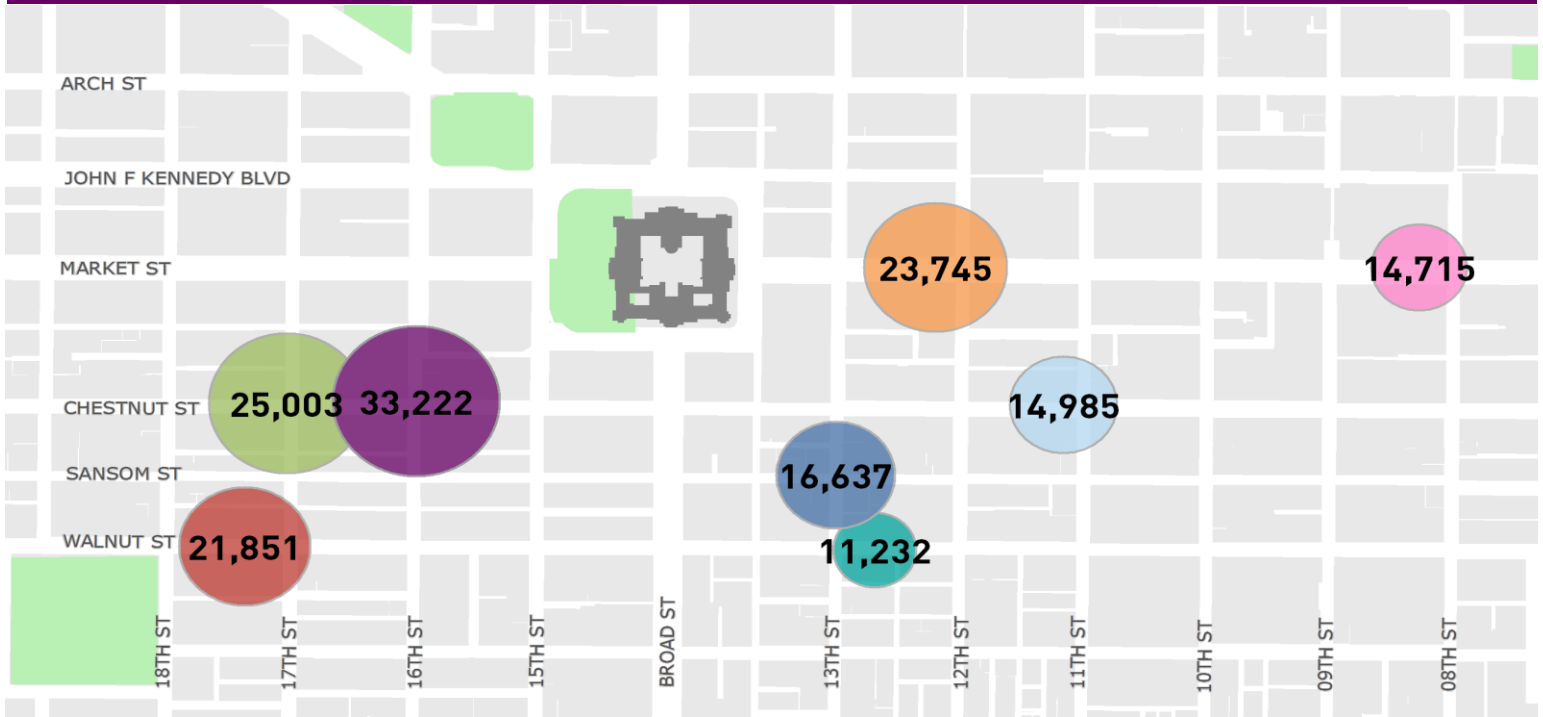

# CENTER CITY REPORTS: PEDESTRIAN COUNTS

June 2017

www.PhiladelphiaRetail.com

### Average Daily Pedestrian Volume\* by Location (Monday - Sunday)

### Average Daily Pedestrian Volume\* by Weekday/Weekend

\*Pedestrian Volume refers to pedestrians traveling in both directions on either side of the street at the indicated locations

## Average Hourly Pedestrian Volume\* on Weekdays (Monday - Friday)