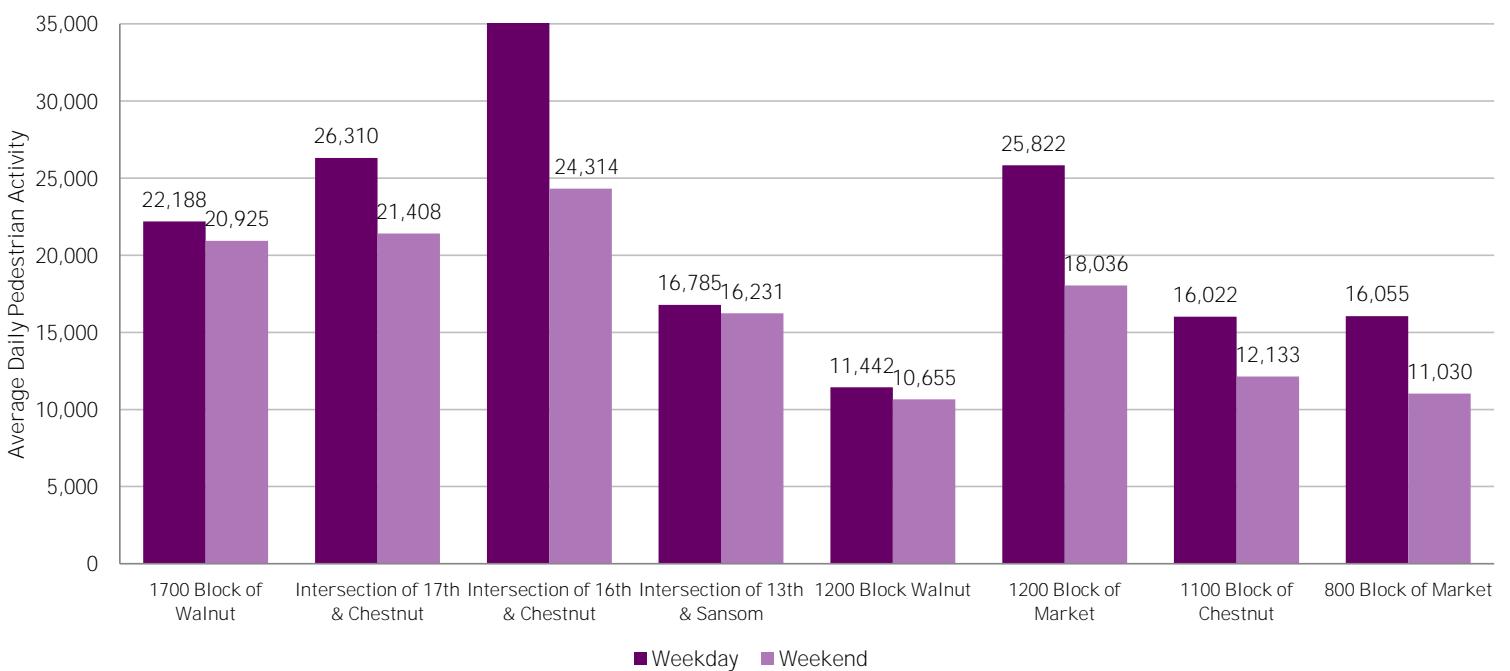

# CENTER CITY REPORTS: PEDESTRIAN COUNTS

June 2017

www.PhiladelphiaRetail.com

### Average Daily Pedestrian Volume\* by Location (Monday - Sunday)

### Average Daily Pedestrian Volume\* by Weekday/Weekend

\*Pedestrian Volume refers to pedestrians traveling in both directions on either side of the street at the indicated locations

## Average Hourly Pedestrian Volume\* on Weekdays (Monday - Friday)