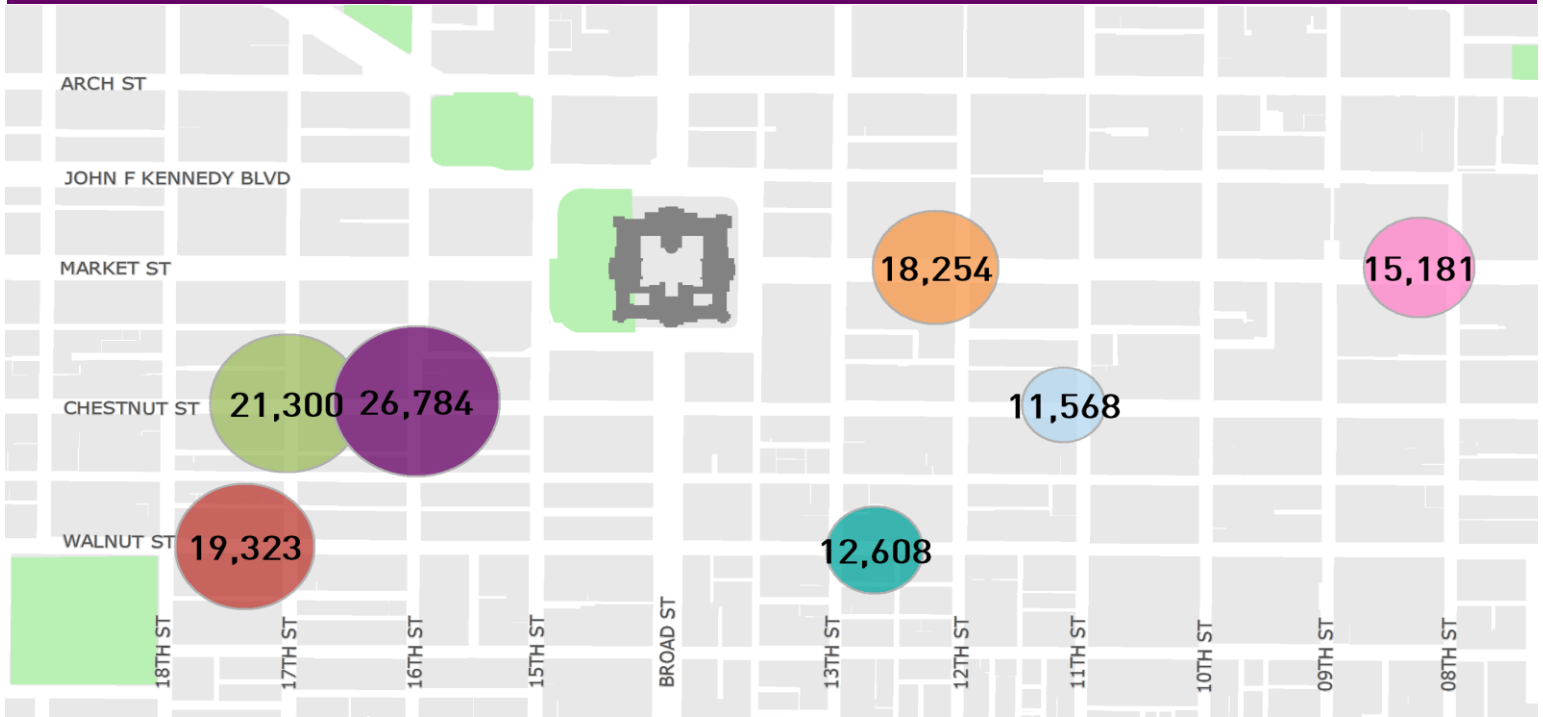

CENTER CITY REPORTS: PEDESTRIAN COUNTS

March 2017

www.PhiladelphiaRetail.com

Average Daily Pedestrian Volume* by Location (Monday - Sunday)

Average Daily Pedestrian Volume* by Weekday/Weekend

*Pedestrian Volume refers to pedestrians traveling in both directions on either side of the street at the indicated locations

Average Hourly Pedestrian Volume* on Weekdays (Monday - Friday)

Average Hourly Pedestrian Volume* on Weekends (Saturday - Sunday)

*Pedestrian Volume refers to pedestrians traveling in both directions on either side of the street at the indicated locations