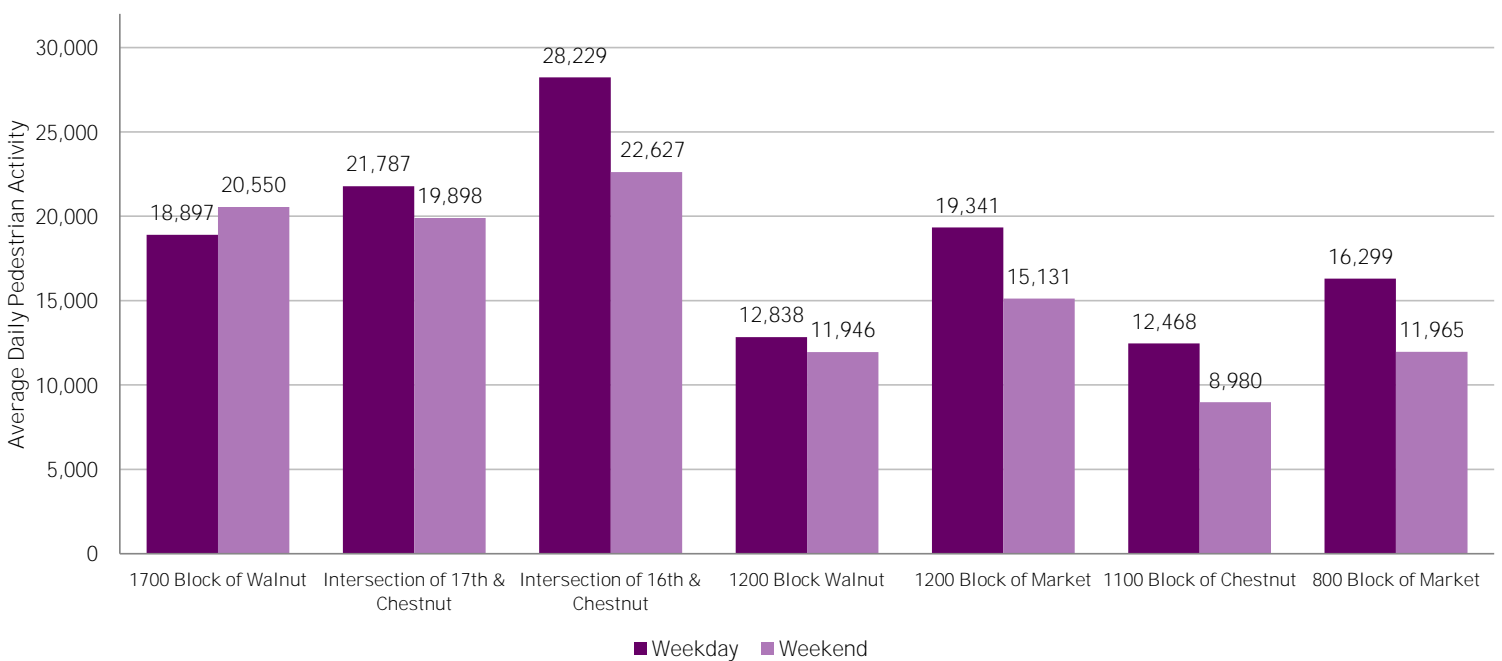

CENTER CITY REPORTS: PEDESTRIAN COUNTS

March 2017

www.PhiladelphiaRetail.com

Average Daily Pedestrian Volume* by Location (Monday - Sunday)

Average Daily Pedestrian Volume* by Weekday/Weekend

*Pedestrian Volume refers to pedestrians traveling in both directions on either side of the street at the indicated locations

Average Hourly Pedestrian Volume* on Weekdays (Monday - Friday)

Average Hourly Pedestrian Volume* on Weekends (Saturday - Sunday)

*Pedestrian Volume refers to pedestrians traveling in both directions on either side of the street at the indicated locations