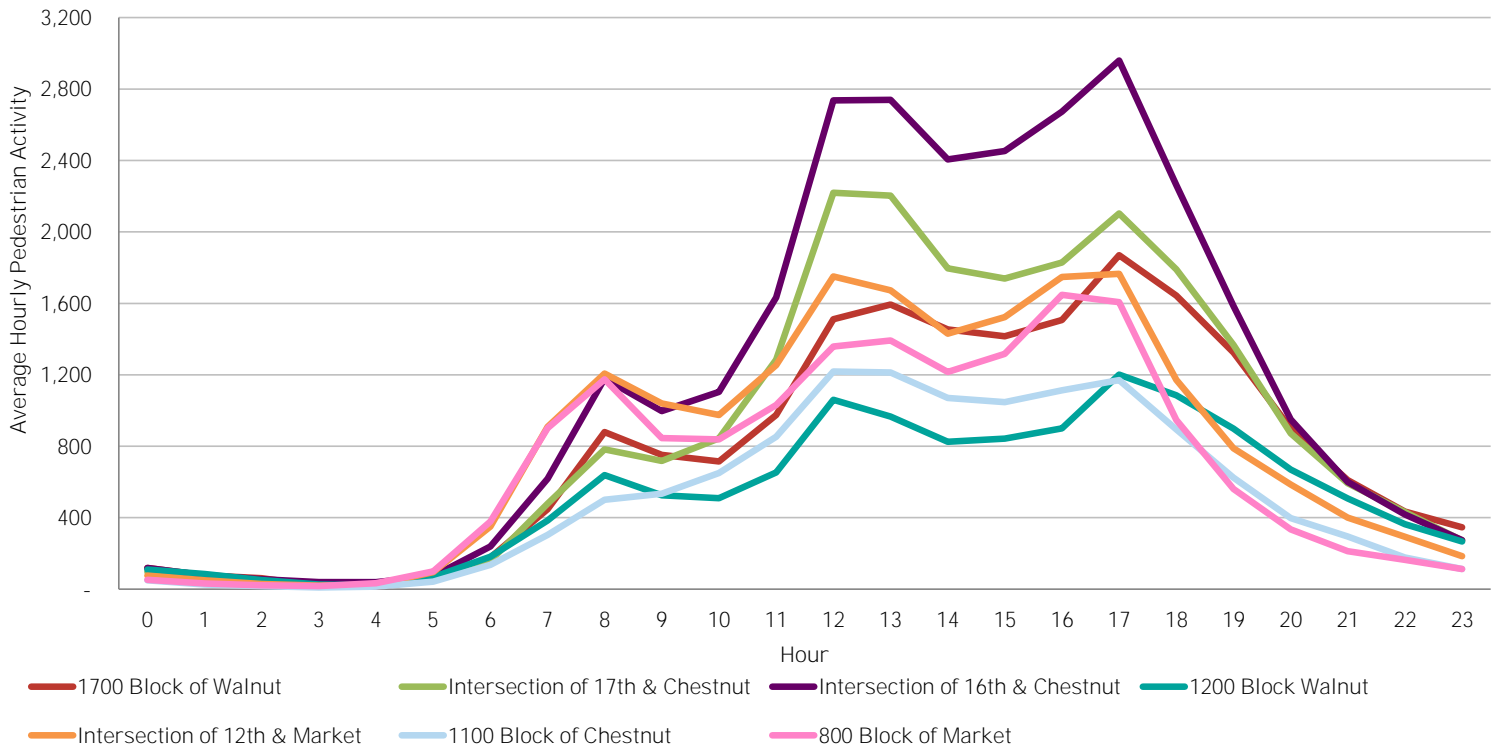

CENTER CITY REPORTS: PEDESTRIAN COUNTS

March 2017

www.PhiladelphiaRetail.com

Average Daily Pedestrian Volume* by Location (Monday - Sunday)

Average Daily Pedestrian Volume* by Weekday/Weekend

*Pedestrian Volume refers to pedestrians traveling in both directions on either side of the street at the indicated locations

Average Hourly Pedestrian Volume* on Weekdays (Monday - Friday)

Average Hourly Pedestrian Volume* on Weekends (Saturday - Sunday)

*Pedestrian Volume refers to pedestrians traveling in both directions on either side of the street at the indicated locations