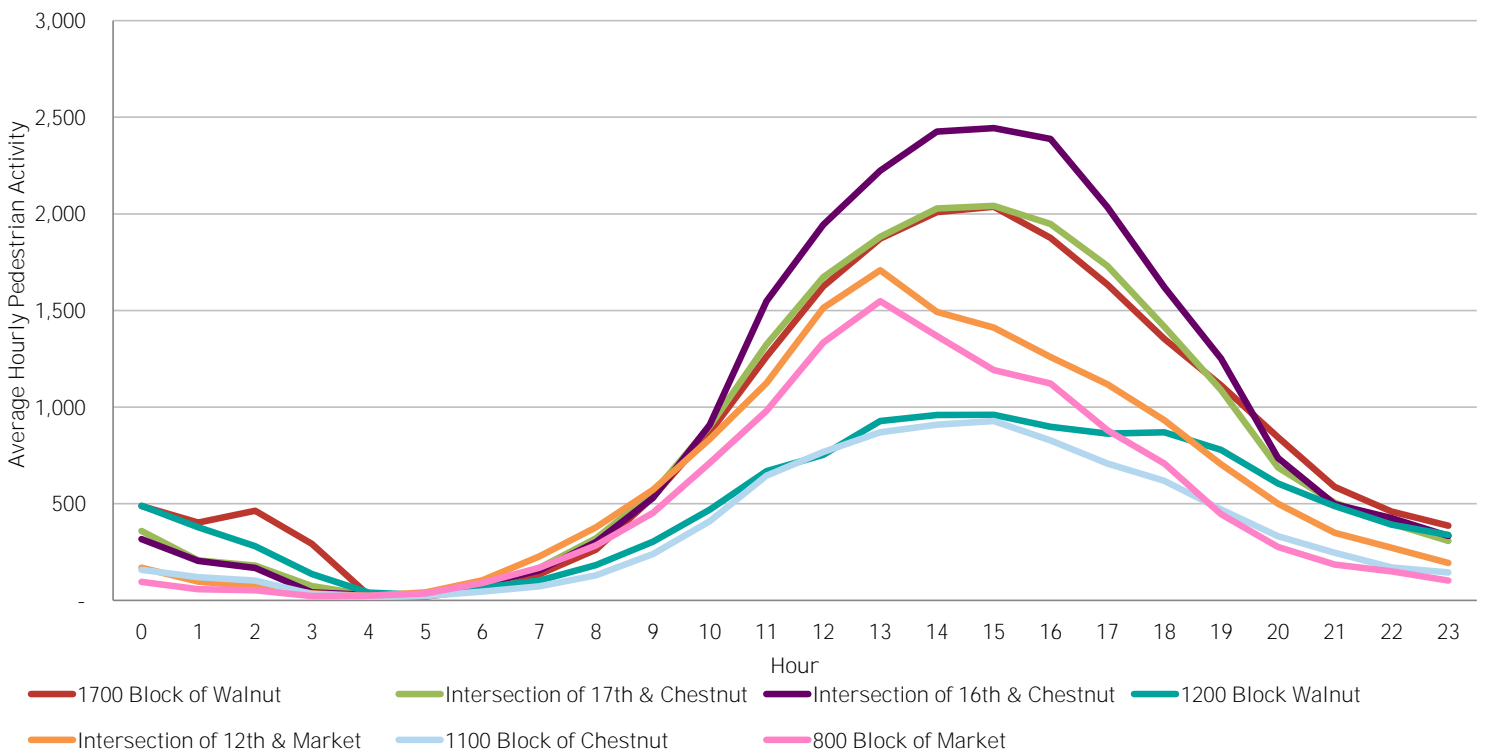

CENTER CITY REPORTS: PEDESTRIAN COUNTS

March 2017

www.PhiladelphiaRetail.com

Average Daily Pedestrian Volume* by Location (Monday - Sunday)

Average Daily Pedestrian Volume* by Weekday/Weekend

*Pedestrian Volume refers to pedestrians traveling in both directions on either side of the street at the indicated locations

Average Hourly Pedestrian Volume* on Weekdays (Monday - Friday)

Average Hourly Pedestrian Volume* on Weekends (Saturday - Sunday)

*Pedestrian Volume refers to pedestrians traveling in both directions on either side of the street at the indicated locations