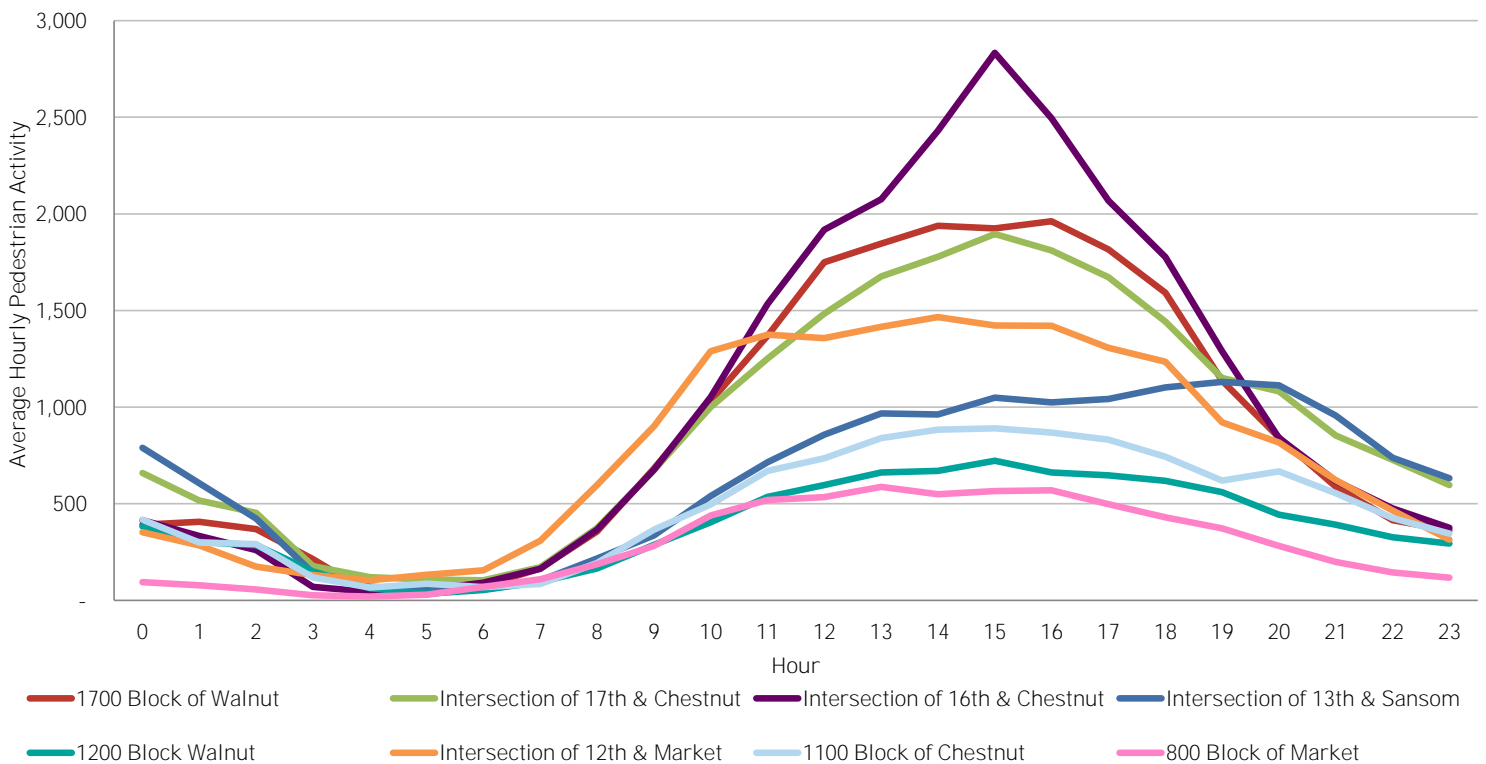

CENTER CITY REPORTS:  
PEDESTRIAN COUNTS

September 2017

www.PhiladelphiaRetail.com

Average Daily Pedestrian Volume\* by Location (Monday - Sunday)

Average Daily Pedestrian Volume\* by Weekday/Weekend

\*Pedestrian Volume refers to pedestrians traveling in both directions on either side of the street at the indicated locations

## Average Hourly Pedestrian Volume\* on Weekdays (Monday - Friday)

## Average Hourly Pedestrian Volume\* on Weekends (Saturday - Sunday)

\*Pedestrian Volume refers to pedestrians traveling in both directions on either side of the street at the indicated locations

For more information on pedestrian counts contact Casandra Dominguez at [cdominguez@centercityphila.org](mailto:cdominguez@centercityphila.org) or 215.440.5533