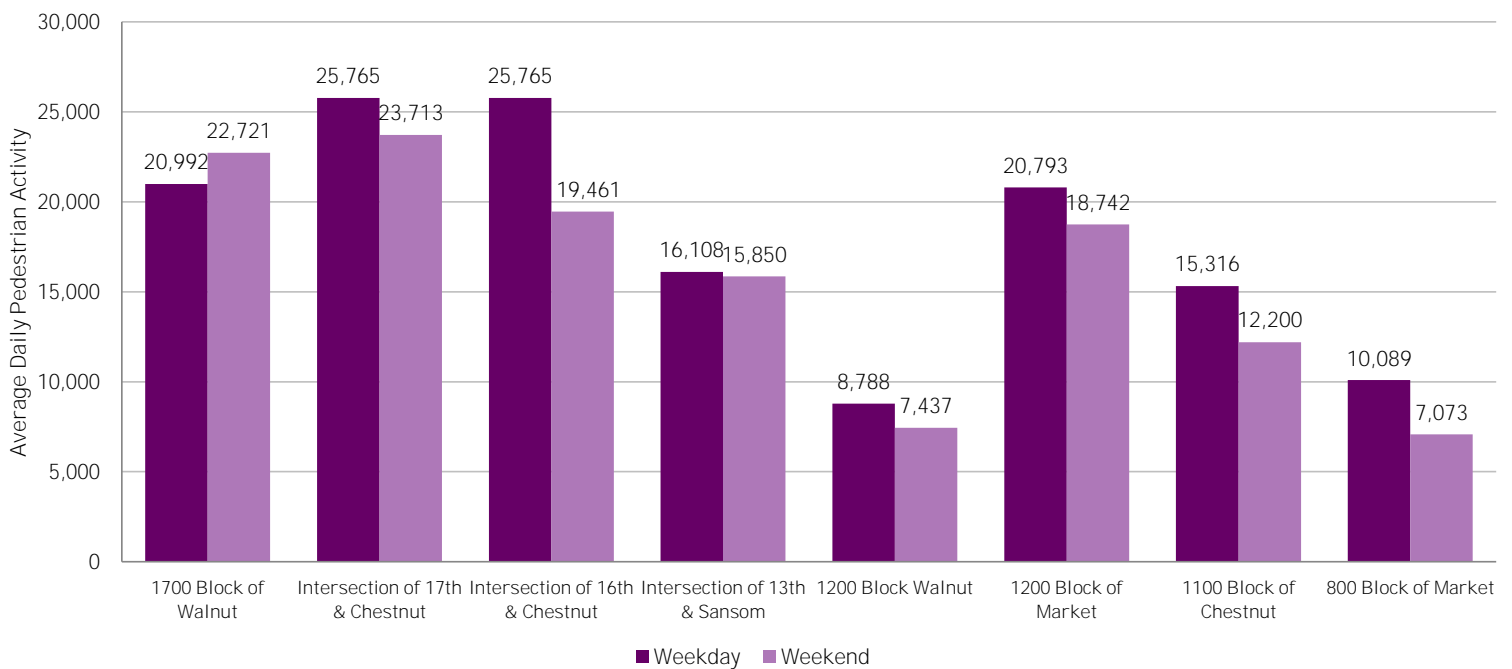

CENTER CITY REPORTS:  
PEDESTRIAN COUNTS

September 2017

www.PhiladelphiaRetail.com

Average Daily Pedestrian Volume\* by Location (Monday - Sunday)

Average Daily Pedestrian Volume\* by Weekday/Weekend

\*Pedestrian Volume refers to pedestrians traveling in both directions on either side of the street at the indicated locations

## Average Hourly Pedestrian Volume\* on Weekdays (Monday - Friday)