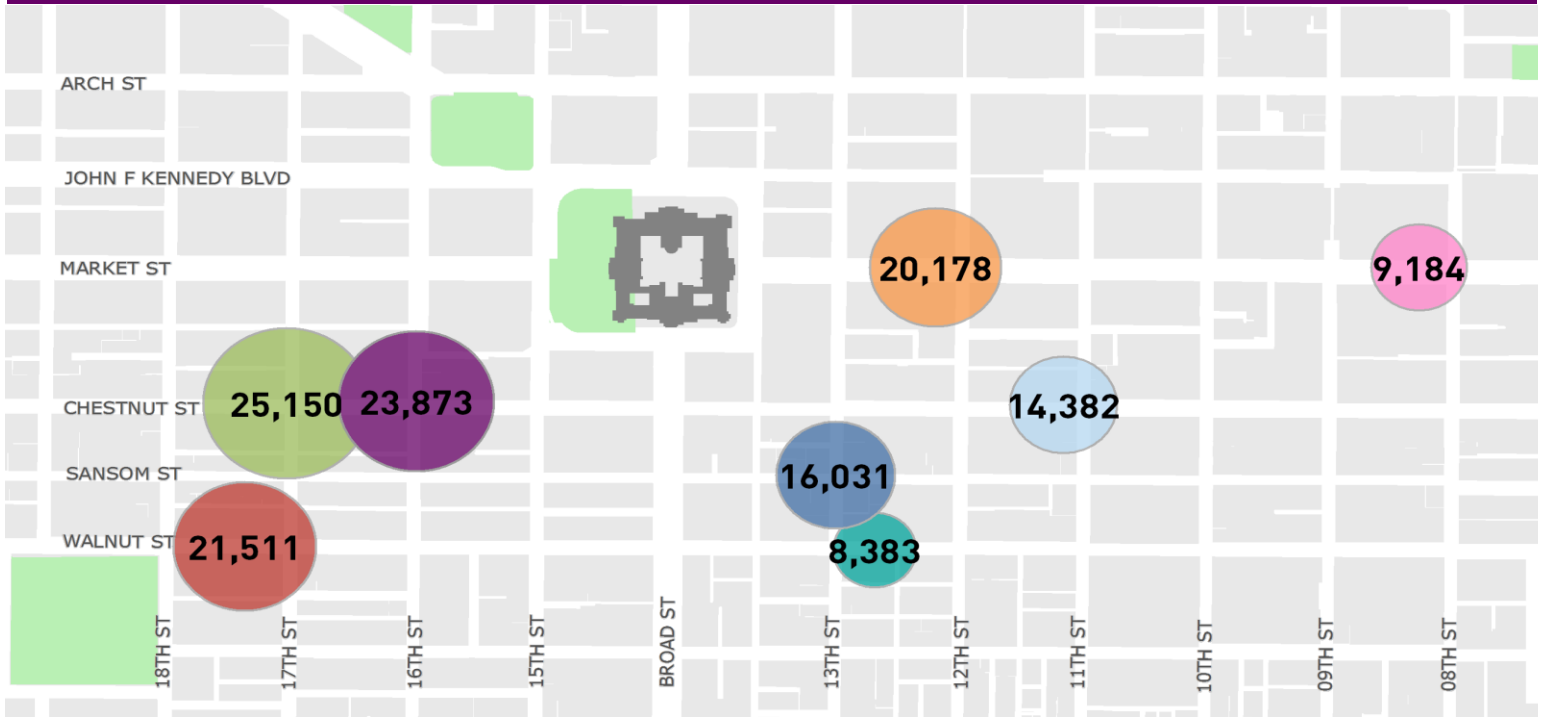

CENTER CITY REPORTS:  
PEDESTRIAN COUNTS

September 2017

www.PhiladelphiaRetail.com

Average Daily Pedestrian Volume\* by Location (Monday - Sunday)

Average Daily Pedestrian Volume\* by Weekday/Weekend

\*Pedestrian Volume refers to pedestrians traveling in both directions on either side of the street at the indicated locations

## Average Hourly Pedestrian Volume\* on Weekdays (Monday - Friday)

## Average Hourly Pedestrian Volume\* on Weekends (Saturday - Sunday)

\*Pedestrian Volume refers to pedestrians traveling in both directions on either side of the street at the indicated locations

For more information on pedestrian counts contact Casandra Dominguez at [cdominguez@centercityphila.org](mailto:cdominguez@centercityphila.org) or 215.440.5533