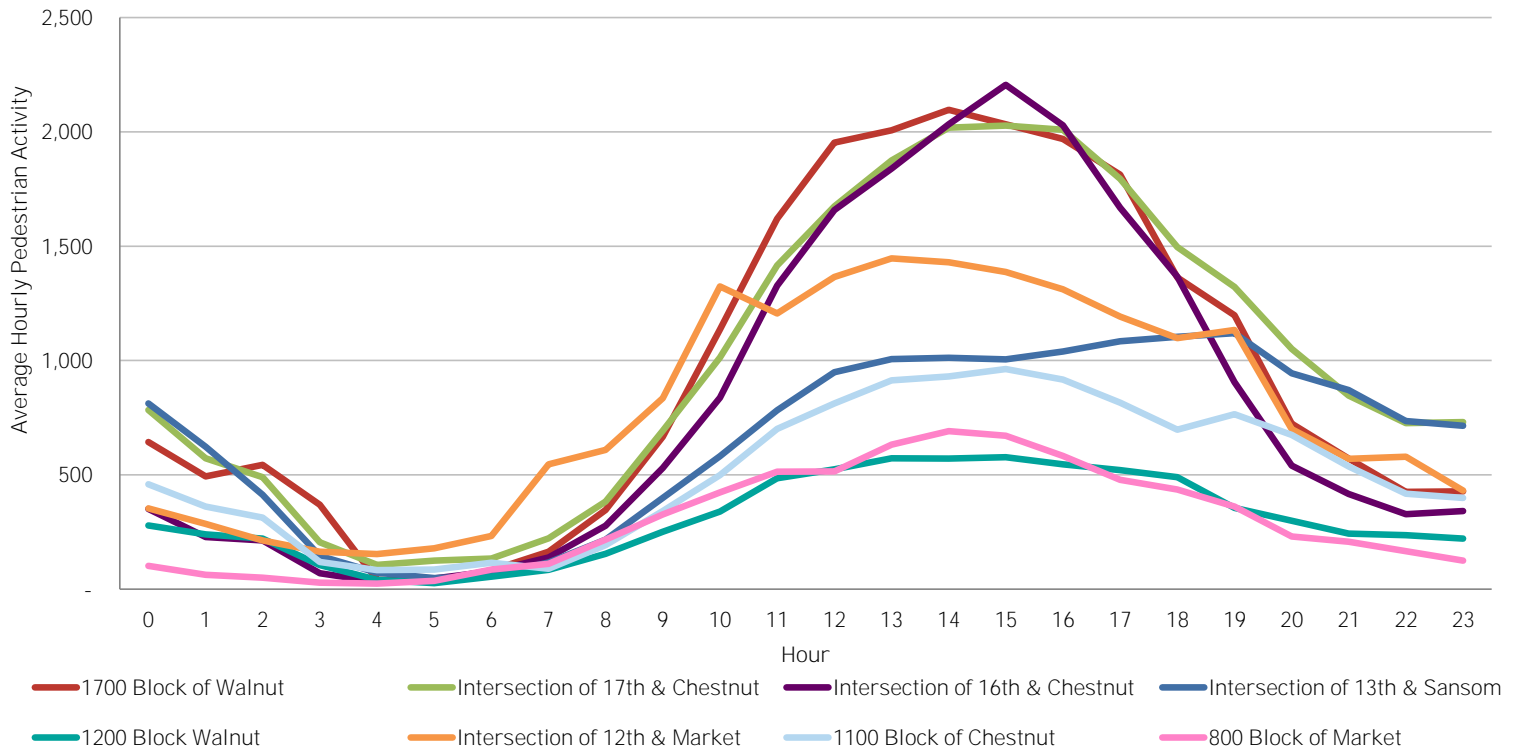

CENTER CITY REPORTS:  
PEDESTRIAN COUNTS

September 2017

www.PhiladelphiaRetail.com

Average Daily Pedestrian Volume\* by Location (Monday - Sunday)

Average Daily Pedestrian Volume\* by Weekday/Weekend

\*Pedestrian Volume refers to pedestrians traveling in both directions on either side of the street at the indicated locations

## Average Hourly Pedestrian Volume\* on Weekdays (Monday - Friday)

## Average Hourly Pedestrian Volume\* on Weekends (Saturday - Sunday)

\*Pedestrian Volume refers to pedestrians traveling in both directions on either side of the street at the indicated locations

For more information on pedestrian counts contact Casandra Dominguez at [cdominguez@centercityphila.org](mailto:cdominguez@centercityphila.org) or 215.440.5533