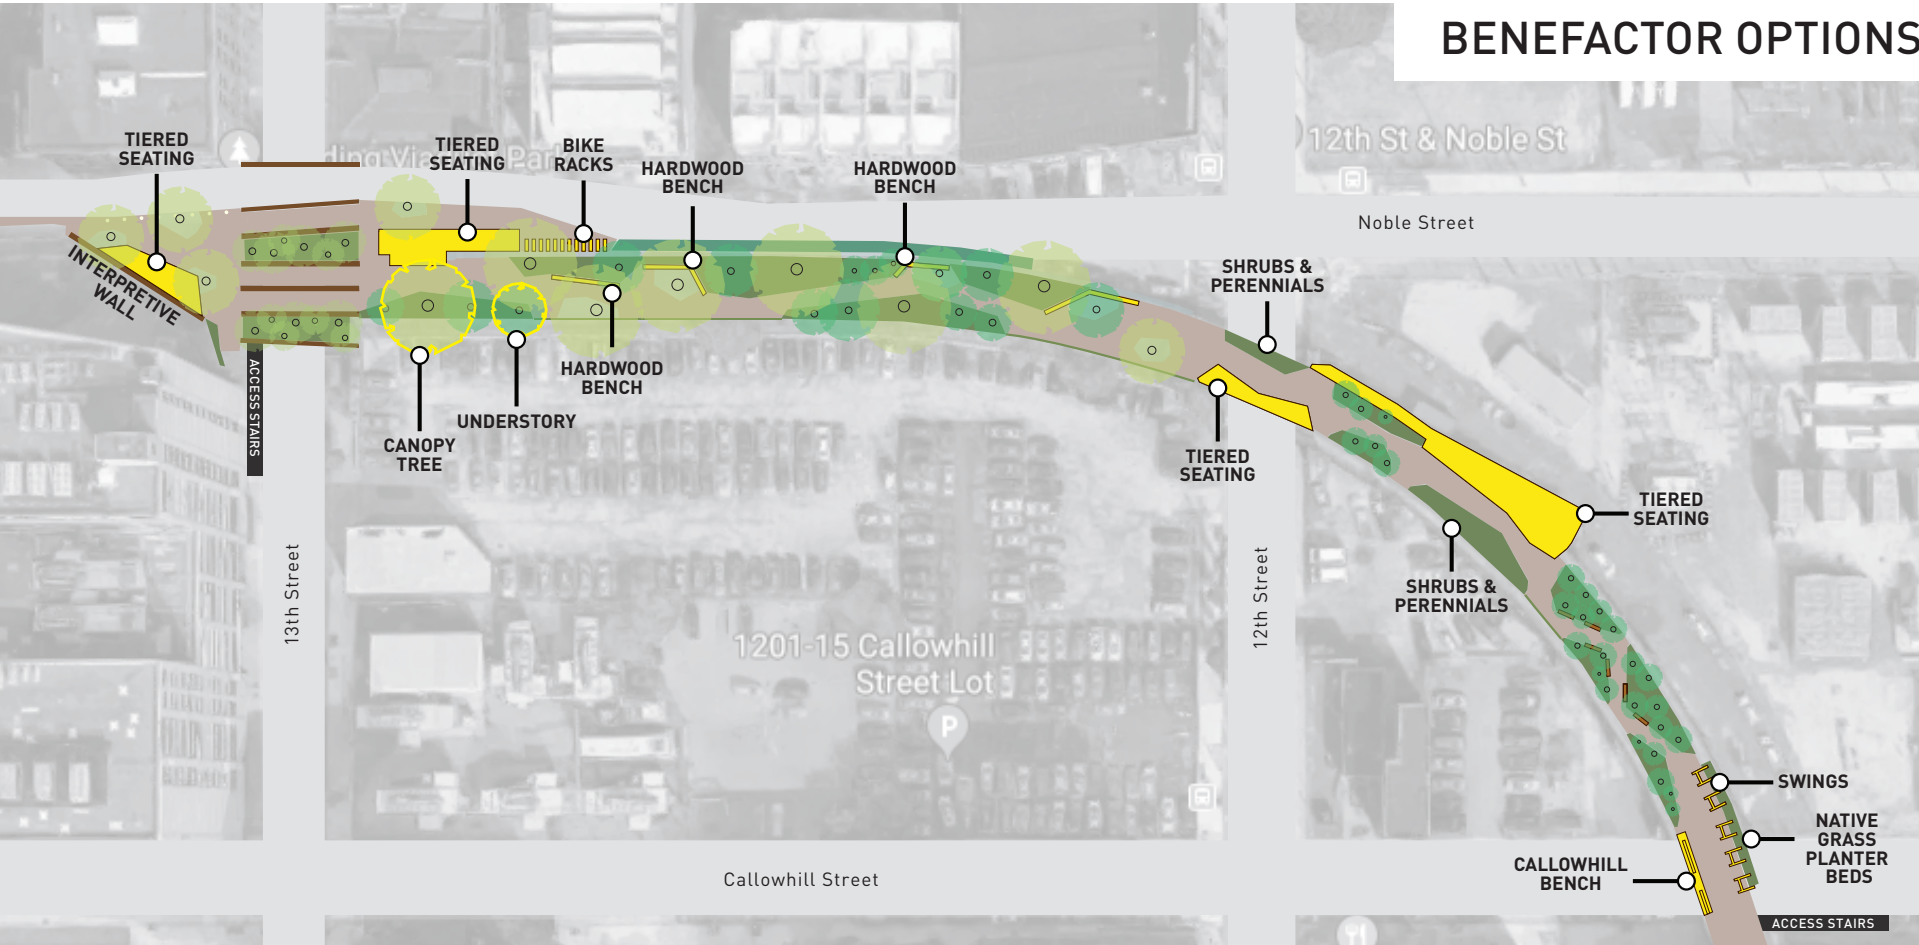

BENEFACTOR OPTIONS

SEATING & FIXTURES (with engraved plaque)

ENTRANCE STAIRS	INTERPRETIVE WALL	TIERED SEATING	SWINGS
$100,000 each <i>2 available</i>	$50,000 <i>1 available</i>	$50,000 EACH <i>4 available</i>	$25,000 EACH <i>3 available</i>
HARDWOOD BENCH	CALLOWHILL BENCH	FLAT BENCH	
$10,000 EACH <i>1 available</i>	$5,000 EACH <i>2 available</i>	SOLD OUT	

LANDSCAPE & BIKE RACKS

NATIVE GRASS PLANTER BEDS	UNDERSTORY TREES	
$8,000 EACH	$2,500 EACH	
CANOPY TREES	BIKE RACKS	SHRUBS & PERENNIALS
$5,000 EACH	$1,000 <i>12 available</i>	$100-$500 EACH* <i>*Cost depends on species selected</i>