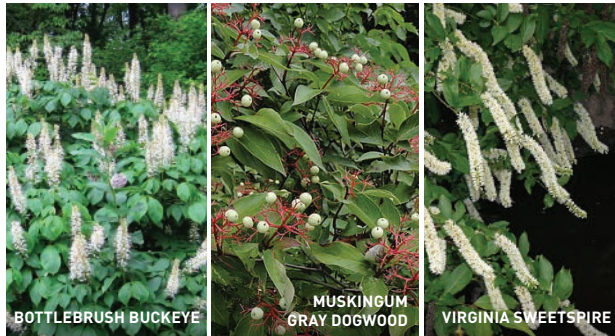

Each donor will receive:

- Benefactor Program certificate
- Beautiful 5x7 print

SHRUBS
\$500 each

Inspired by the wildflowers and other native plants already growing on site, nearly 1,000 shrubs and perennials will be planted along the quarter-mile stretch of park, creating a bold effect with their showy and fragrant flowers and spectacular textures. Varieties include: Bottlebrush Buckeye, Virginia Sweetspire, Muskingum Gray Dogwood, Chokeberry and more.