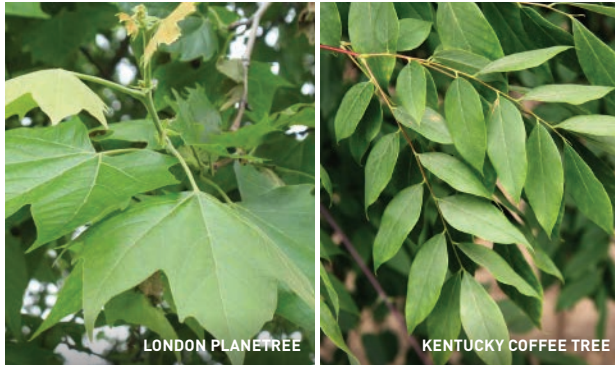

CANOPY TREES
$5,000 each

Over a dozen stately and strikingly bold canopy trees that are long-living and particularly tolerant of urban conditions will add shade and comfort to the park. Species include London Planetrees and Kentucky Coffee.

Each donor will receive:

- Benefactor Program certificate
- Beautiful 8x10 print