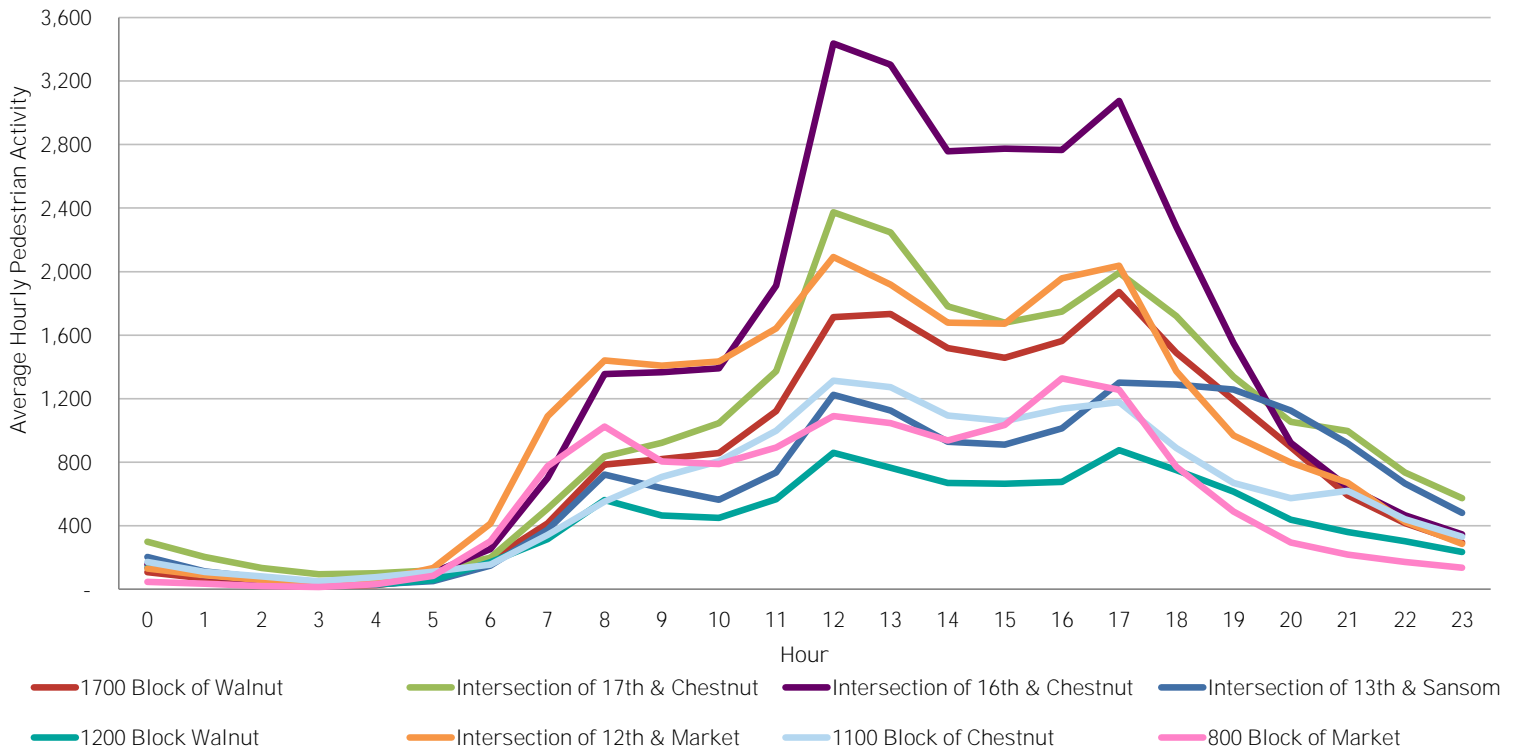

Average Hourly Pedestrian Volume* on Weekdays (Monday - Friday)