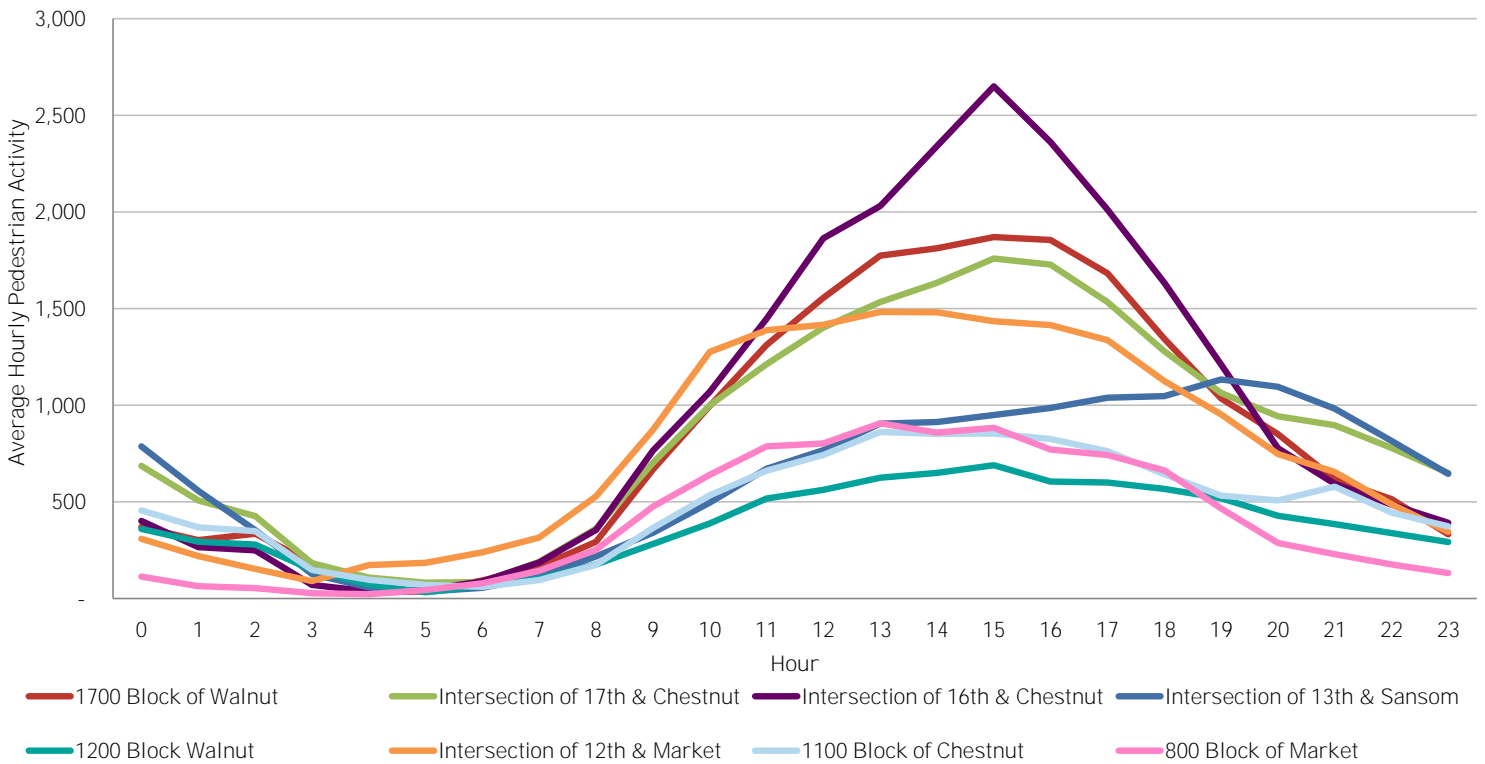

Average Hourly Pedestrian Volume* on Weekends (Saturday - Sunday)

*Pedestrian Volume refers to pedestrians traveling in both directions on either side of the street at the indicated locations

For more information on pedestrian counts contact Casandra Dominguez at cdominguez@centercityphila.org or 215.440.5533