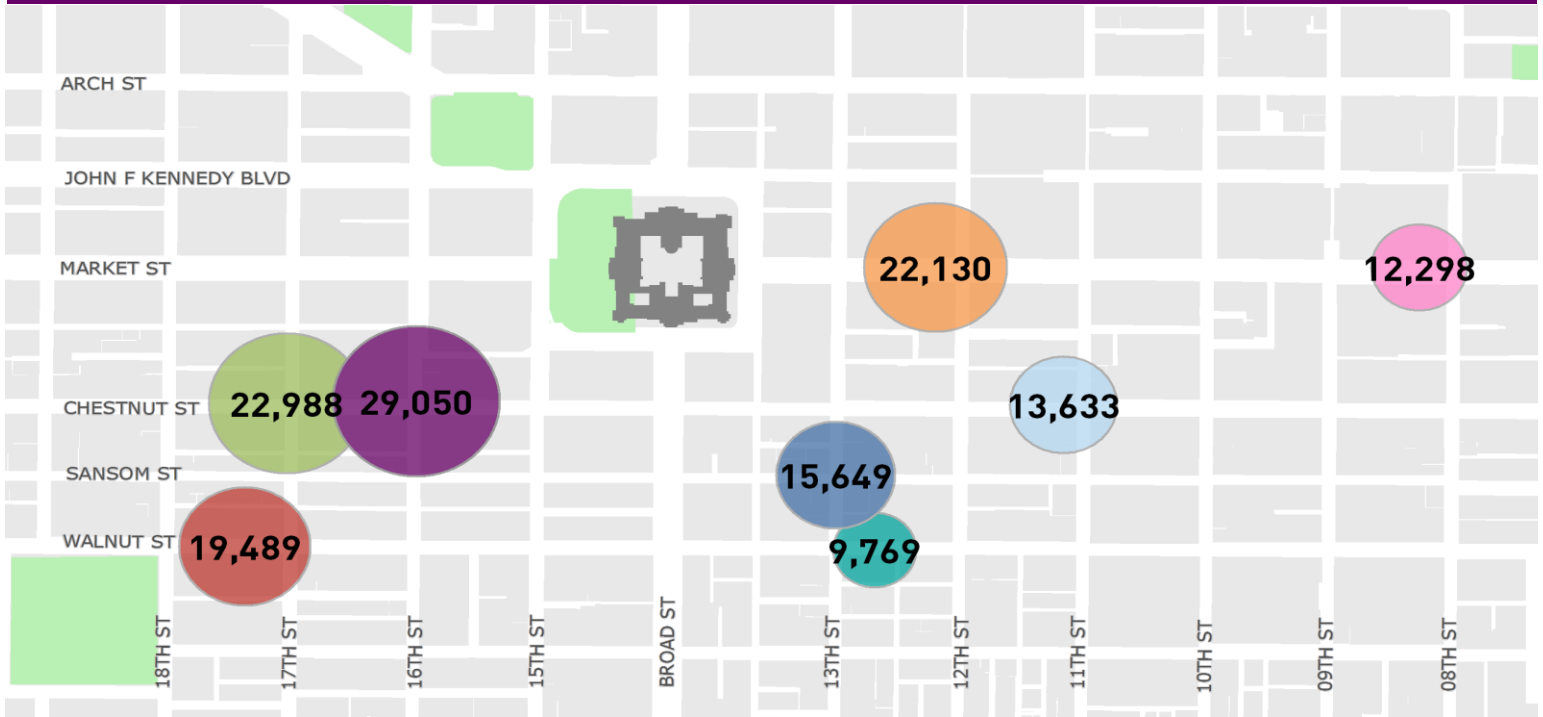

# CENTER CITY REPORTS: PEDESTRIAN COUNTS

July 2017

www.PhiladelphiaRetail.com

### Average Daily Pedestrian Volume\* by Location (Monday - Sunday)

### Average Daily Pedestrian Volume\* by Weekday/Weekend

\*Pedestrian Volume refers to pedestrians traveling in both directions on either side of the street at the indicated locations

## Average Hourly Pedestrian Volume\* on Weekdays (Monday - Friday)