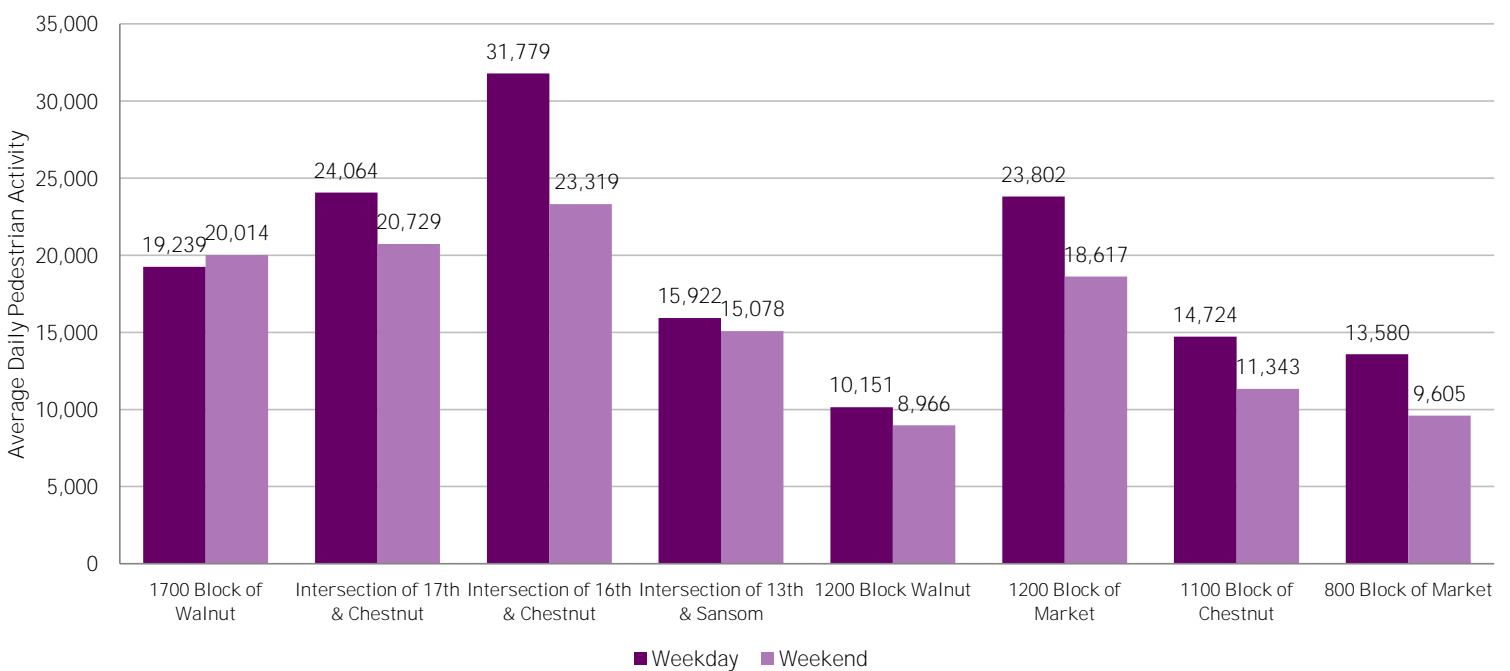

# CENTER CITY REPORTS: PEDESTRIAN COUNTS

July 2017

www.PhiladelphiaRetail.com

### Average Daily Pedestrian Volume\* by Location (Monday - Sunday)

### Average Daily Pedestrian Volume\* by Weekday/Weekend

\*Pedestrian Volume refers to pedestrians traveling in both directions on either side of the street at the indicated locations

## Average Hourly Pedestrian Volume\* on Weekdays (Monday - Friday)