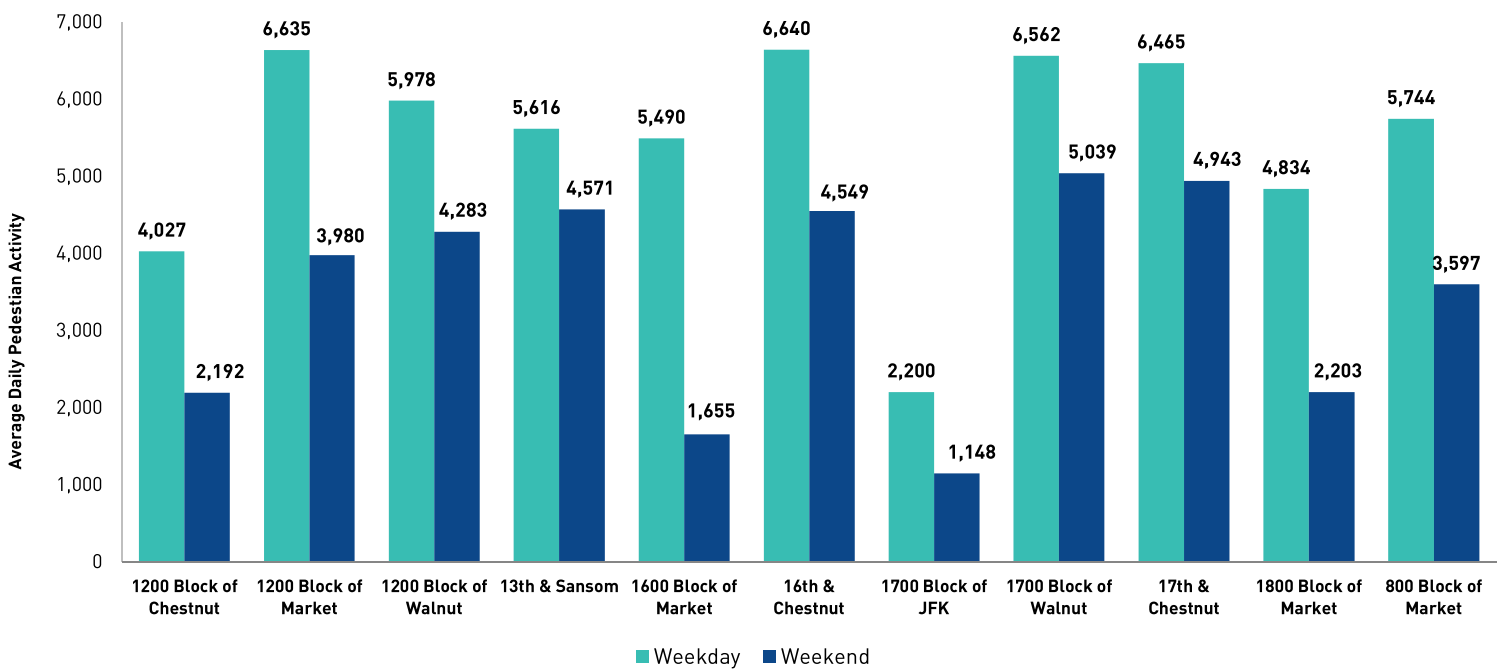

## Average Daily Pedestrian Volume\* by Location (Monday - Sunday)

## Average Daily Pedestrian Volume\* by Weekday/Weekend

\*Pedestrian Volume refers to pedestrians traveling in both directions on either side of the street at the indicated locations