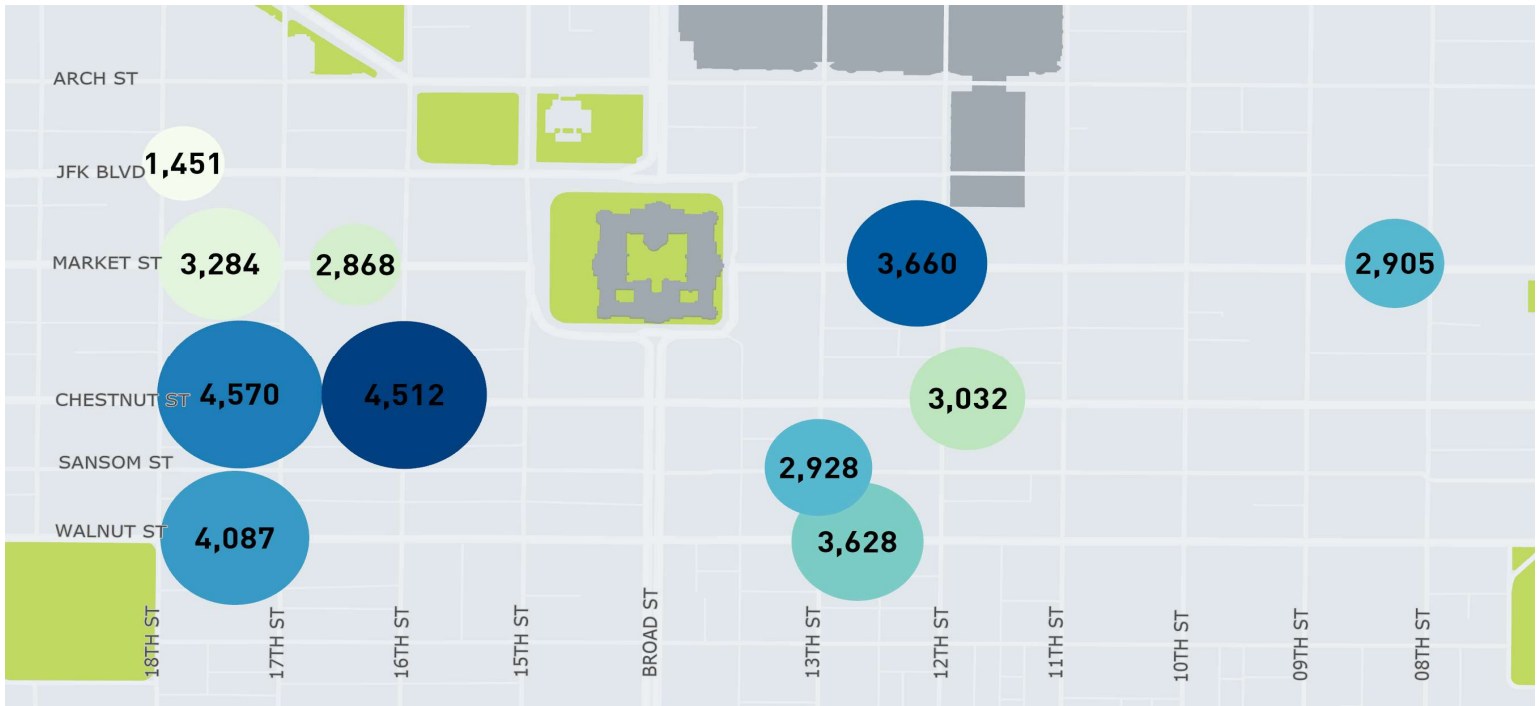

CENTER CITY REPORTS:

# PEDESTRIAN COUNTS

May 2020

www.PhiladelphiaRetail.com

## Average Daily Pedestrian Volume\* by Location (Monday - Sunday)

## Average Daily Pedestrian Volume\* by Weekday/Weekend

\*Pedestrian Volume refers to pedestrians traveling in both directions on either side of the street at the indicated locations