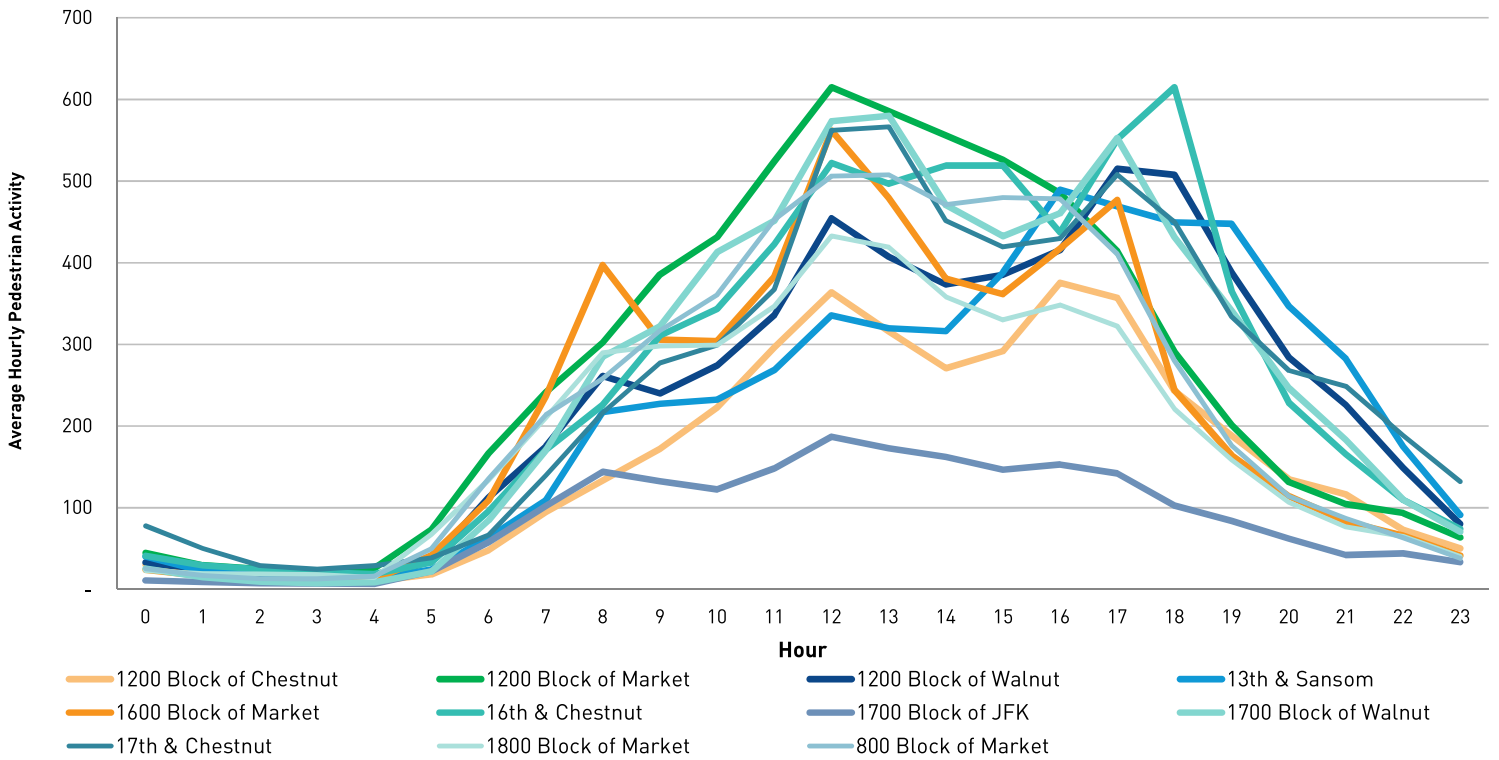

Average Hourly Pedestrian Volume* on Weekdays (Monday - Friday)

Average Hourly Pedestrian Volume* on Weekends (Saturday - Sunday)