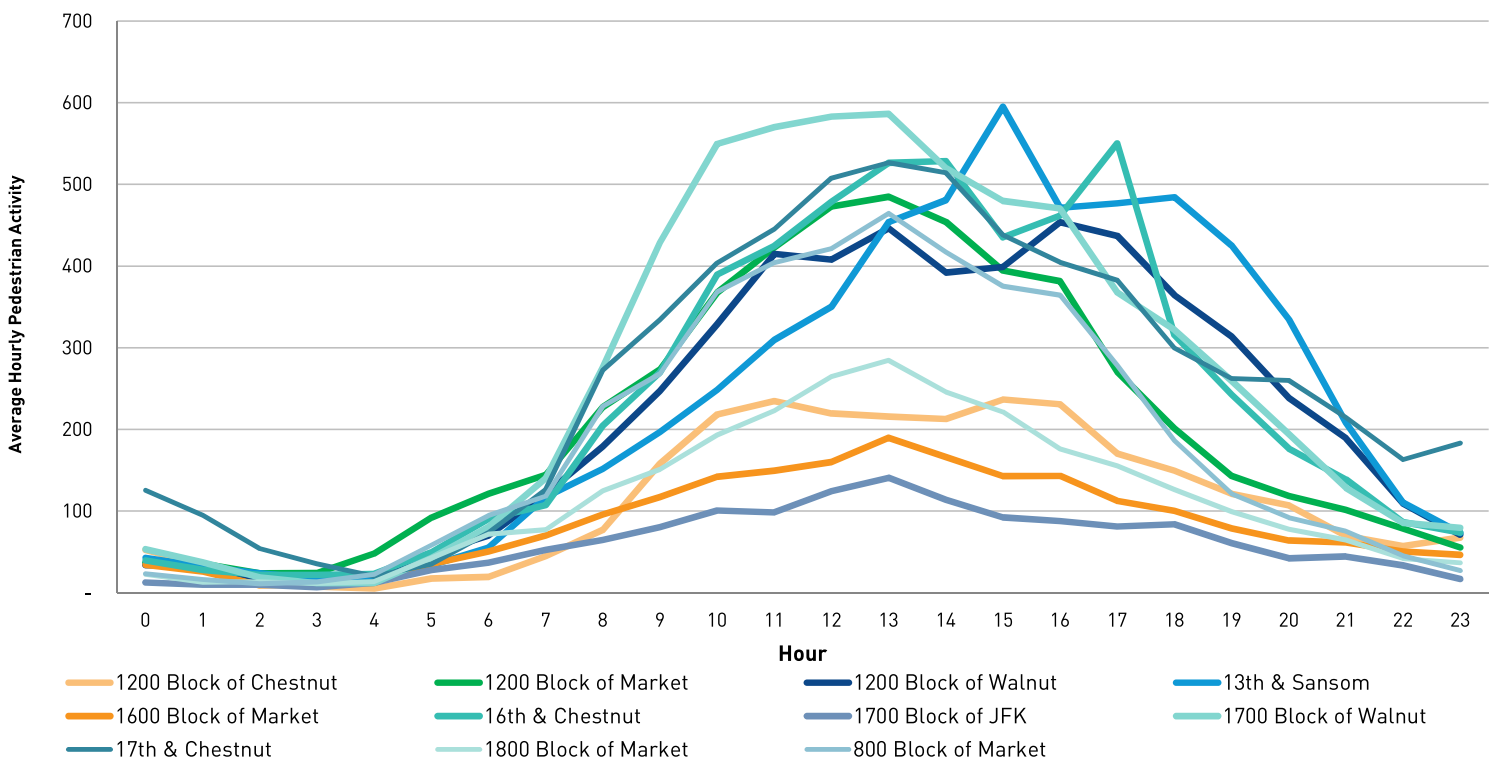

*Pedestrian Volume refers to pedestrians traveling in both directions on either side of the street at the indicated locations

For more information on pedestrian counts contact Lauren Smith at lsmith@centercityphila.org