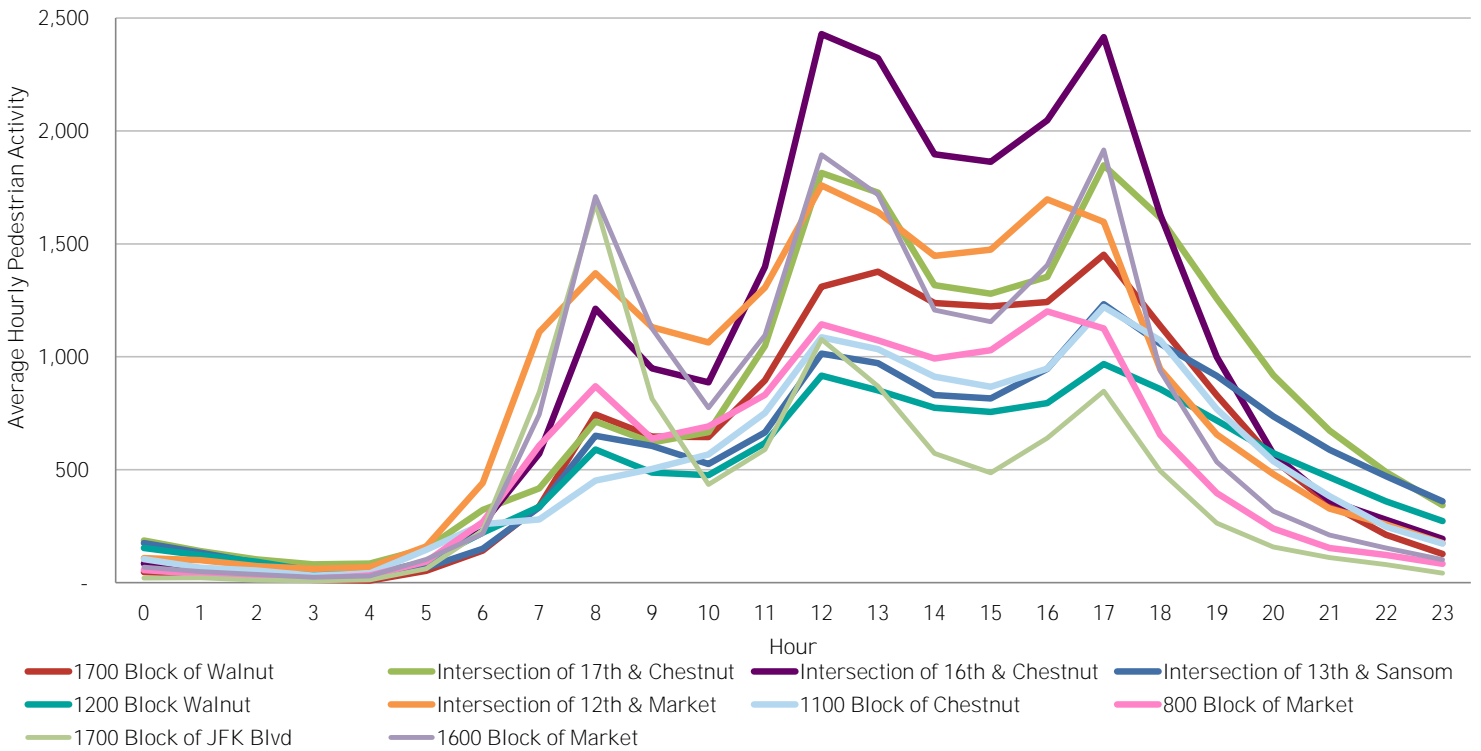

CENTER CITY REPORTS:
PEDESTRIAN COUNTS

January 2019

www.PhiladelphiaRetail.com

Average Daily Pedestrian Volume* by Location (Monday - Sunday)

Average Daily Pedestrian Volume* by Weekday/Weekend

*Pedestrian Volume refers to pedestrians traveling in both directions on either side of the street at the indicated locations

Average Hourly Pedestrian Volume* on Weekdays (Monday - Friday)

Average Hourly Pedestrian Volume* on Weekends (Saturday - Sunday)

*Pedestrian Volume refers to pedestrians traveling in both directions on either side of the street at the indicated locations