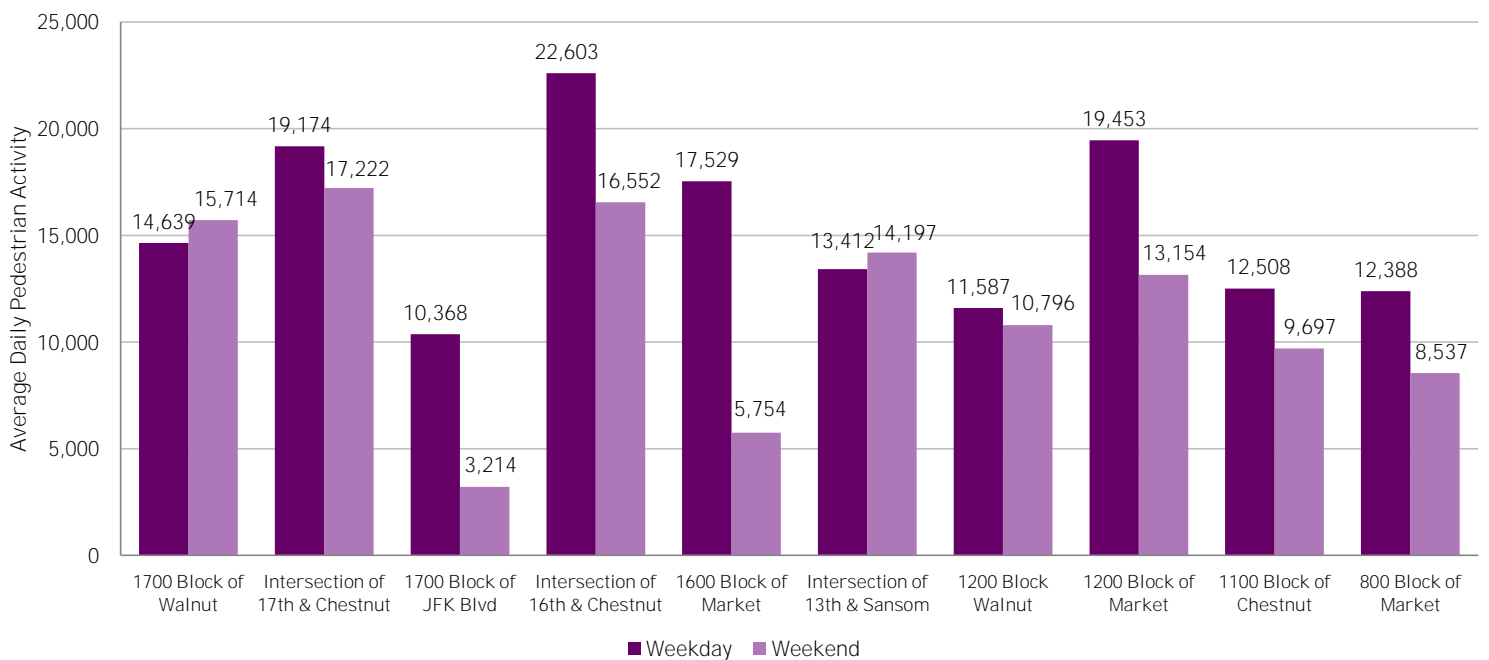

CENTER CITY REPORTS:
PEDESTRIAN COUNTS

January 2019

www.PhiladelphiaRetail.com

Average Daily Pedestrian Volume* by Location (Monday - Sunday)

Average Daily Pedestrian Volume* by Weekday/Weekend

*Pedestrian Volume refers to pedestrians traveling in both directions on either side of the street at the indicated locations

Average Hourly Pedestrian Volume* on Weekdays (Monday - Friday)

Average Hourly Pedestrian Volume* on Weekends (Saturday - Sunday)

*Pedestrian Volume refers to pedestrians traveling in both directions on either side of the street at the indicated locations