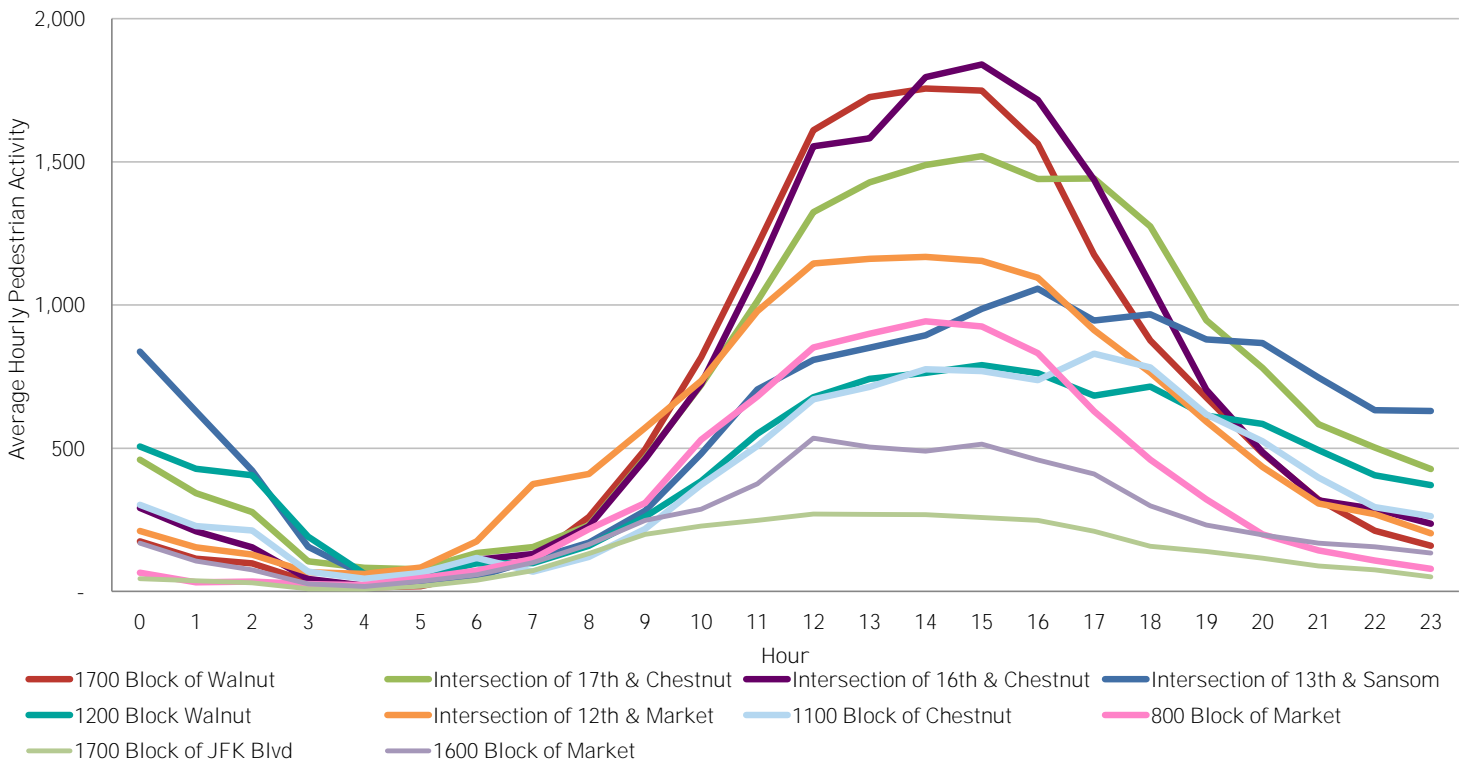

CENTER CITY REPORTS:
PEDESTRIAN COUNTS

January 2019

www.PhiladelphiaRetail.com

Average Daily Pedestrian Volume* by Location (Monday - Sunday)

Average Daily Pedestrian Volume* by Weekday/Weekend

*Pedestrian Volume refers to pedestrians traveling in both directions on either side of the street at the indicated locations

Average Hourly Pedestrian Volume* on Weekdays (Monday - Friday)

Average Hourly Pedestrian Volume* on Weekends (Saturday - Sunday)

*Pedestrian Volume refers to pedestrians traveling in both directions on either side of the street at the indicated locations