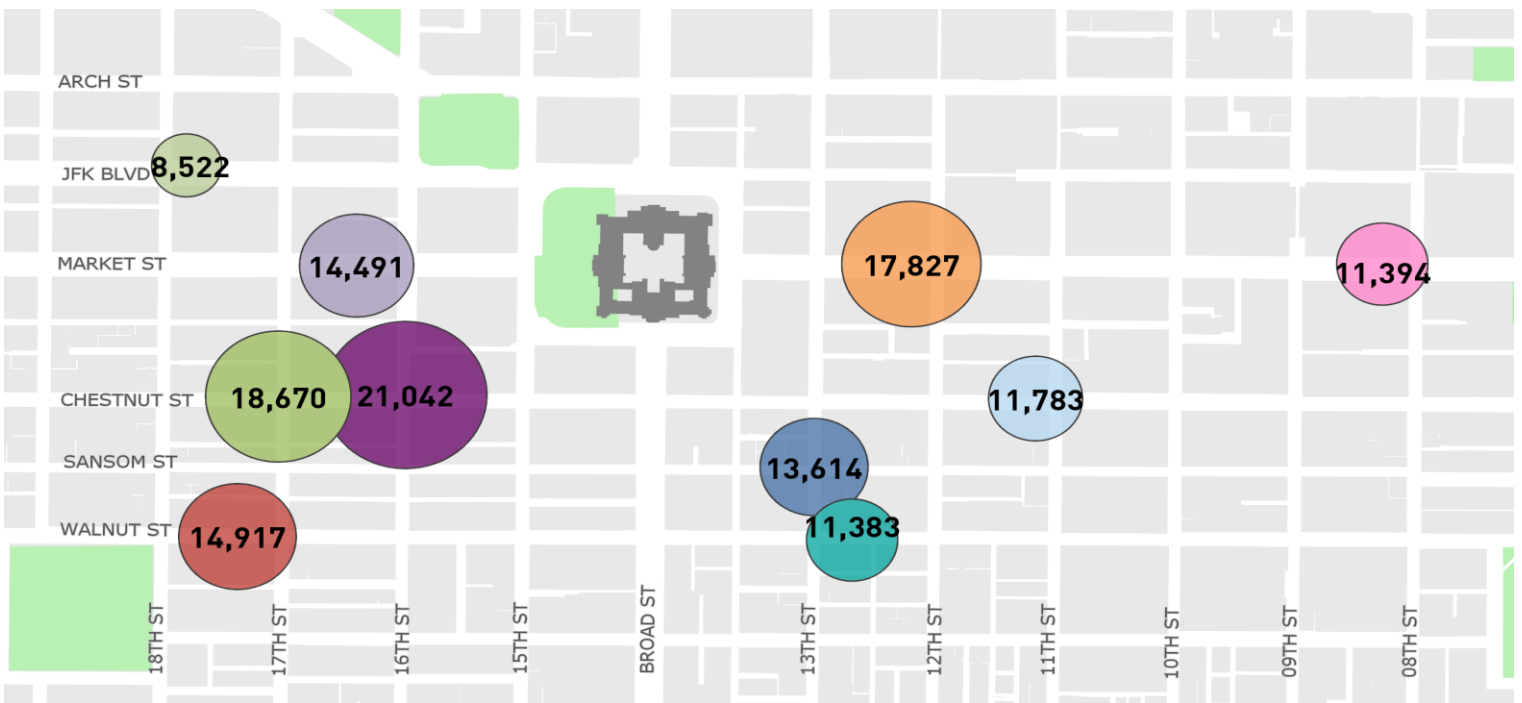

CENTER CITY REPORTS:
PEDESTRIAN COUNTS

January 2019

www.PhiladelphiaRetail.com

Average Daily Pedestrian Volume* by Location (Monday - Sunday)

Average Daily Pedestrian Volume* by Weekday/Weekend

*Pedestrian Volume refers to pedestrians traveling in both directions on either side of the street at the indicated locations

Average Hourly Pedestrian Volume* on Weekdays (Monday - Friday)

Average Hourly Pedestrian Volume* on Weekends (Saturday - Sunday)

*Pedestrian Volume refers to pedestrians traveling in both directions on either side of the street at the indicated locations